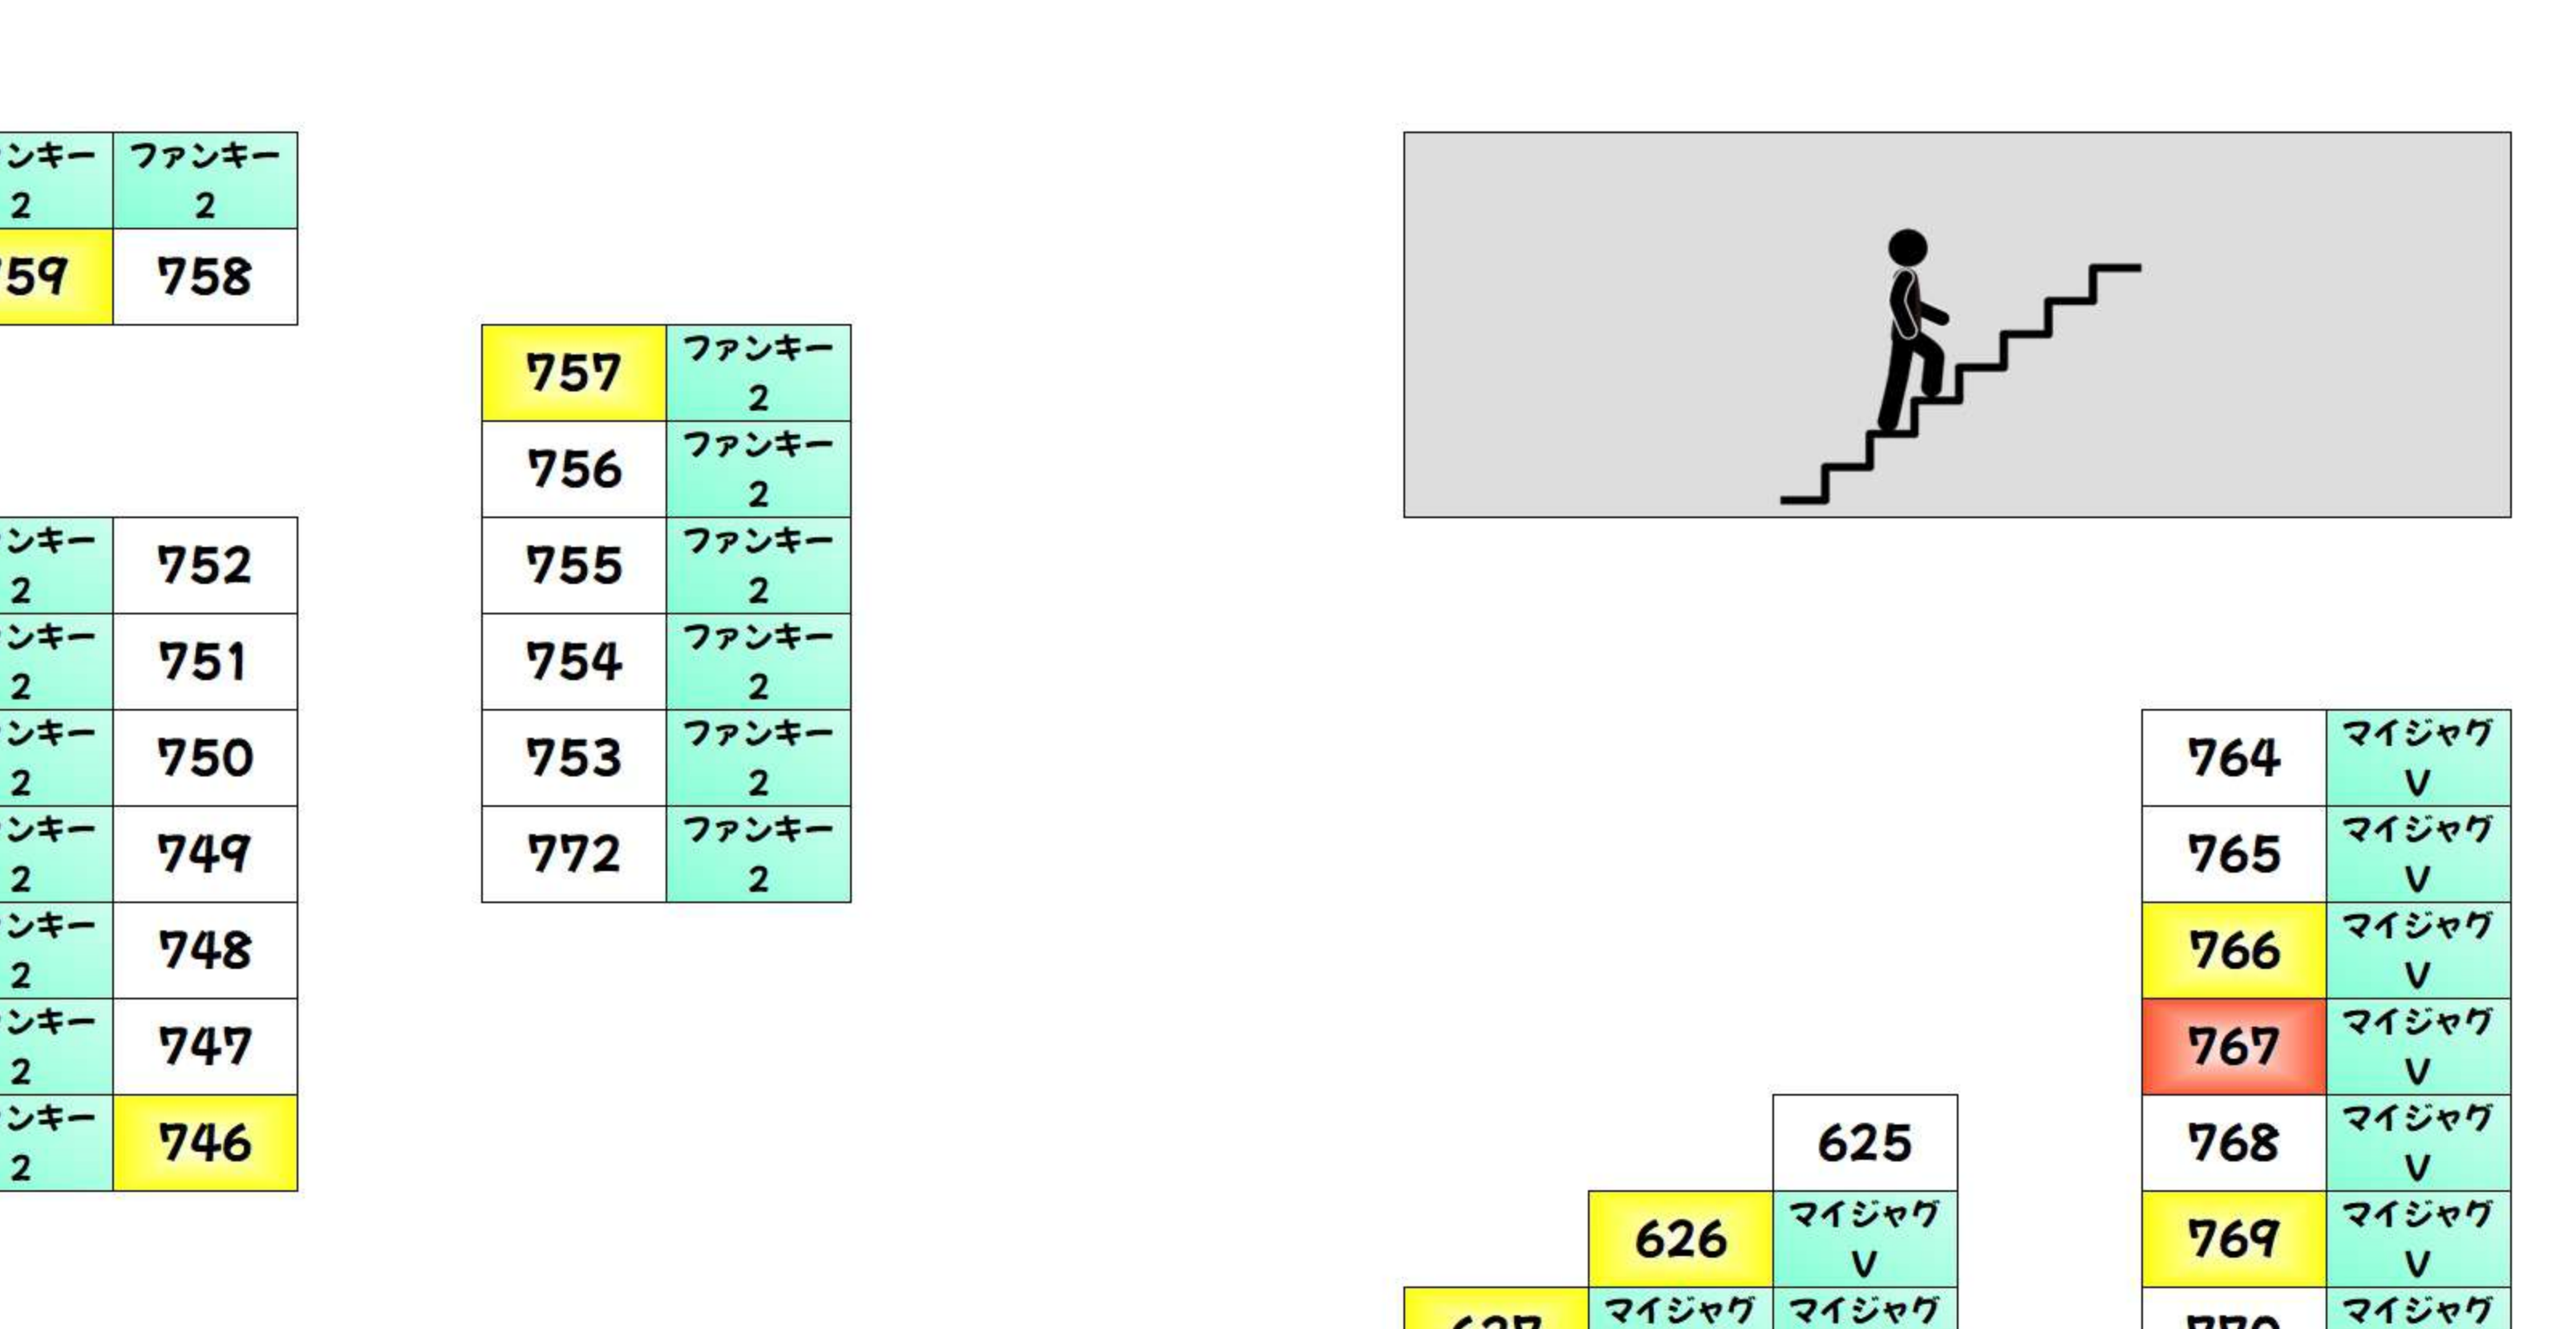

Table of points for BF floor, including categories like 'スワスロ北' and 'スワスロ北 斗の巻'.

Table of points for BF floor, including categories like 'ToLOVE'.

2F +1,000枚以上 +2,000枚以上 +3,000枚以上 +5,000枚以上 +10,000枚以上

Table of points for 2F floor, including categories like 'スワスロ北' and 'スワスロ北 トン'.

Table of points for 2F floor, including categories like 'マイジャグ V' and 'ファンキー 2'.

Table of points for 2F floor, including categories like 'モンパル イズ' and 'モンスター'.

Table of points for 2F floor, including categories like 'Lゴッド イーター' and 'Lゴッド イーター'.

2F +1,000枚以上 +2,000枚以上 +3,000枚以上 +5,000枚以上 +10,000枚以上

Table of points for 2F floor, including categories like '競馬乙女' and 'SBJ'.

Table of points for 2F floor, including categories like 'SBJ' and 'ハイオ5'.

Table of points for 2F floor, including categories like '吉楽' and 'L東京喰種'.

Table of points for 2F floor, including categories like 'SBJ' and 'ハイオ5'.

Table of points for 2F floor, including categories like 'マキシコ' and 'L東京喰種'.

Table of points for 2F floor, including categories like 'うしろ白' and 'シャーマン'.