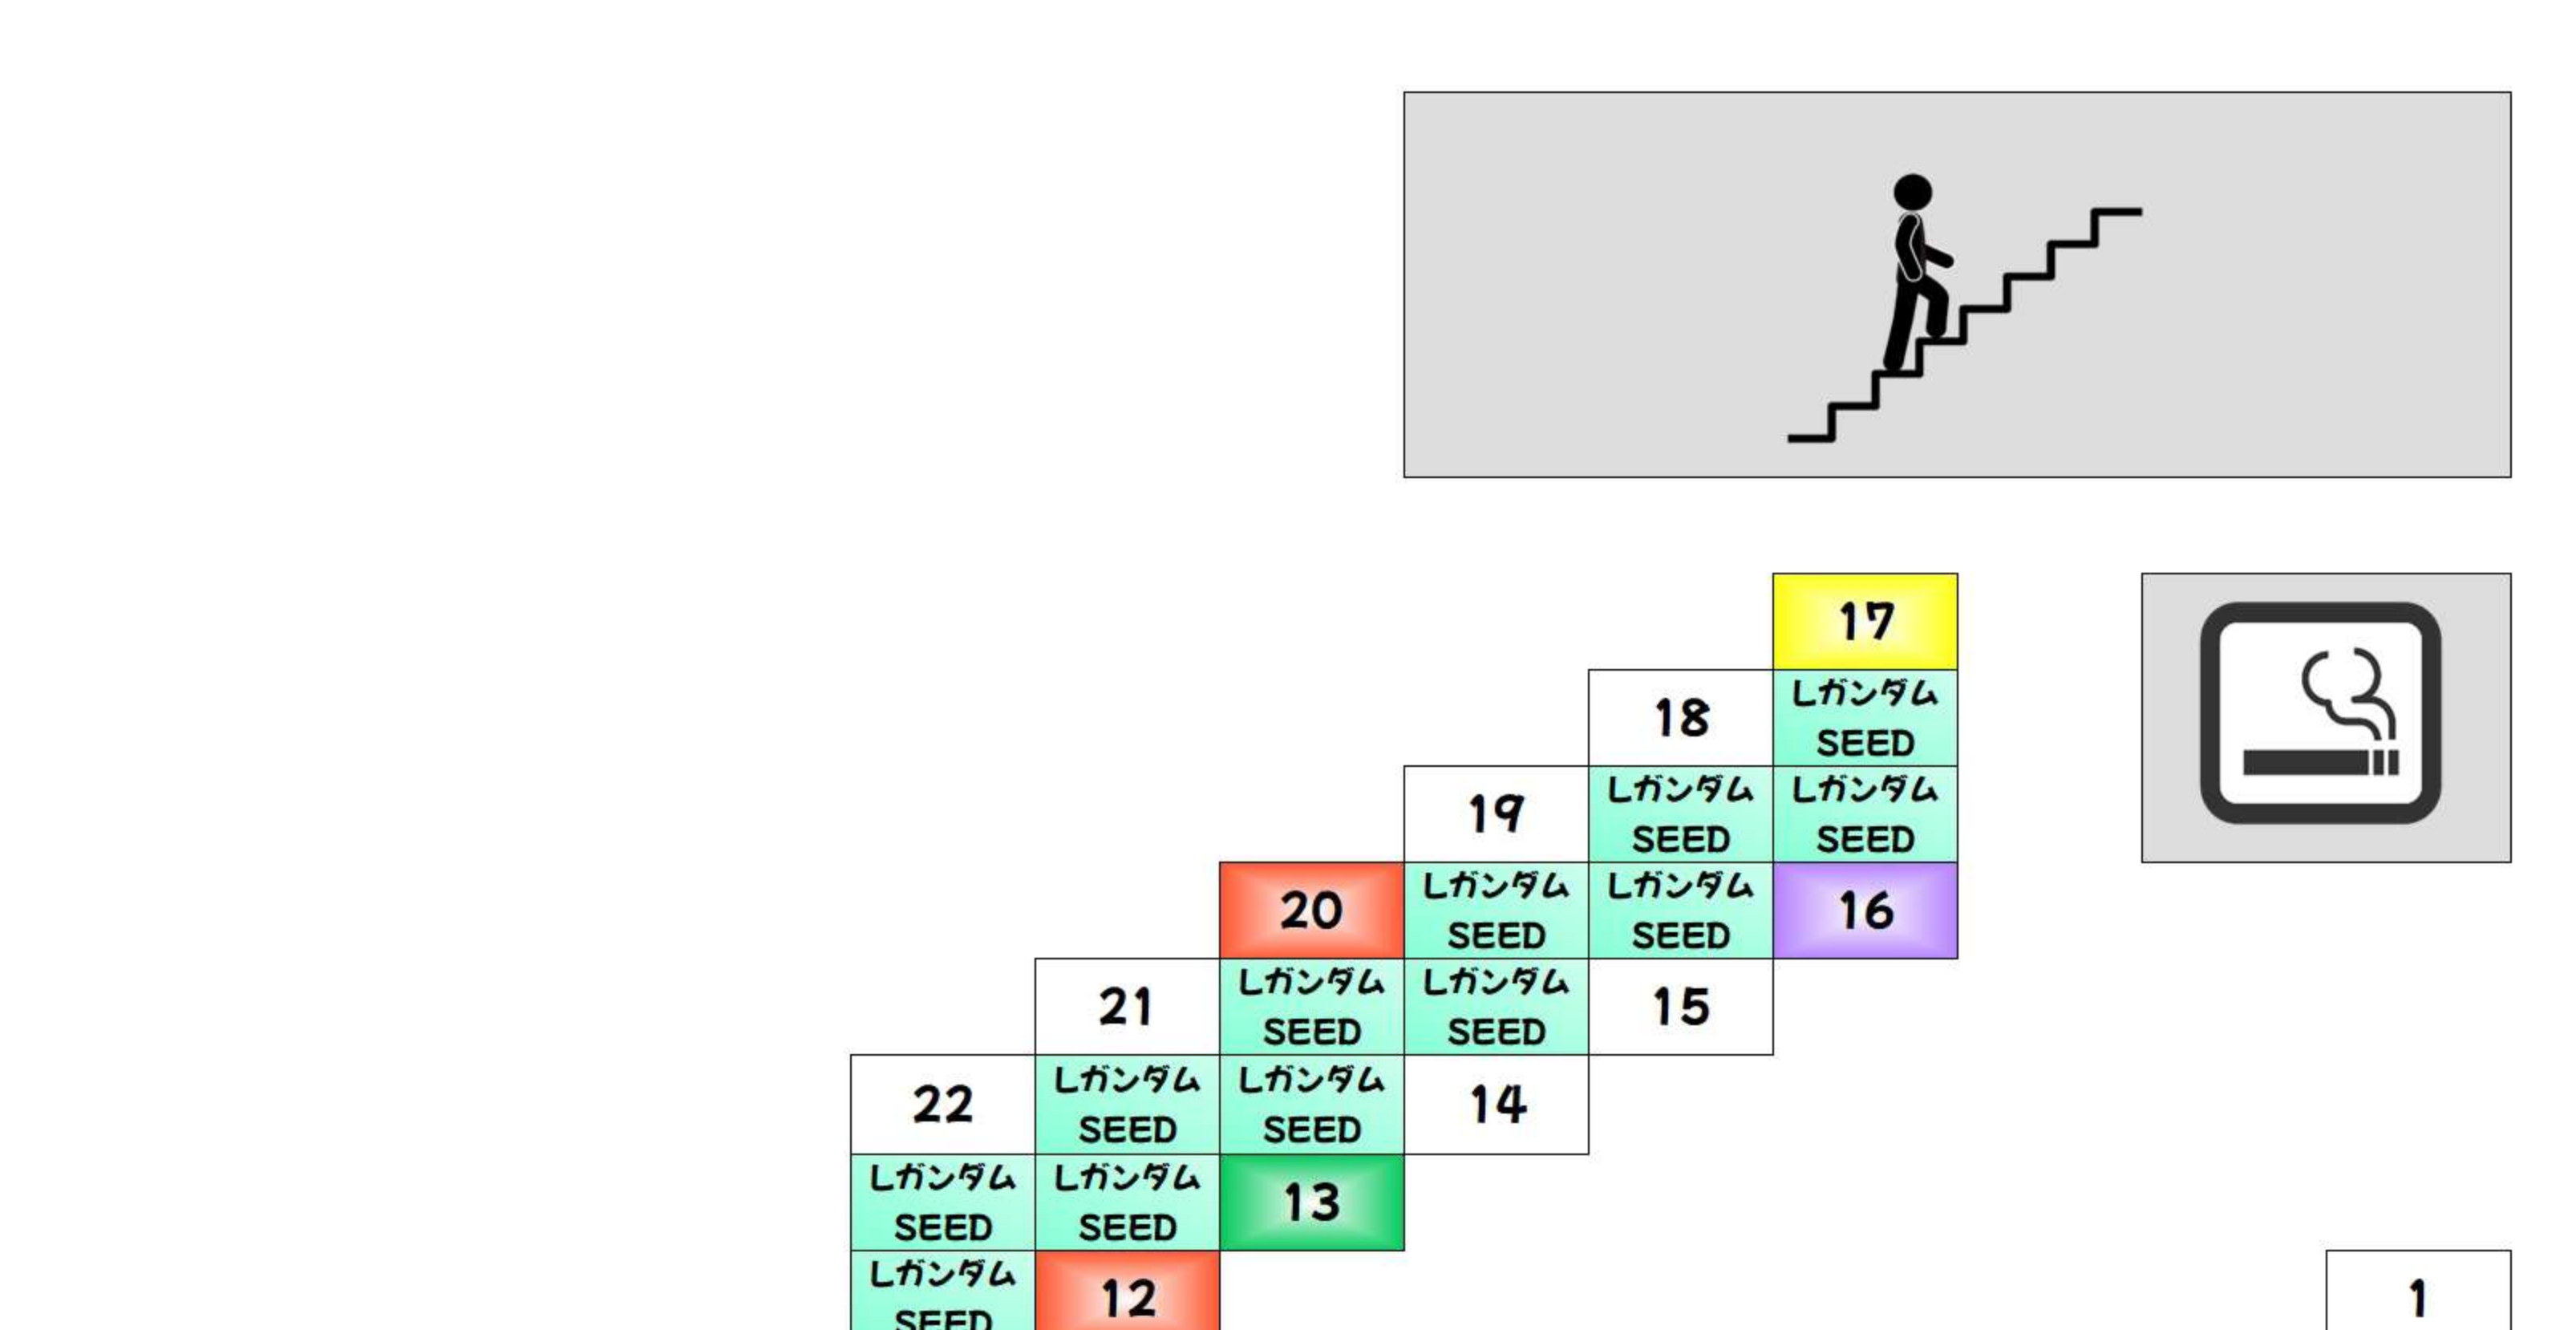

BF +1,000枚以上 +2,000枚以上 +3,000枚以上 +5,000枚以上 +10,000枚以上

Table of points for BF floor, including categories like 'からくりサーカス' and 'ワタルレ イウ'.

Table of points for BF floor, including categories like 'からくりサーカス'.

Table of points for BF floor, including categories like 'スワスロ北' and 'スワスロ北 斗の巻'.

Table of points for BF floor, including categories like 'ToLOVE'.

2F +1,000枚以上 +2,000枚以上 +3,000枚以上 +5,000枚以上 +10,000枚以上

Table of points for 2F floor, including categories like 'スワスロ北' and 'スワスロ北 トン'.

Table of points for 2F floor, including categories like 'マイジャグ V' and 'ファンキー 2'.

Table of points for 2F floor, including categories like 'モンパル イズ' and 'モンスター'.

Table of points for 2F floor, including categories like 'Lゴッド イーター' and 'Lゴッド イーター'.

2F +1,000枚以上 +2,000枚以上 +3,000枚以上 +5,000枚以上 +10,000枚以上

Table of points for 2F floor, including categories like '競馬乙女' and 'SBJ'.

Table of points for 2F floor, including categories like 'SBJ' and 'ハイオ5'.

Table of points for 2F floor, including categories like '吉楽' and 'L東京喰種'.