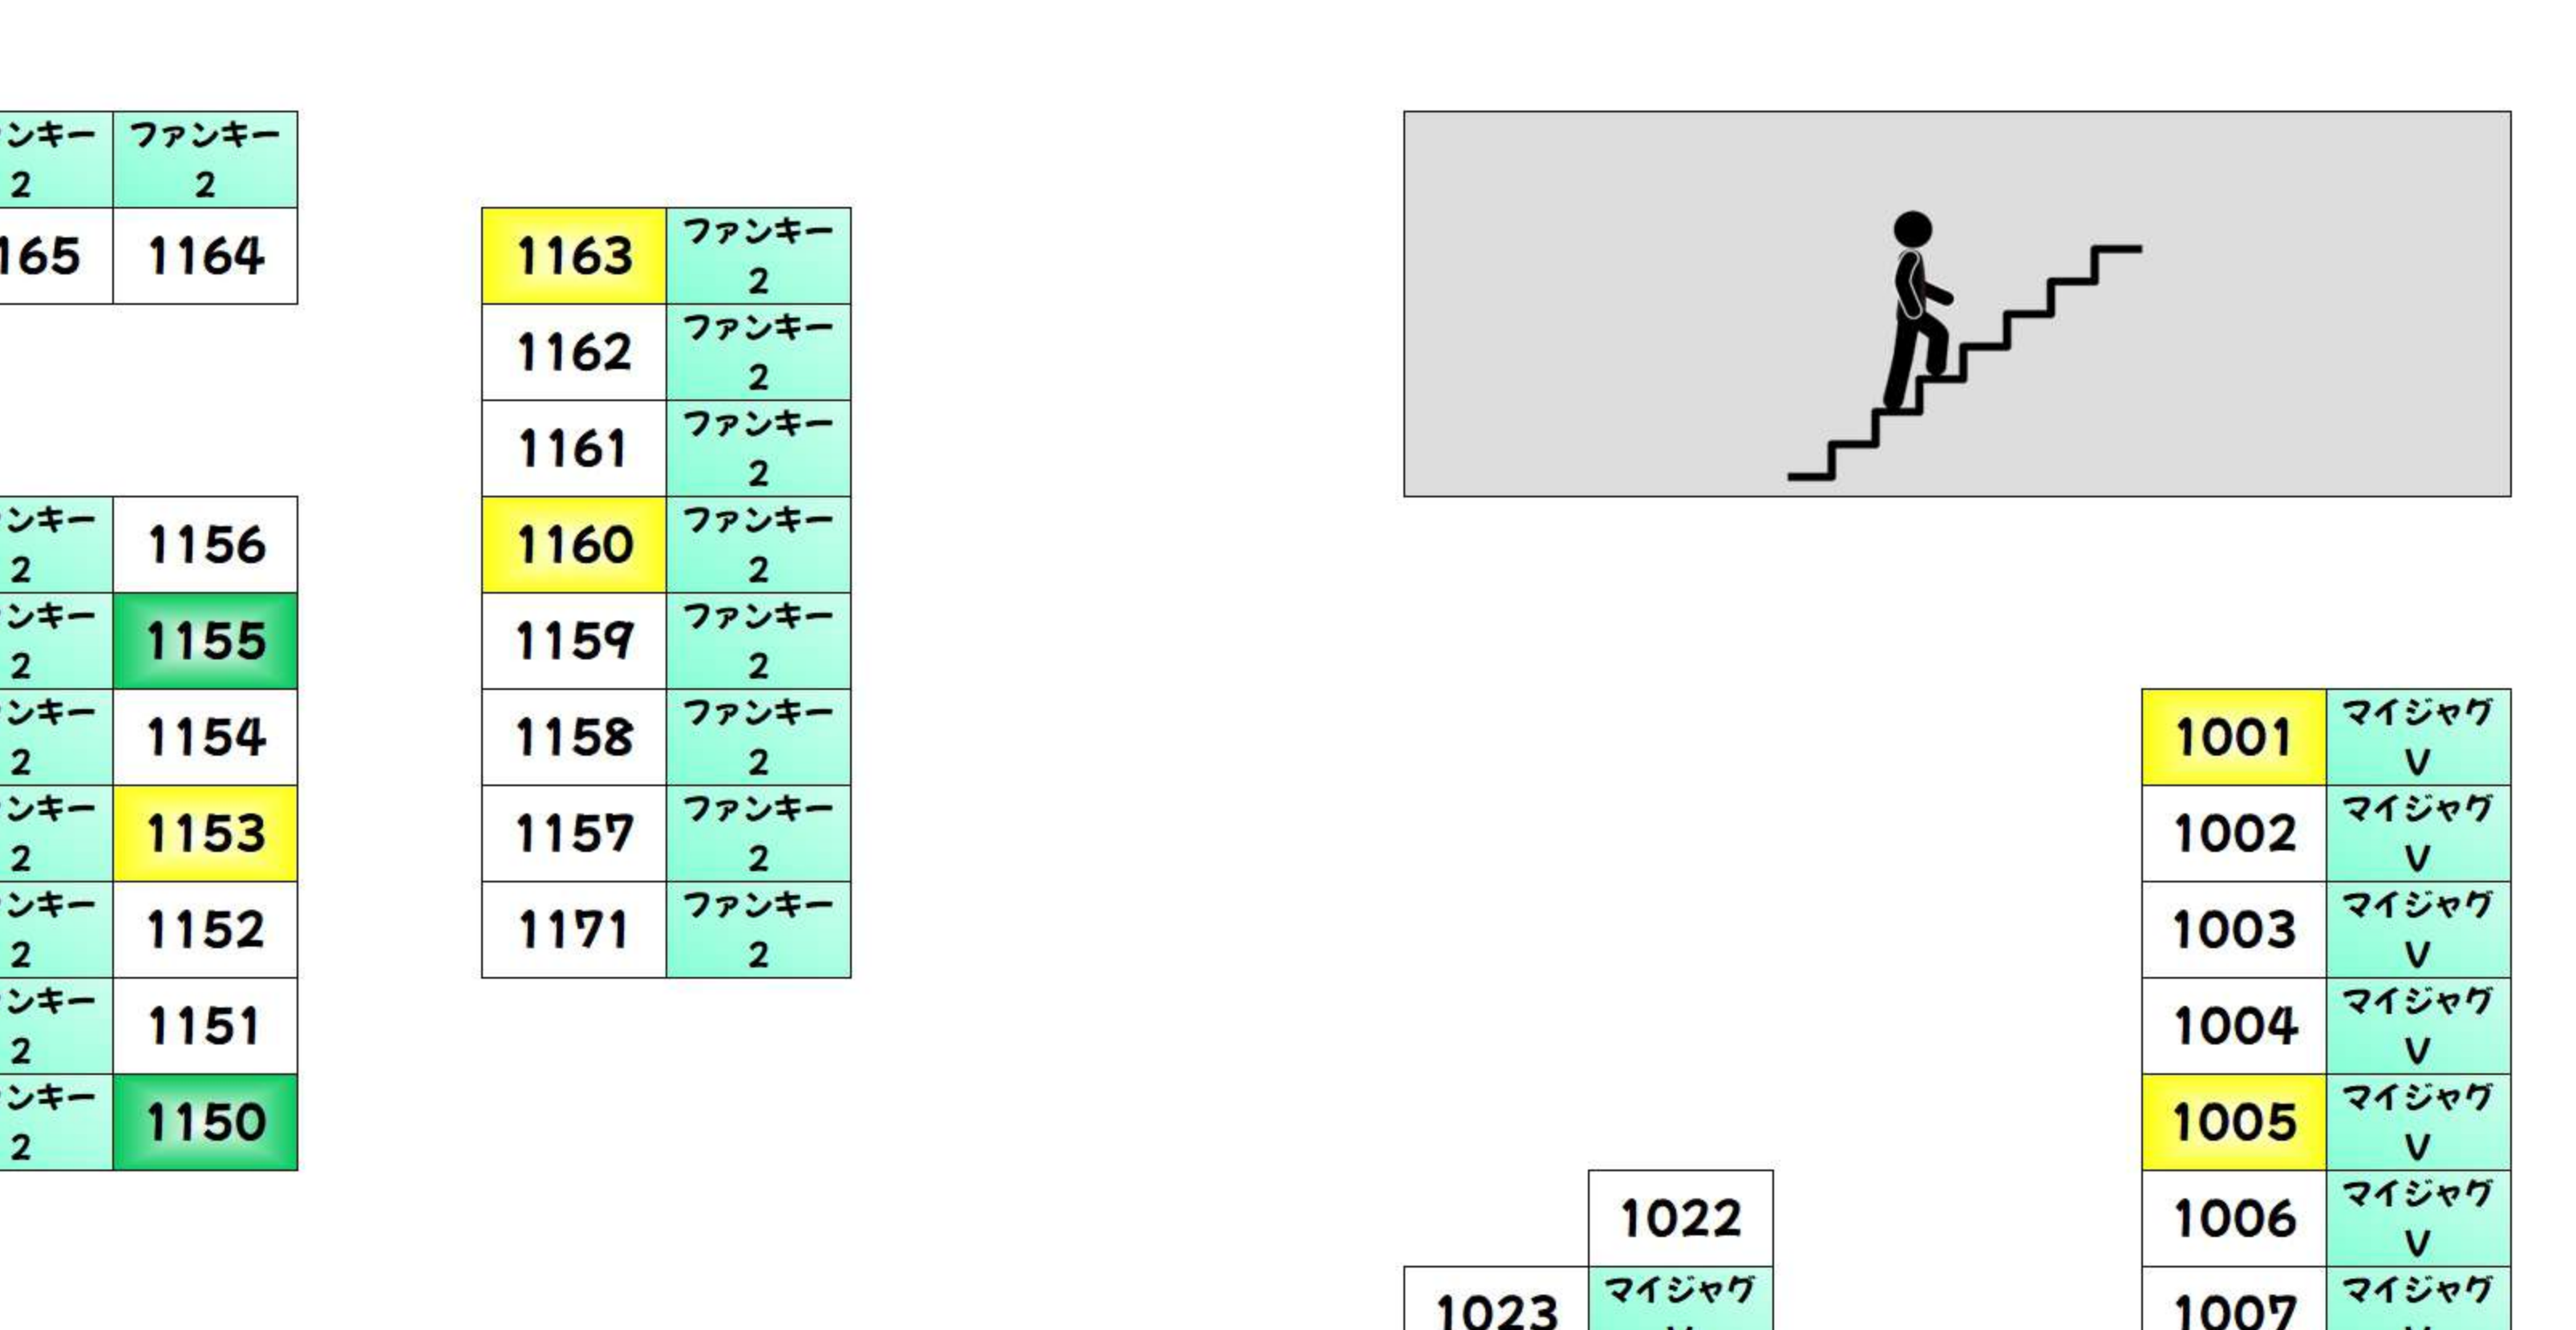

Table of points for BF floor, including categories like 'スワスロ北' and 'スワスロ北 斗の巻'.

Table of points for BF floor, including categories like 'ToLOVE'.

2F +1,000枚以上 +2,000枚以上 +3,000枚以上 +5,000枚以上 +10,000枚以上

Table of points for 2F floor, including categories like 'スワスロ北' and 'スワスロ北 トン'.

Table of points for 2F floor, including categories like 'SBJ' and 'ハイオ5'.

Table of points for 2F floor, including categories like 'マキシコ' and 'L東京喰種'.

Table of points for 2F floor, including categories like 'うしろ白' and 'シャーマン'.

3F +1,000枚以上 +2,000枚以上 +3,000枚以上 +5,000枚以上 +10,000枚以上

Table of points for 3F floor, including categories like 'アイム' and 'ゴージャグ'.

Table of points for 3F floor, including categories like 'ゴージャグ' and 'マイジャグ V'.

Table of points for 3F floor, including categories like 'ミスジャグ' and 'アイム'.

Table of points for 3F floor, including categories like 'ゴージャグ' and 'マイジャグ V'.

4F +1,000枚以上 +2,000枚以上 +3,000枚以上 +5,000枚以上 +10,000枚以上