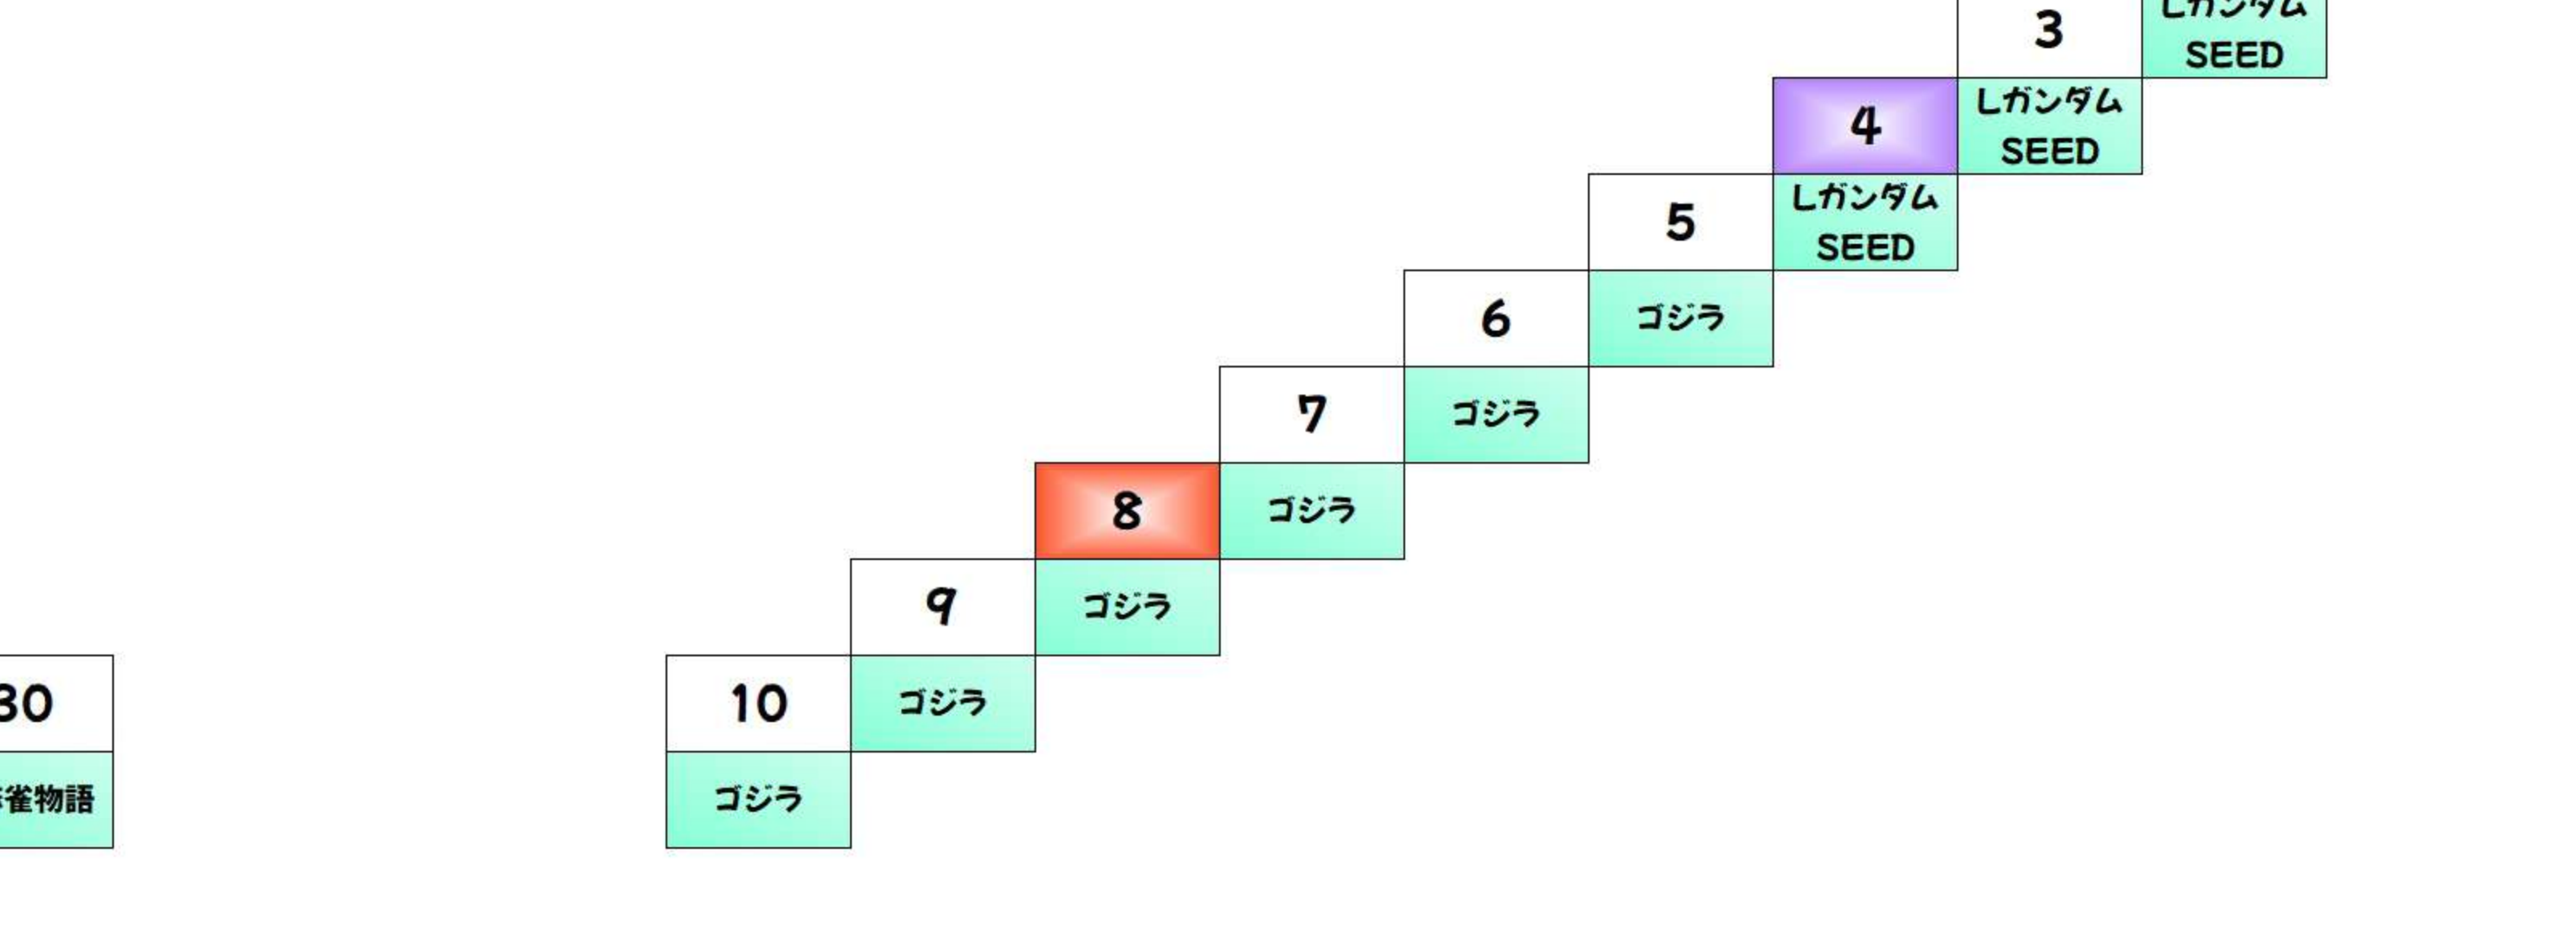

BF +1,000枚以上 +2,000枚以上 +3,000枚以上 +5,000枚以上 +10,000枚以上

Table of points for BF floor, including categories like 'からくりサーカス' and 'ワタルレ イウ'.

Table of points for BF floor, including categories like 'からくりサーカス'.

Table of points for BF floor, including categories like 'スワスロ北' and 'スワスロ北 斗の巻'.

Table of points for BF floor, including categories like 'ToLOVE'.

2F +1,000枚以上 +2,000枚以上 +3,000枚以上 +5,000枚以上 +10,000枚以上

Table of points for 2F floor, including categories like 'スワスロ北' and 'スワスロ北 トン'.

Table of points for 2F floor, including categories like 'マイジャグ V' and 'ファンキー 2'.

Table of points for 2F floor, including categories like 'モンパル イズ' and 'モンスター'.

Table of points for 2F floor, including categories like 'Lゴッド イーター' and 'Lゴッド イーター'.

2F +1,000枚以上 +2,000枚以上 +3,000枚以上 +5,000枚以上 +10,000枚以上

Table of points for 2F floor, including categories like '競馬乙女' and 'SBJ'.

Table of points for 2F floor, including categories like 'SBJ' and 'ハイオ5'.

Table of points for 2F floor, including categories like '吉楽' and 'L東京喰種'.