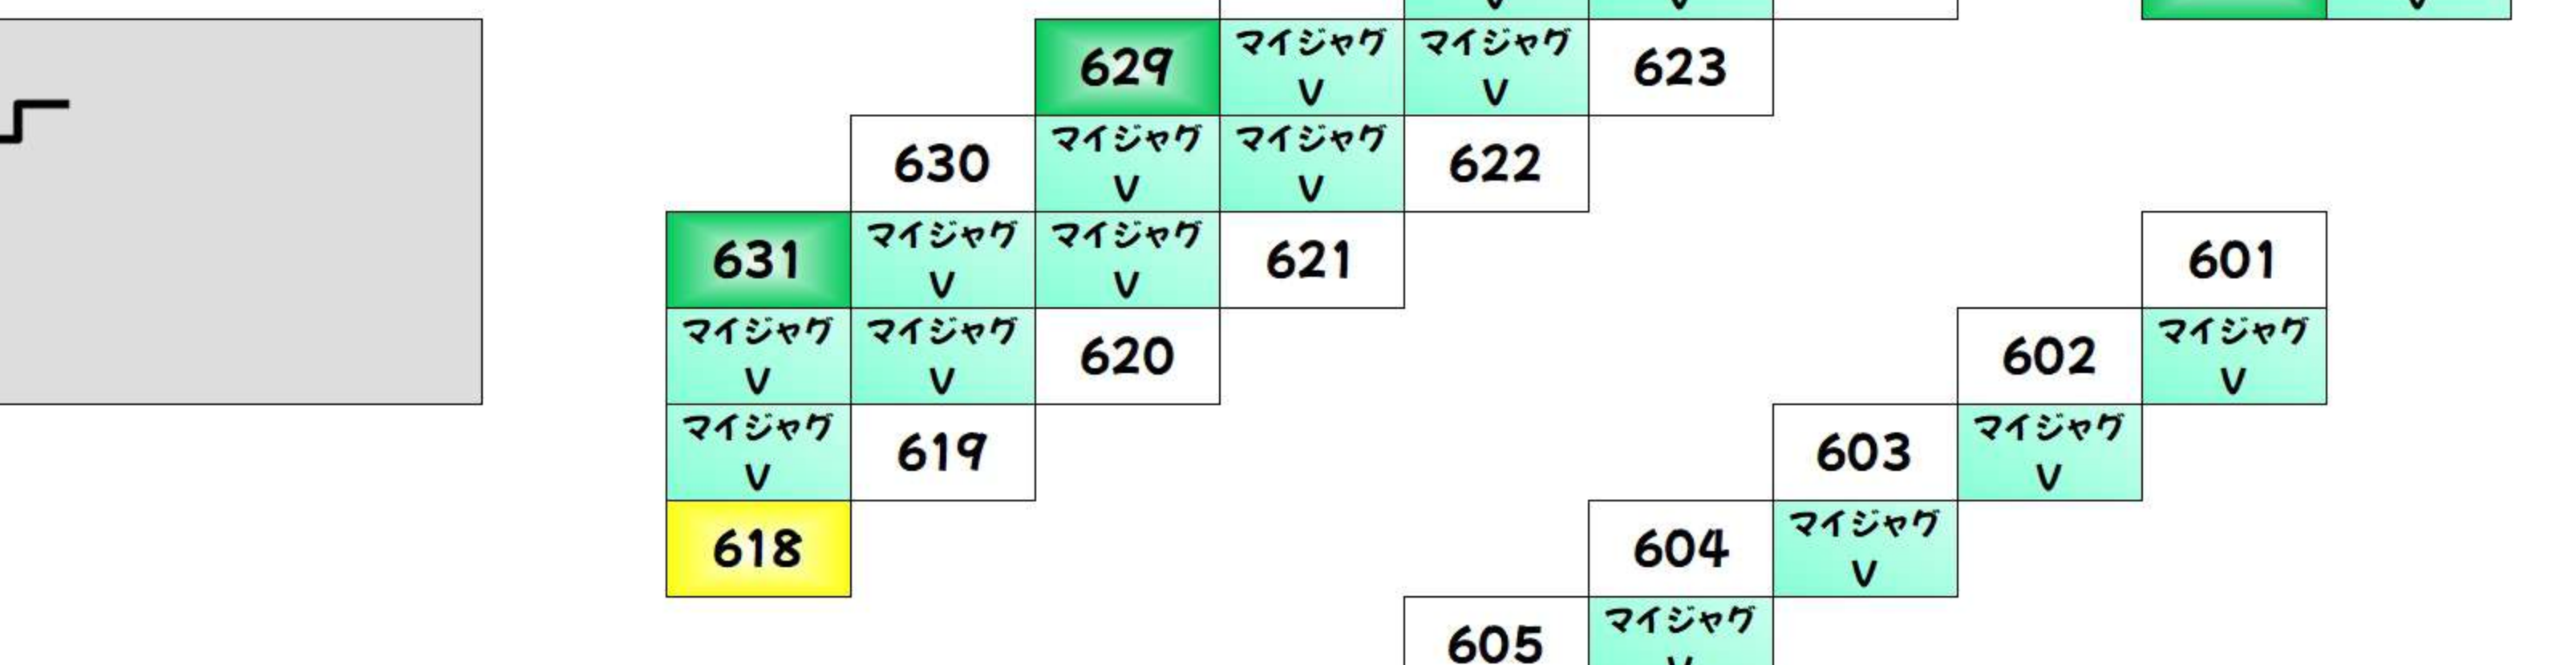

Table of points for BF floor, including categories like 'スワスロ北' and 'スワスロ北 斗の巻'.

Table of points for BF floor, including categories like 'ToLOVE'.

2F +1,000枚以上 +2,000枚以上 +3,000枚以上 +5,000枚以上 +10,000枚以上

Table of points for 2F floor, including categories like 'スワスロ北' and 'スワスロ北 トン'.

Table of points for 2F floor, including categories like 'マイジャグ V' and 'ファンキー 2'.

Table of points for 2F floor, including categories like 'モンパル イズ' and 'モンスター'.

Table of points for 2F floor, including categories like 'Lゴッド イーター' and 'Lゴッド イーター'.

2F +1,000枚以上 +2,000枚以上 +3,000枚以上 +5,000枚以上 +10,000枚以上

Table of points for 2F floor, including categories like '競馬乙女' and 'SBJ'.

Table of points for 2F floor, including categories like 'SBJ' and 'ハイオ5'.

Table of points for 2F floor, including categories like '吉楽' and 'L東京喰種'.