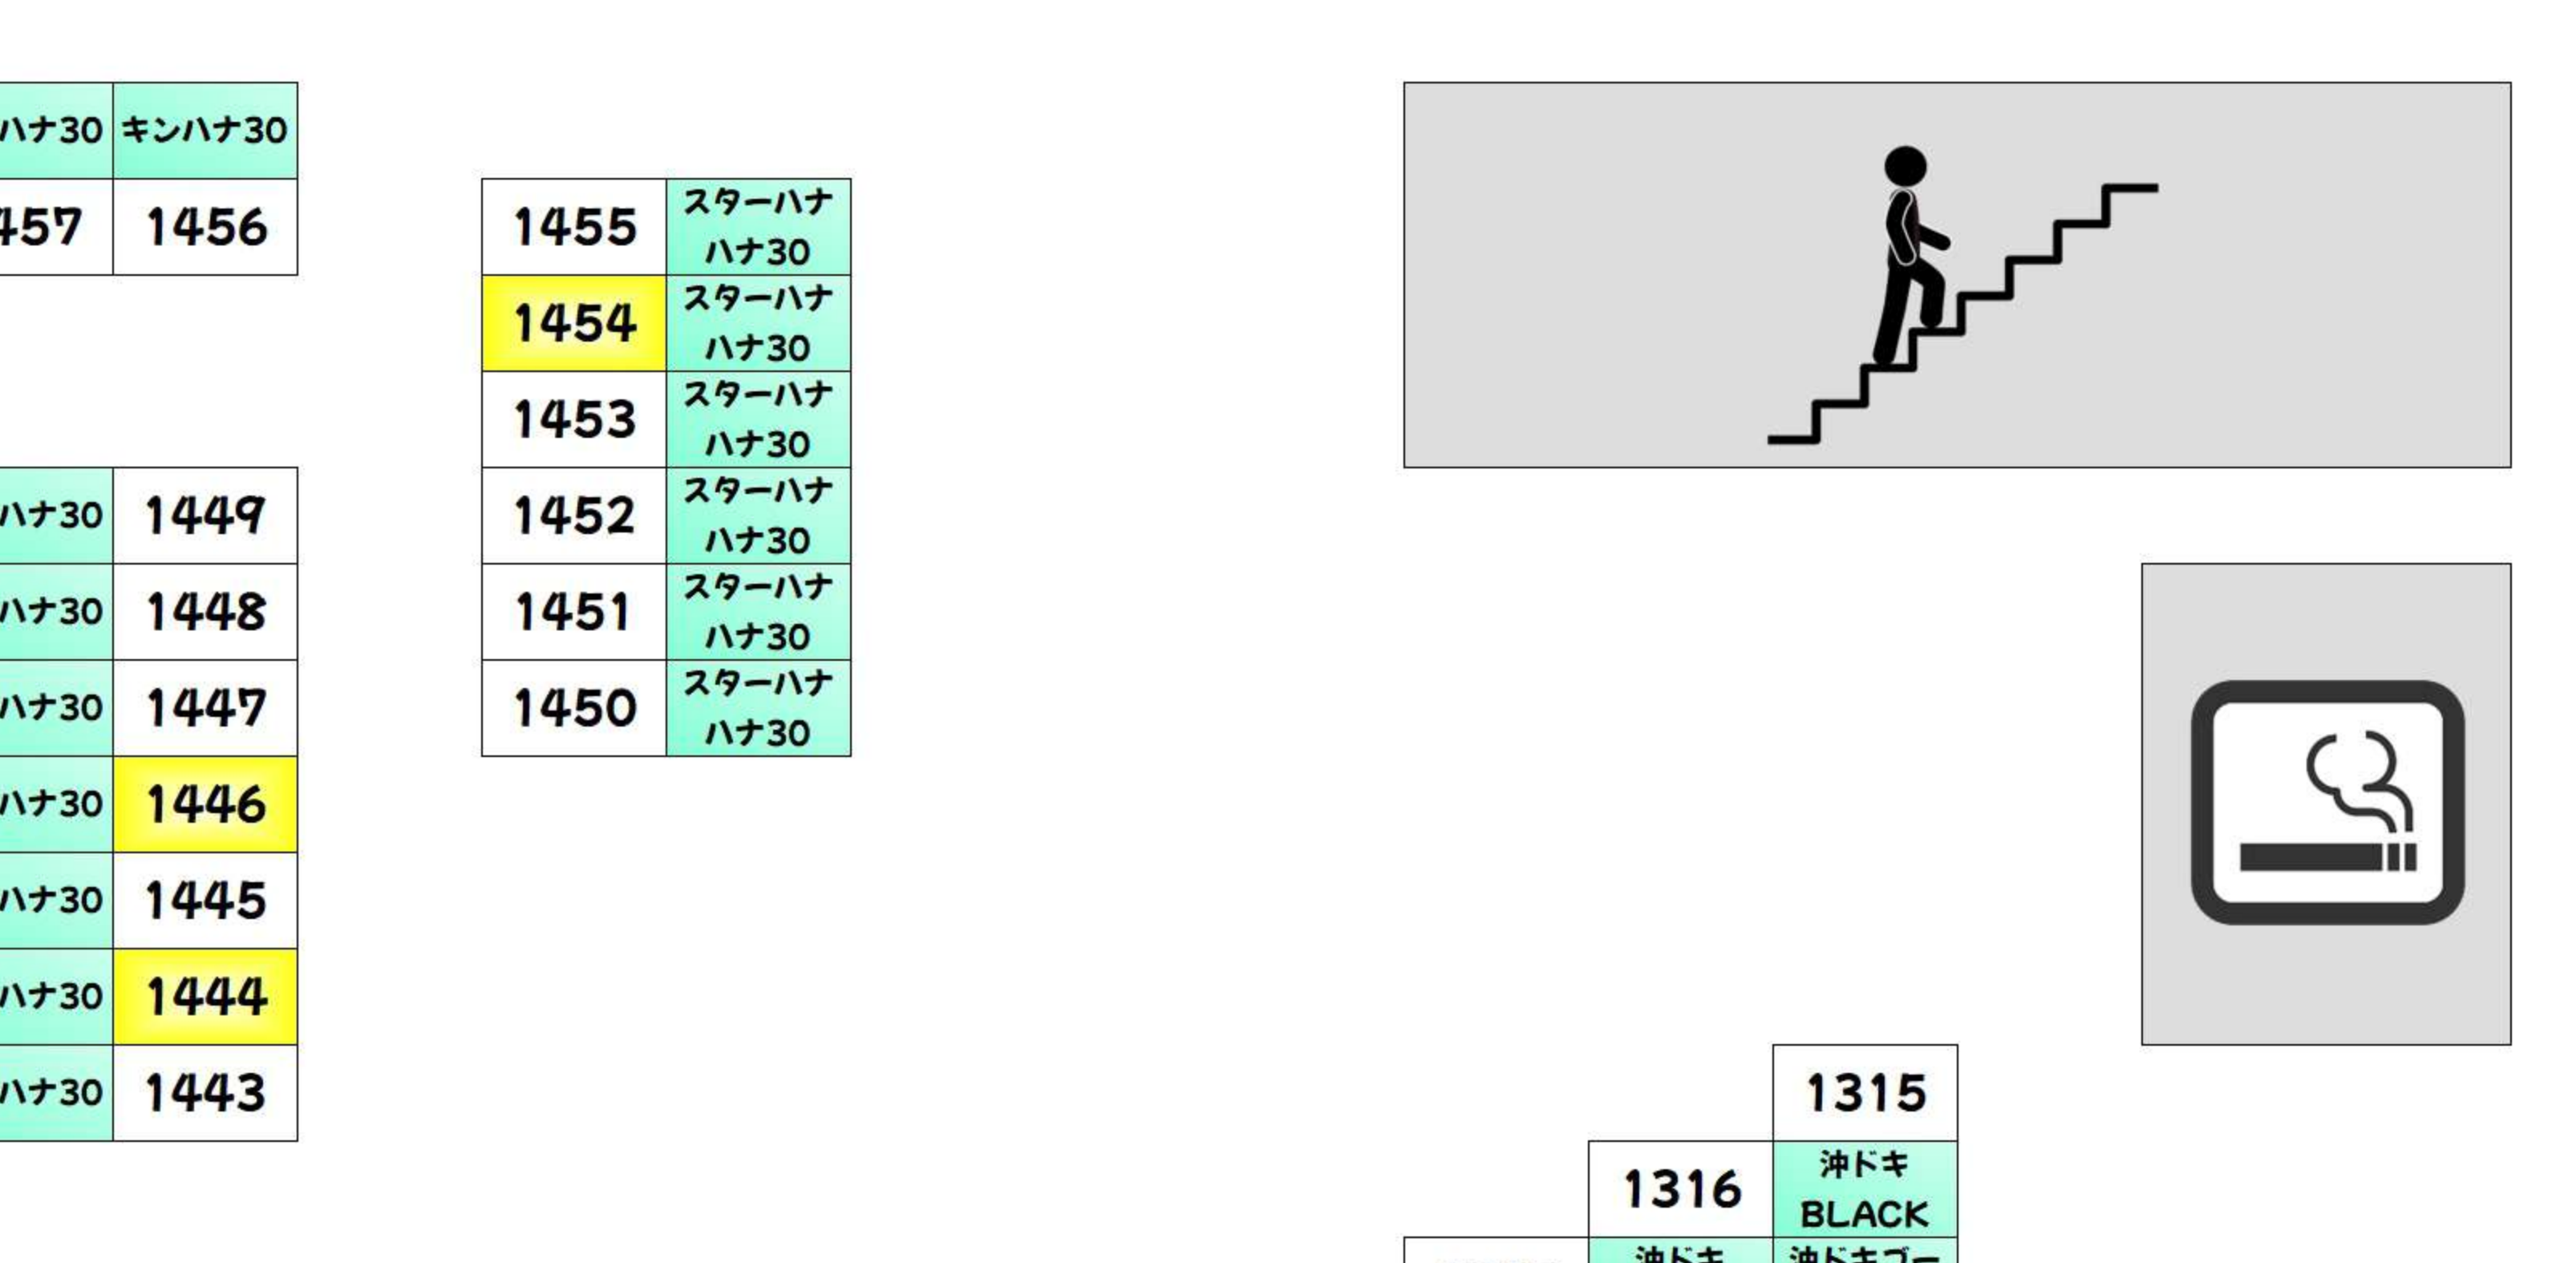

Table of points for 2F floor, including categories like 'SBJ' and 'ハイオ5'.

Table of points for 2F floor, including categories like 'マキシコ' and 'L東京喰種'.

Table of points for 2F floor, including categories like 'うしろ白' and 'シャーマン'.

Table of points for 3F floor, including categories like 'ミスジャグ' and 'アイム'.

Table of points for 3F floor, including categories like 'ゴージャグ' and 'マイジャグ V'.

4F +1,000枚以上 +2,000枚以上 +3,000枚以上 +5,000枚以上 +10,000枚以上

Table of points for 4F floor, including categories like 'L宝庫' and 'キハバ32'.

Table of points for 4F floor, including categories like 'キハバ30' and 'キハバ30'.

Table of points for 4F floor, including categories like '新ハナビ' and 'ART'.

Table of points for 4F floor, including categories like 'A-SLOT' and 'L宝庫'.