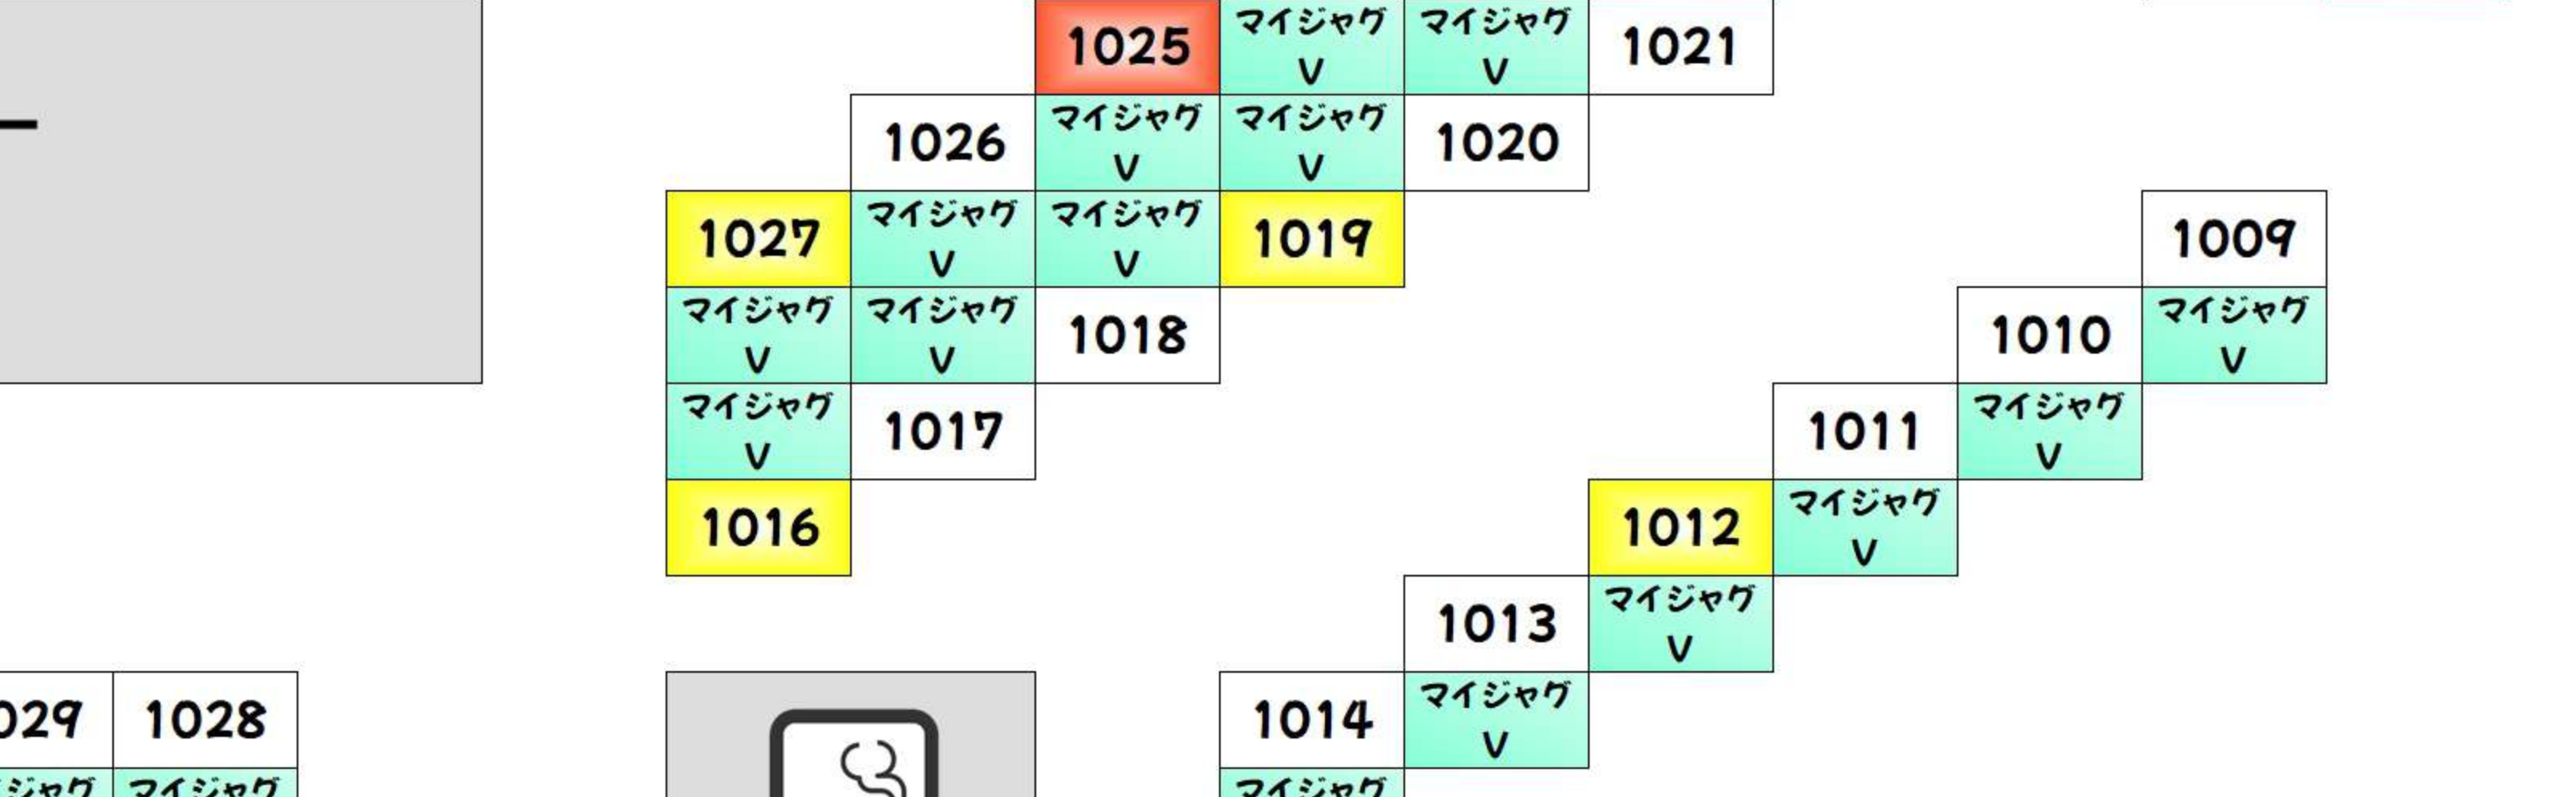

Table of points for 2F floor, including categories like 'SBJ' and 'ハイオ5'.

Table of points for 2F floor, including categories like 'マキシコ' and 'L東京喰種'.

Table of points for 2F floor, including categories like 'うしろ白' and 'シャーマン'.

3F +1,000枚以上 +2,000枚以上 +3,000枚以上 +5,000枚以上 +10,000枚以上

Table of points for 3F floor, including categories like 'アイム' and 'ゴージャグ'.

Table of points for 3F floor, including categories like 'ゴージャグ' and 'マイジャグ V'.

Table of points for 3F floor, including categories like 'ミスジャグ' and 'アイム'.

Table of points for 3F floor, including categories like 'ゴージャグ' and 'マイジャグ V'.

4F +1,000枚以上 +2,000枚以上 +3,000枚以上 +5,000枚以上 +10,000枚以上