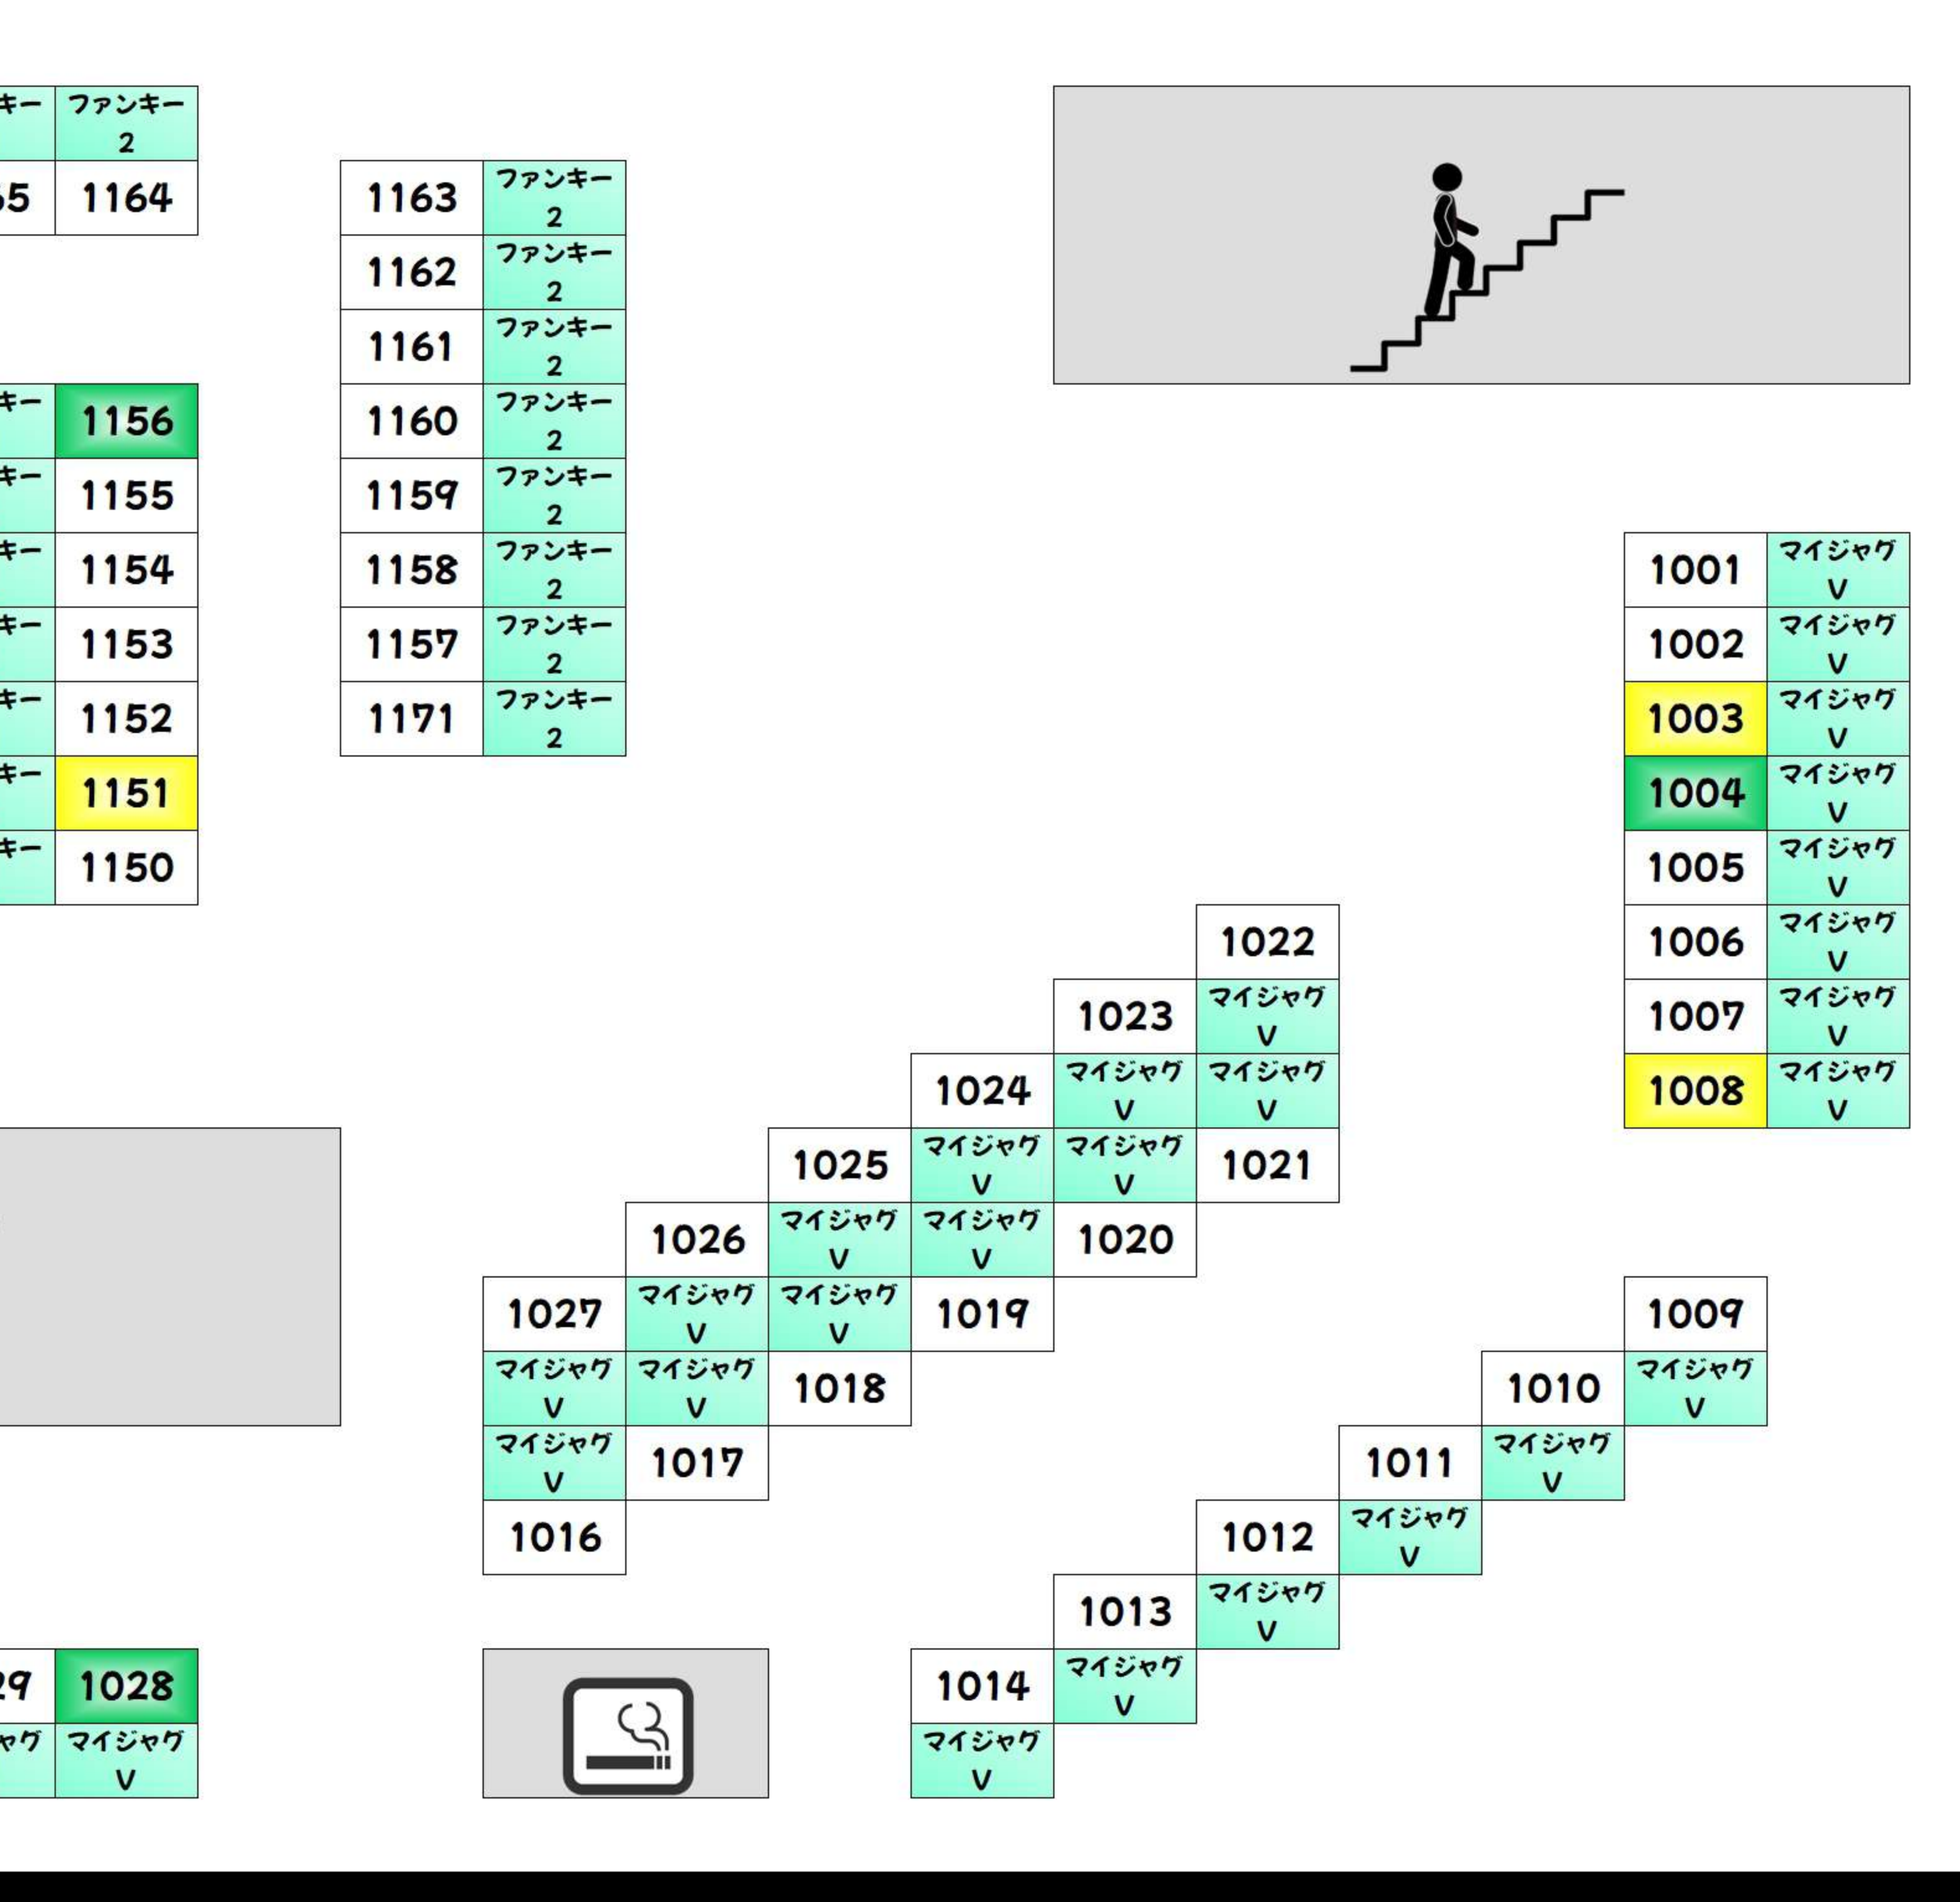

BF +1,000枚以上 +2,000枚以上 +3,000枚以上 +5,000枚以上 +10,000枚以上

Table of BF floor items including 'からくりサーカス' (Clockwork Circus) and 'ワタルグレイ' (Wataru Grey) series, with counts ranging from 152 to 158.

Table of BF floor items including 'からくりサーカス' (Clockwork Circus) and 'L' series, with counts ranging from 118 to 144.

2F +1,000枚以上 +2,000枚以上 +3,000枚以上 +5,000枚以上 +10,000枚以上

Table of 2F floor items including 'L' and 'LION' series, with counts ranging from 667 to 692.

Table of 2F floor items including 'ファンキー' (Funky) and 'マイジャグ' (My Jugg) series, with counts ranging from 726 to 758.

2F +1,000枚以上 +2,000枚以上 +3,000枚以上 +5,000枚以上 +10,000枚以上

Table of 2F floor items including 'LION' and 'LION' series, with counts ranging from 667 to 692.

Table of 2F floor items including 'LION' and 'LION' series, with counts ranging from 667 to 692.

4F +1,000枚以上 +2,000枚以上 +3,000枚以上 +5,000枚以上 +10,000枚以上

Table of 4F floor items including 'LION' and 'LION' series, with counts ranging from 1346 to 1397.

Table of 4F floor items including 'LION' and 'LION' series, with counts ranging from 1346 to 1397.