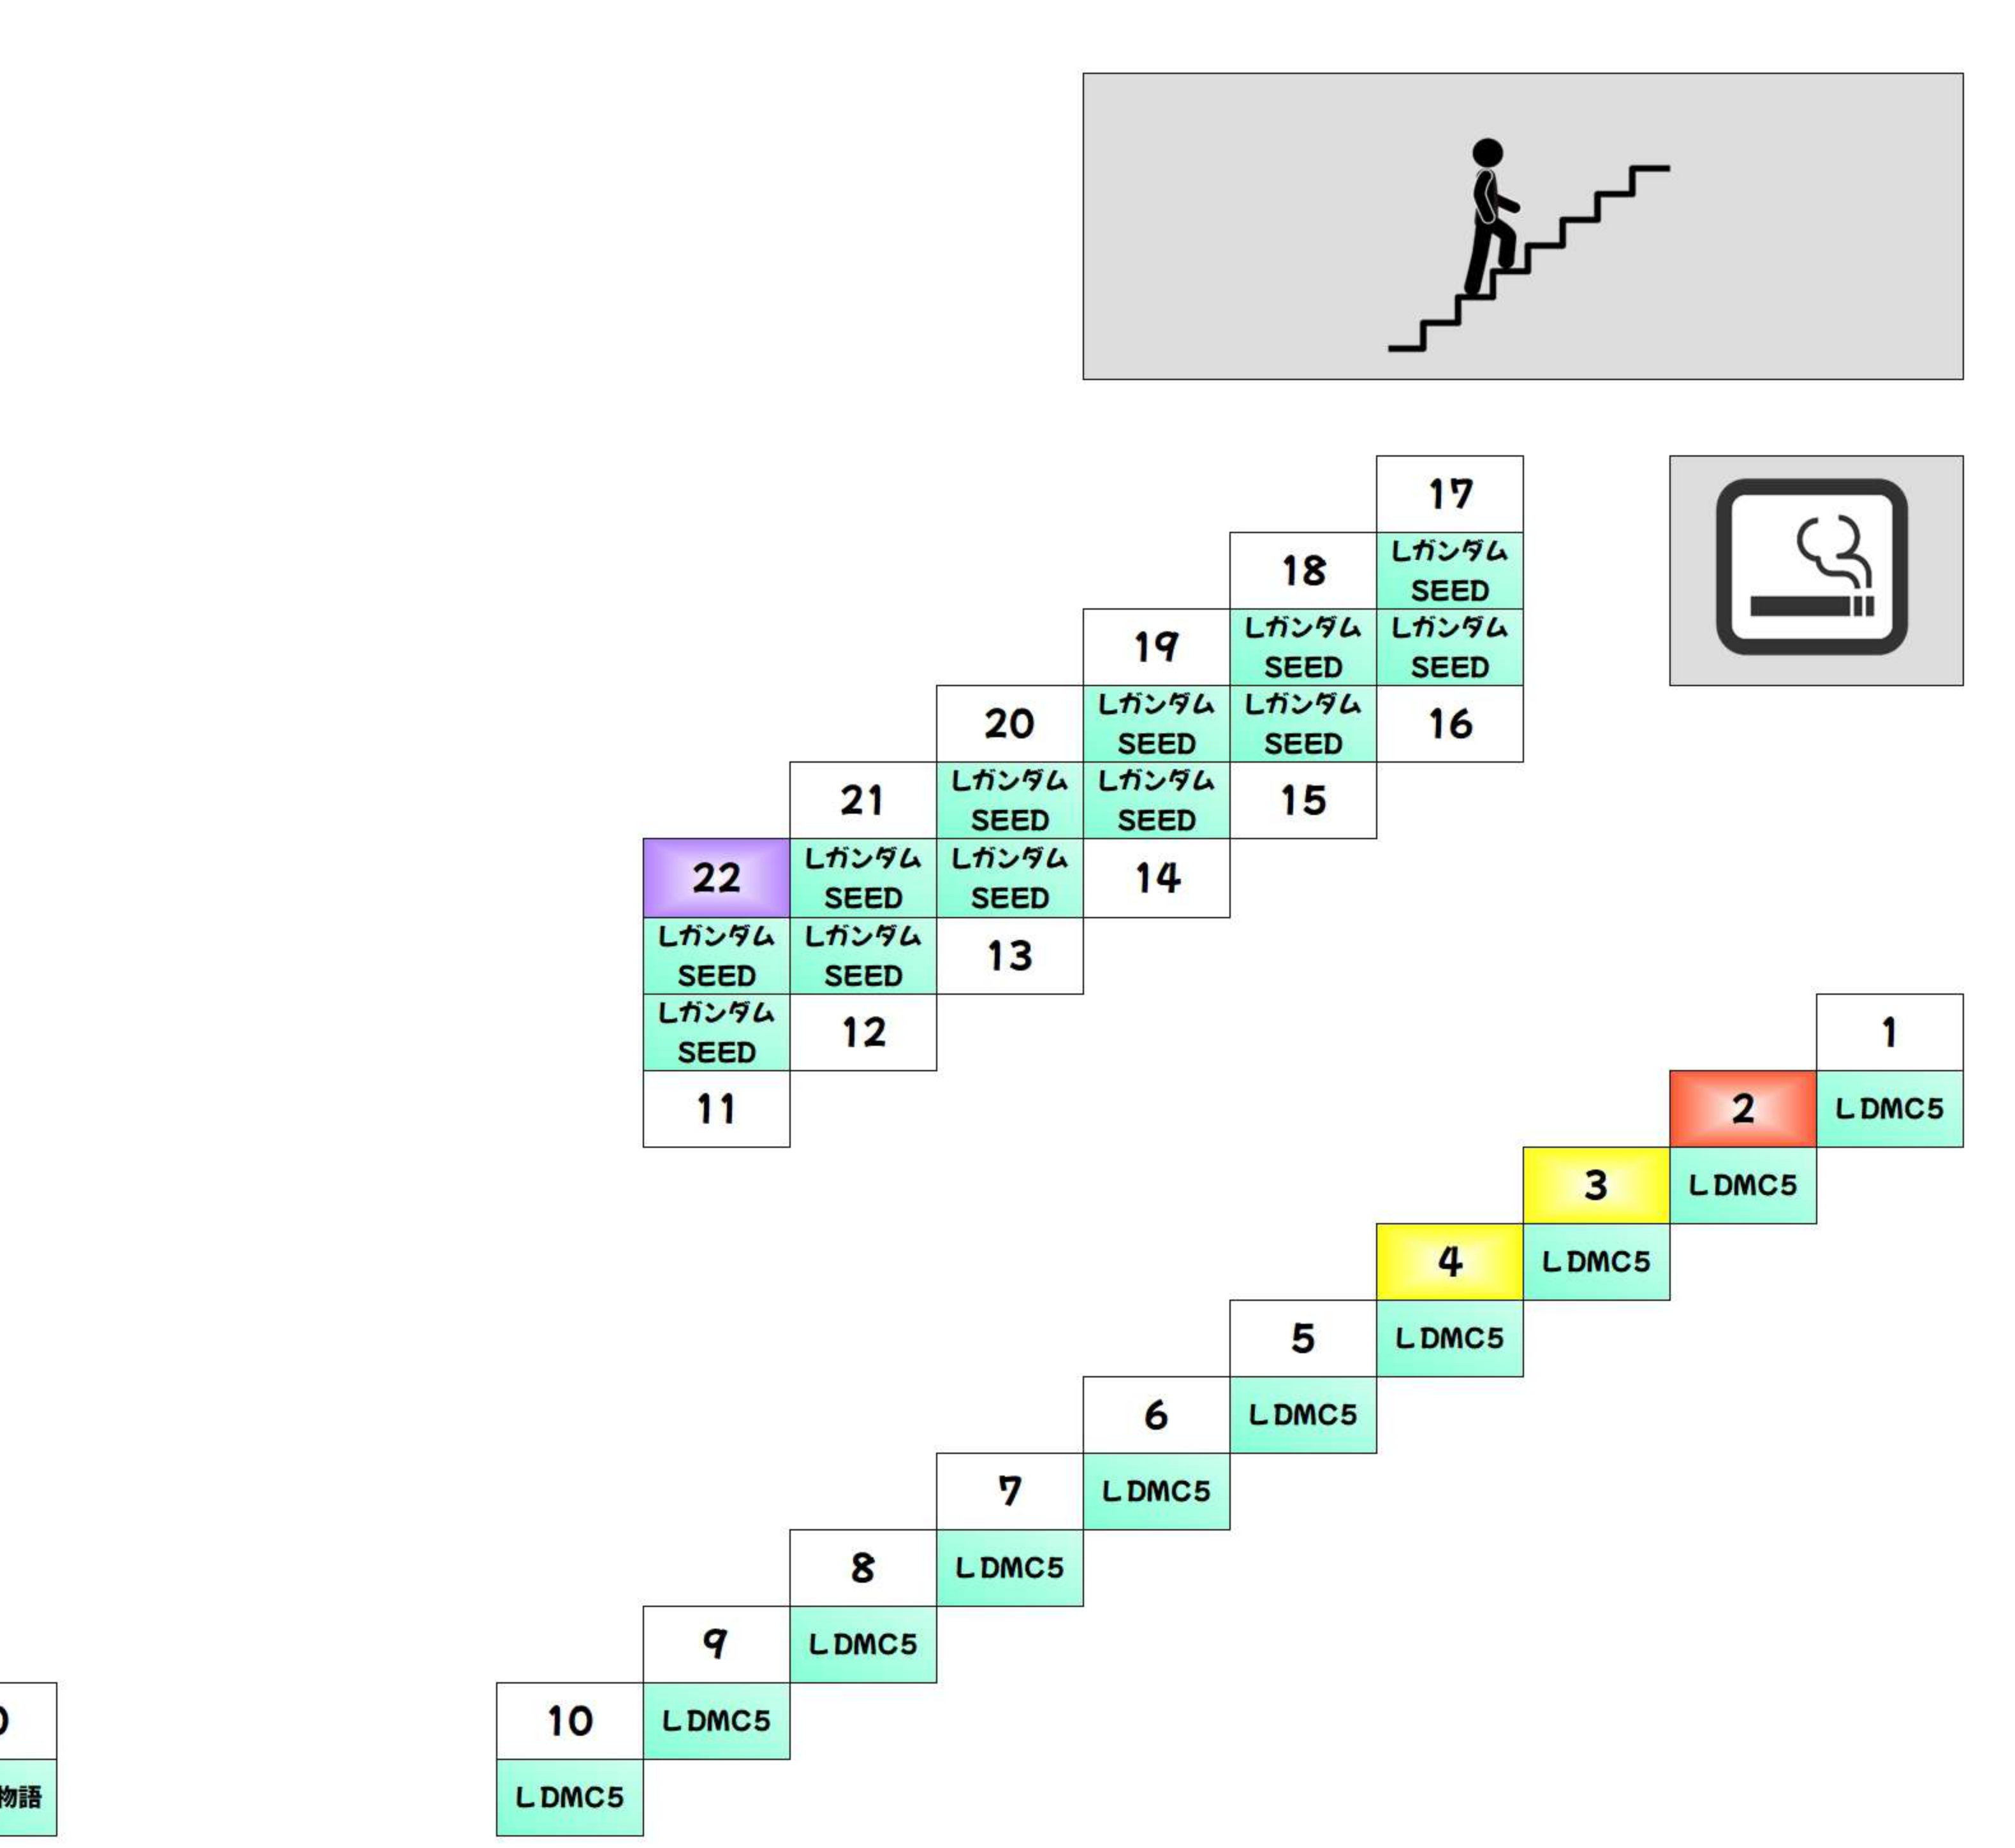

BF +1,000枚以上 +2,000枚以上 +3,000枚以上 +5,000枚以上 +10,000枚以上

Table of BF floor items including 'からくりサーカス' (Clockwork Circus) and 'ワタルグレイ' (Wataru Grey) series, with counts ranging from 152 to 158.

Table of BF floor items including 'からくりサーカス' (Clockwork Circus) and 'L' series, with counts ranging from 118 to 144.

2F +1,000枚以上 +2,000枚以上 +3,000枚以上 +5,000枚以上 +10,000枚以上

Table of 2F floor items including 'L' and 'LION' series, with counts ranging from 667 to 692.

Table of 2F floor items including 'ファンキー' (Funky) and 'マイジャグ' (My Jugg) series, with counts ranging from 726 to 758.

2F +1,000枚以上 +2,000枚以上 +3,000枚以上 +5,000枚以上 +10,000枚以上

Table of 2F floor items including 'LION' and 'LION' series, with counts ranging from 667 to 692.

Table of 2F floor items including 'LION' and 'LION' series, with counts ranging from 667 to 692.

3F +1,000枚以上 +2,000枚以上 +3,000枚以上 +5,000枚以上 +10,000枚以上

Table of 3F floor items including 'スパム' (Spam) and 'LION' series, with counts ranging from 1076 to 1095.

Table of 3F floor items including 'スパム' (Spam) and 'LION' series, with counts ranging from 1076 to 1095.