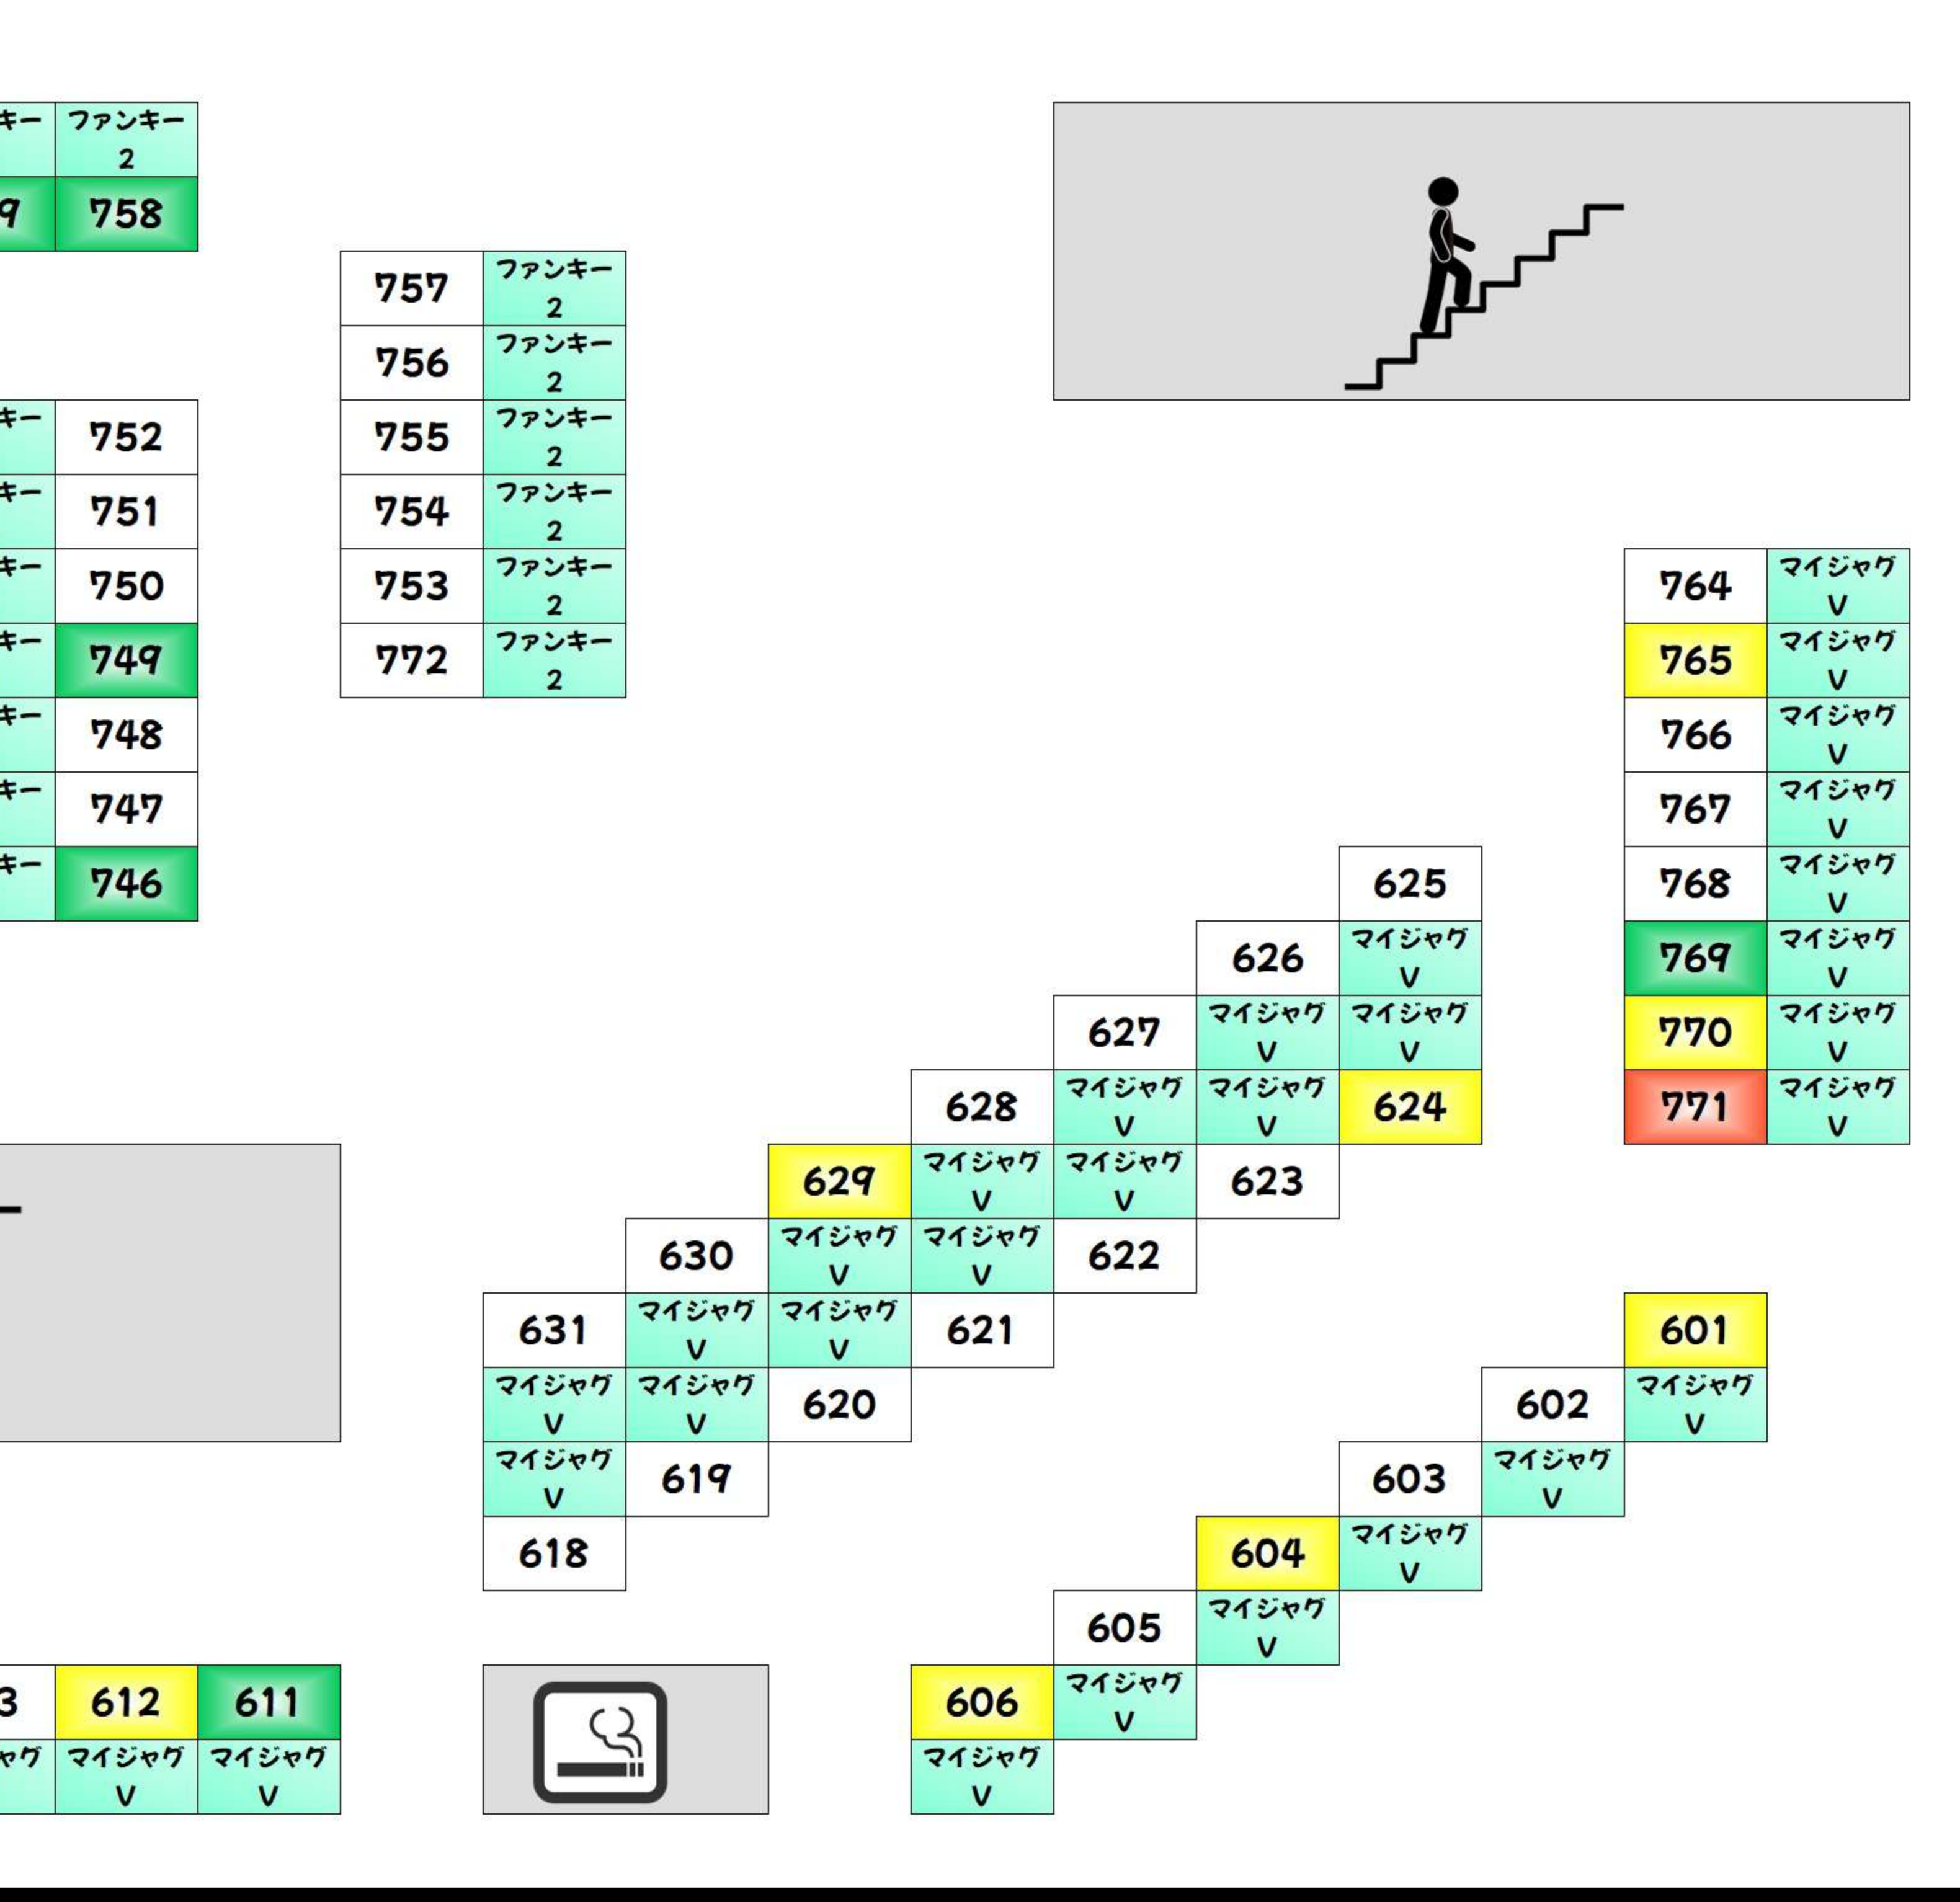

BF +1,000枚以上 +2,000枚以上 +3,000枚以上 +5,000枚以上 +10,000枚以上

Table of BF floor items including 'からくりサーカス' (Clockwork Circus) and 'ワタルグレイ' (Wataru Grey) series, with counts ranging from 152 to 158.

Table of BF floor items including 'からくりサーカス' (Clockwork Circus) and 'L' series, with counts ranging from 118 to 144.

2F +1,000枚以上 +2,000枚以上 +3,000枚以上 +5,000枚以上 +10,000枚以上

Table of 2F floor items including 'L' and 'LION' series, with counts ranging from 667 to 692.

Table of 2F floor items including 'ファンキー' (Funky) and 'マイジャグ' (My Jugg) series, with counts ranging from 726 to 758.

2F +1,000枚以上 +2,000枚以上 +3,000枚以上 +5,000枚以上 +10,000枚以上

Table of 2F floor items including 'LION' and 'LION' series, with counts ranging from 667 to 692.

Table of 2F floor items including 'LION' and 'LION' series, with counts ranging from 667 to 692.

4F +1,000枚以上 +2,000枚以上 +3,000枚以上 +5,000枚以上 +10,000枚以上

Table of 4F floor items including 'LION' and 'LION' series, with counts ranging from 1346 to 1397.

Table of 4F floor items including 'LION' and 'LION' series, with counts ranging from 1346 to 1397.