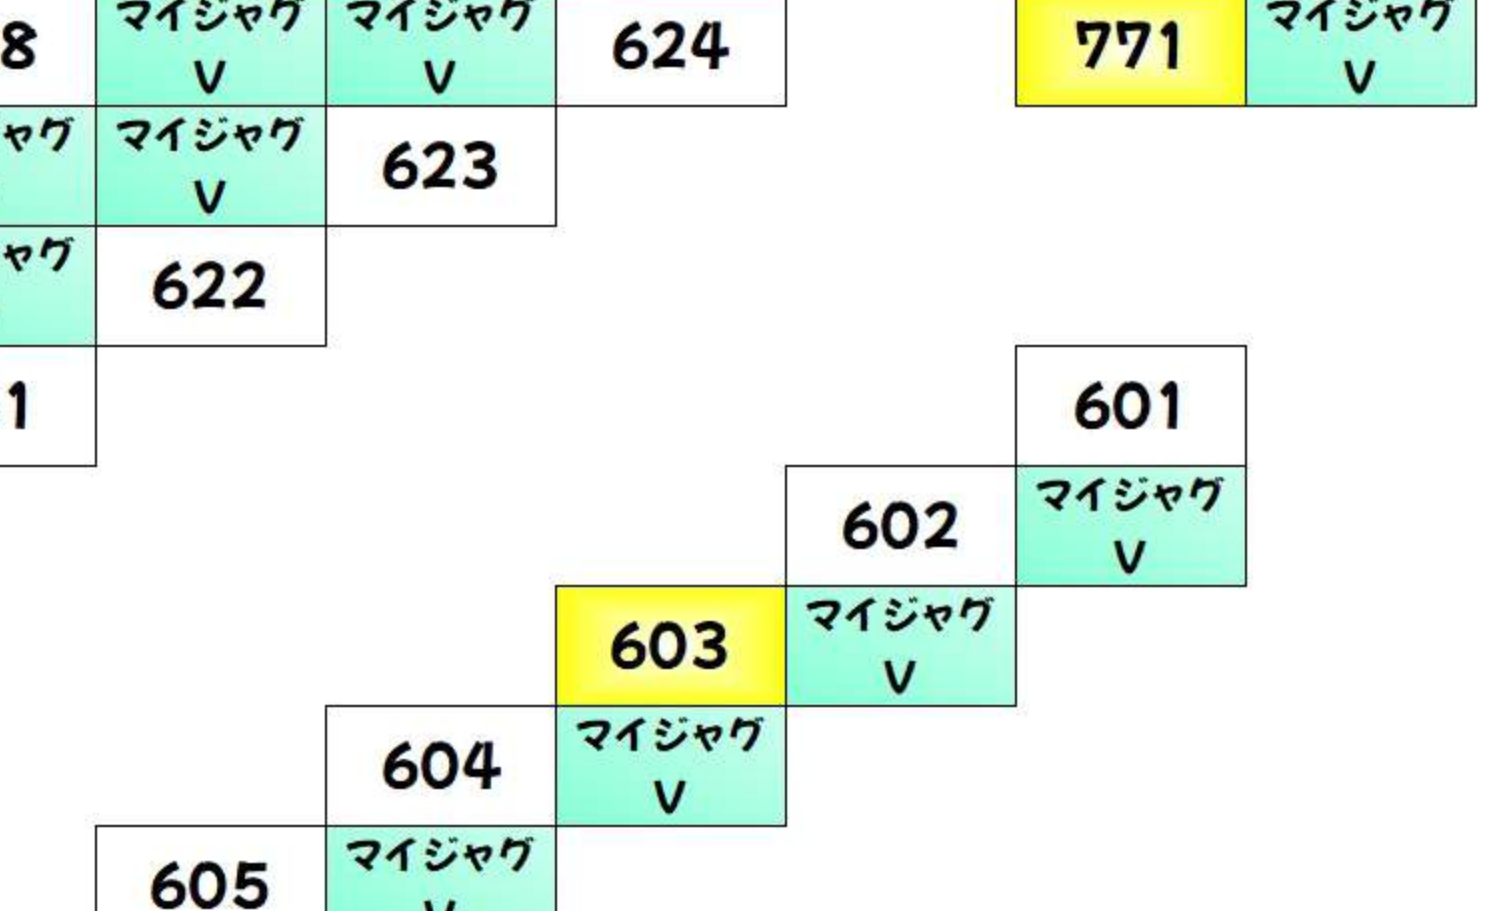

BF +1,000枚以上 +2,000枚以上 +3,000枚以上 +5,000枚以上 +10,000枚以上

Grid of room numbers for BF floor, including columns for 'からくりサーカス' and 'ワタルグレイ'.

Grid of room numbers for BF floor, including columns for 'からくりサーカス'.

Grid of room numbers for BF floor, including columns for 'スマスロ北' and 'スマスロ南'.

Grid of room numbers for BF floor, including columns for 'スマスロ北' and 'スマスロ南'.

2F +1,000枚以上 +2,000枚以上 +3,000枚以上 +5,000枚以上 +10,000枚以上

Grid of room numbers for 2F floor, including columns for 'ハナバリ' and 'モンキー'.

Grid of room numbers for 2F floor, including columns for 'マイジャグ' and 'ファンキー'.

Grid of room numbers for 2F floor, including columns for 'レモンハイス' and 'L遊樂器'.

Grid of room numbers for 2F floor, including columns for 'ロッコト' and 'インテック'.

2F +1,000枚以上 +2,000枚以上 +3,000枚以上 +5,000枚以上 +10,000枚以上

Grid of room numbers for 2F floor, including columns for '競馬乙女' and 'L一方向'.