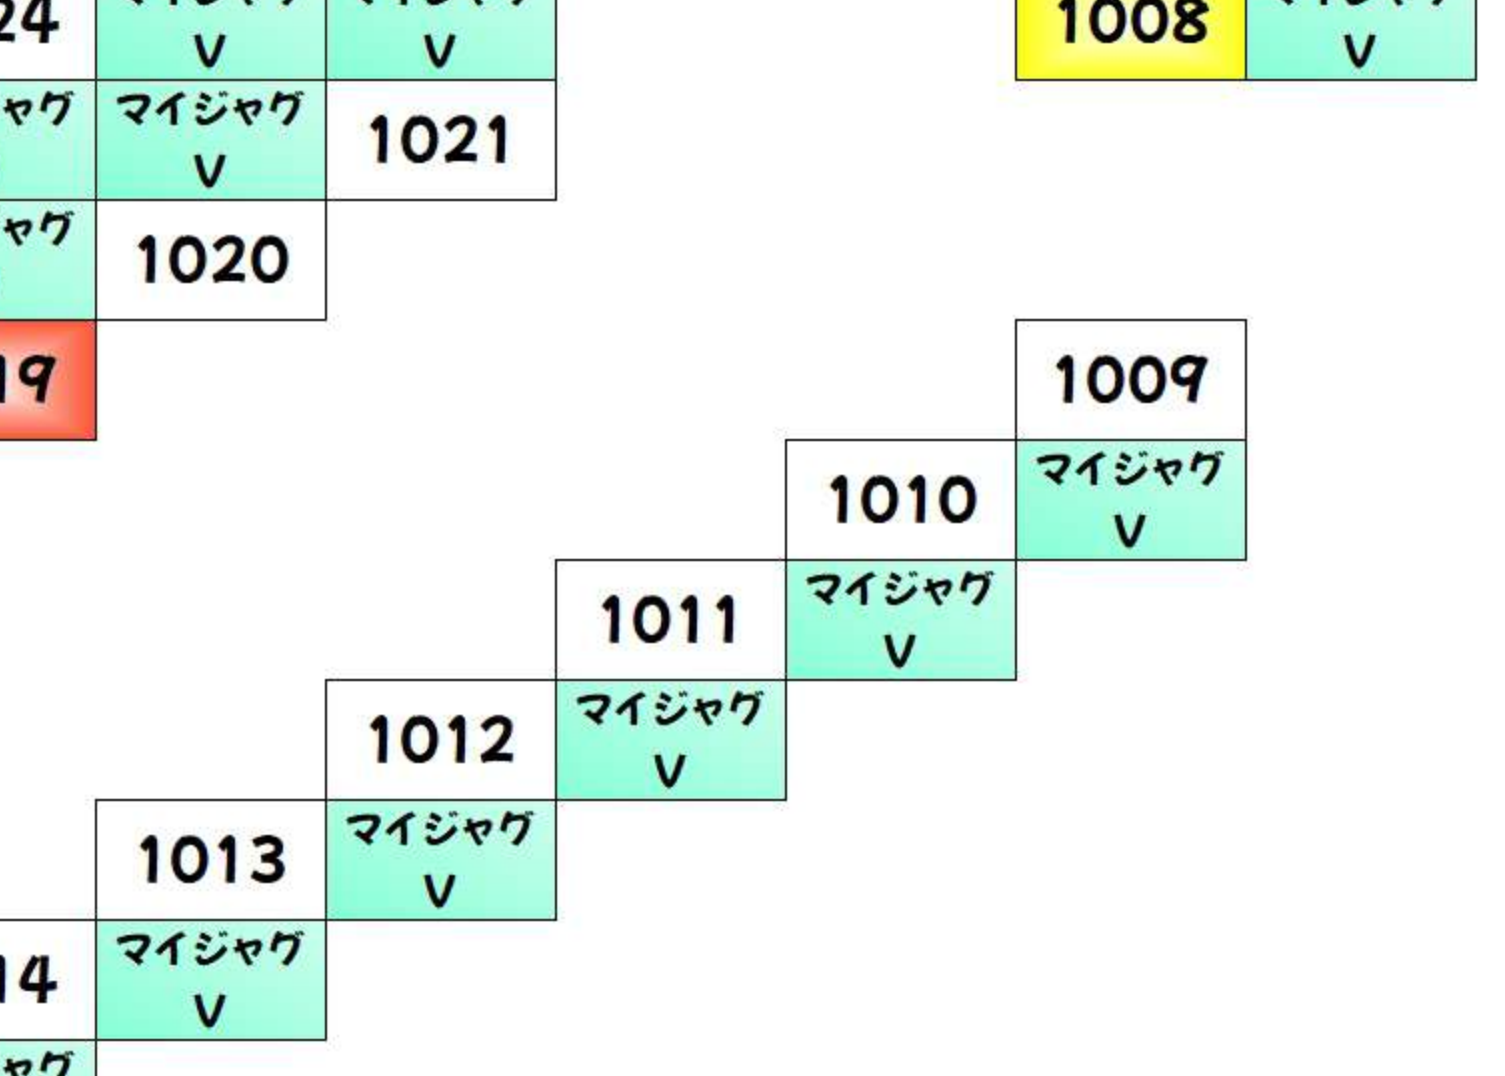

Grid of room numbers for 3F floor, including columns for 'ミスジャグ' and 'スパム'.

Grid of room numbers for 3F floor, including columns for 'マイジャグ' and 'ファンキー'.