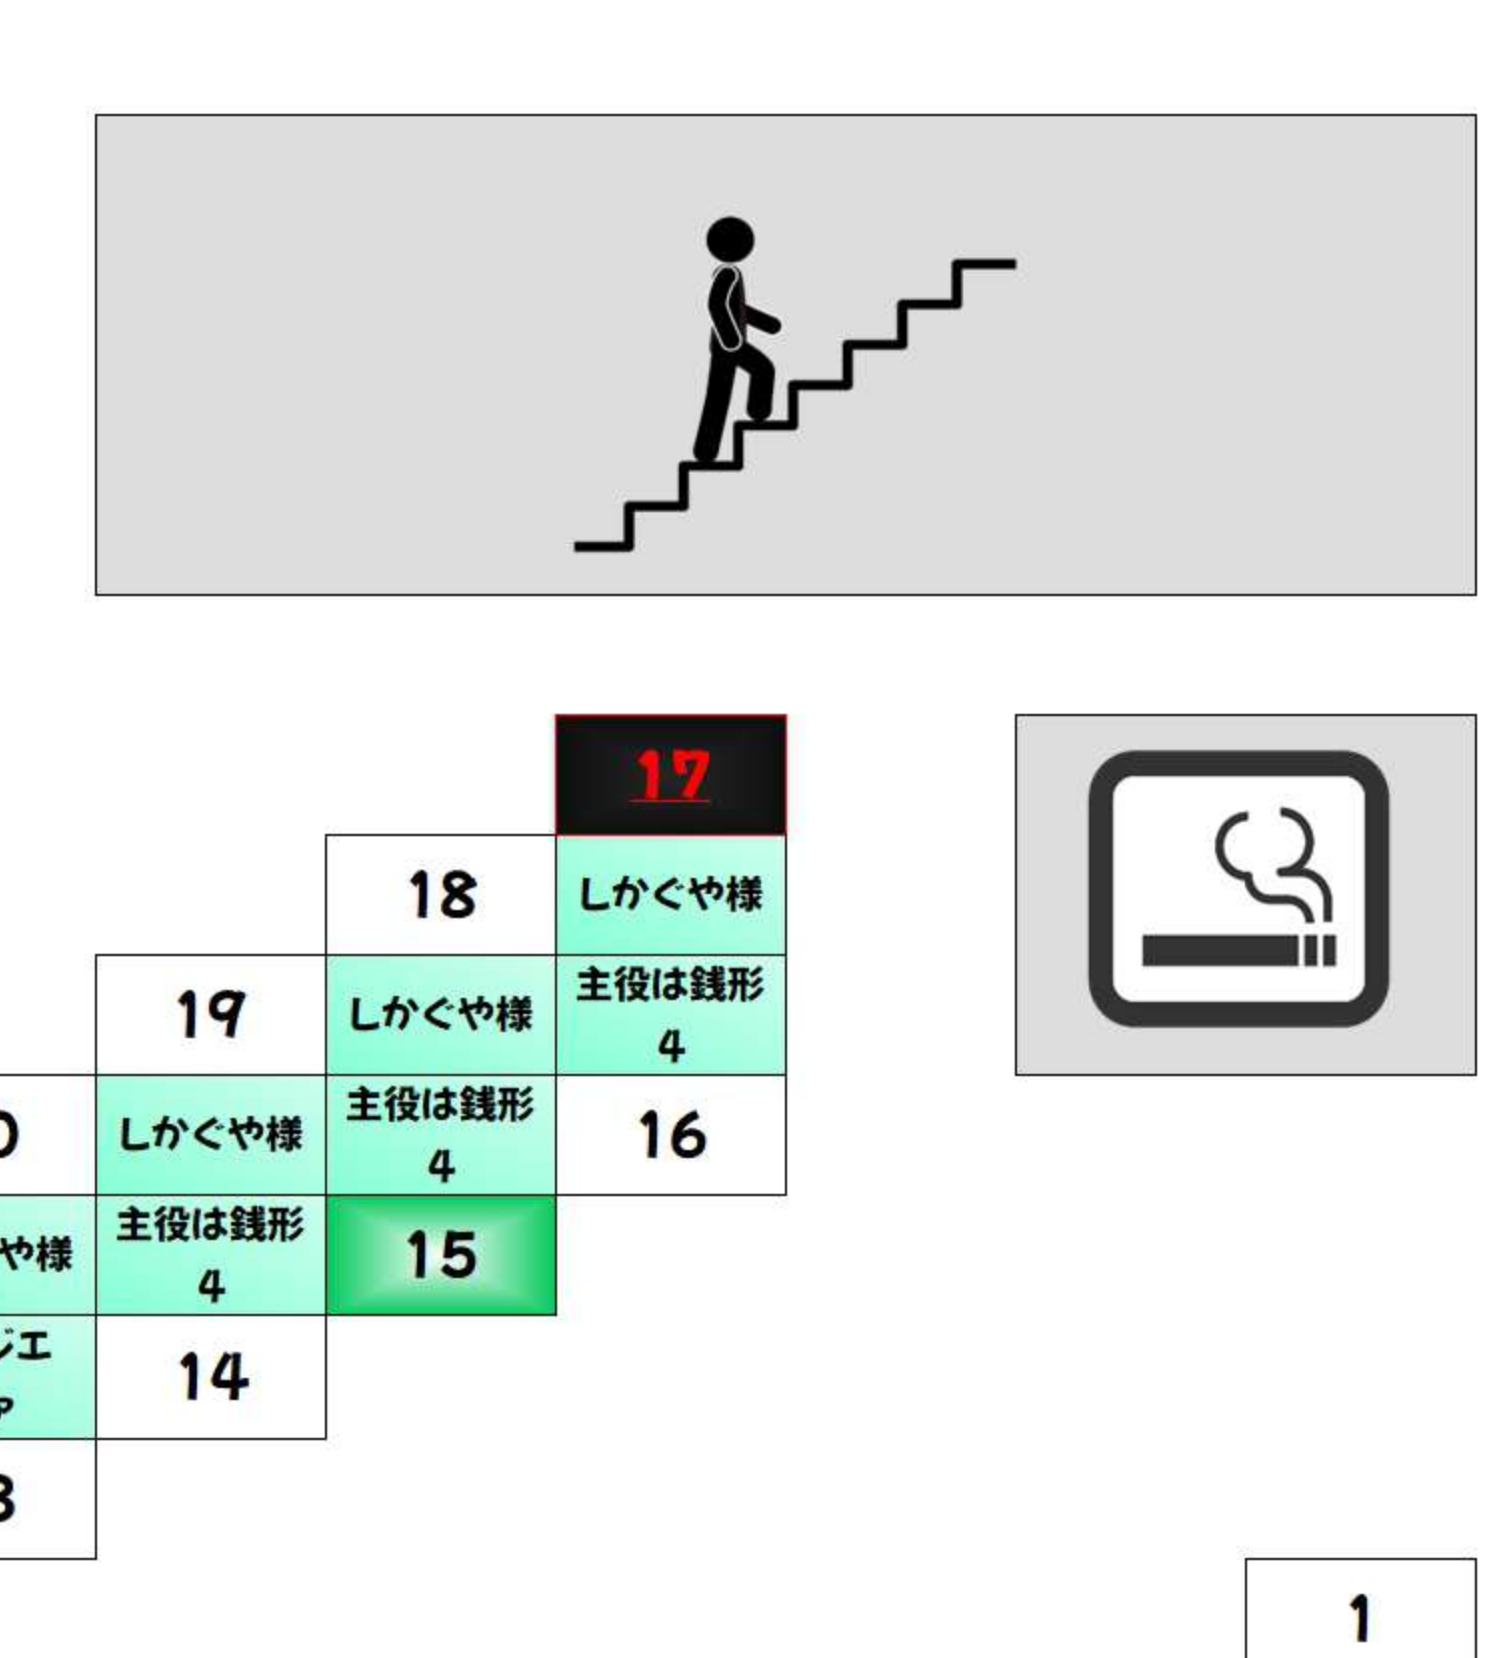

BF +1,000枚以上 +2,000枚以上 +3,000枚以上 +5,000枚以上 +10,000枚以上

Grid of room numbers for BF floor, including columns for 'からくりサーカス' and 'ワタルグレイ'.

Grid of room numbers for BF floor, including columns for 'からくりサーカス'.

Grid of room numbers for BF floor, including columns for 'スマスロ北' and 'スマスロ南'.

Grid of room numbers for BF floor, including columns for 'スマスロ北' and 'スマスロ南'.

2F +1,000枚以上 +2,000枚以上 +3,000枚以上 +5,000枚以上 +10,000枚以上

Grid of room numbers for 2F floor, including columns for 'ハナバリ' and 'モンキー'.

Grid of room numbers for 2F floor, including columns for 'マイジャグ' and 'ファンキー'.

Grid of room numbers for 2F floor, including columns for 'レモンハイス' and 'L遊樂器'.

Grid of room numbers for 2F floor, including columns for 'ロッコト' and 'インテック'.

2F +1,000枚以上 +2,000枚以上 +3,000枚以上 +5,000枚以上 +10,000枚以上

Grid of room numbers for 2F floor, including columns for '競馬乙女' and 'L一方向'.