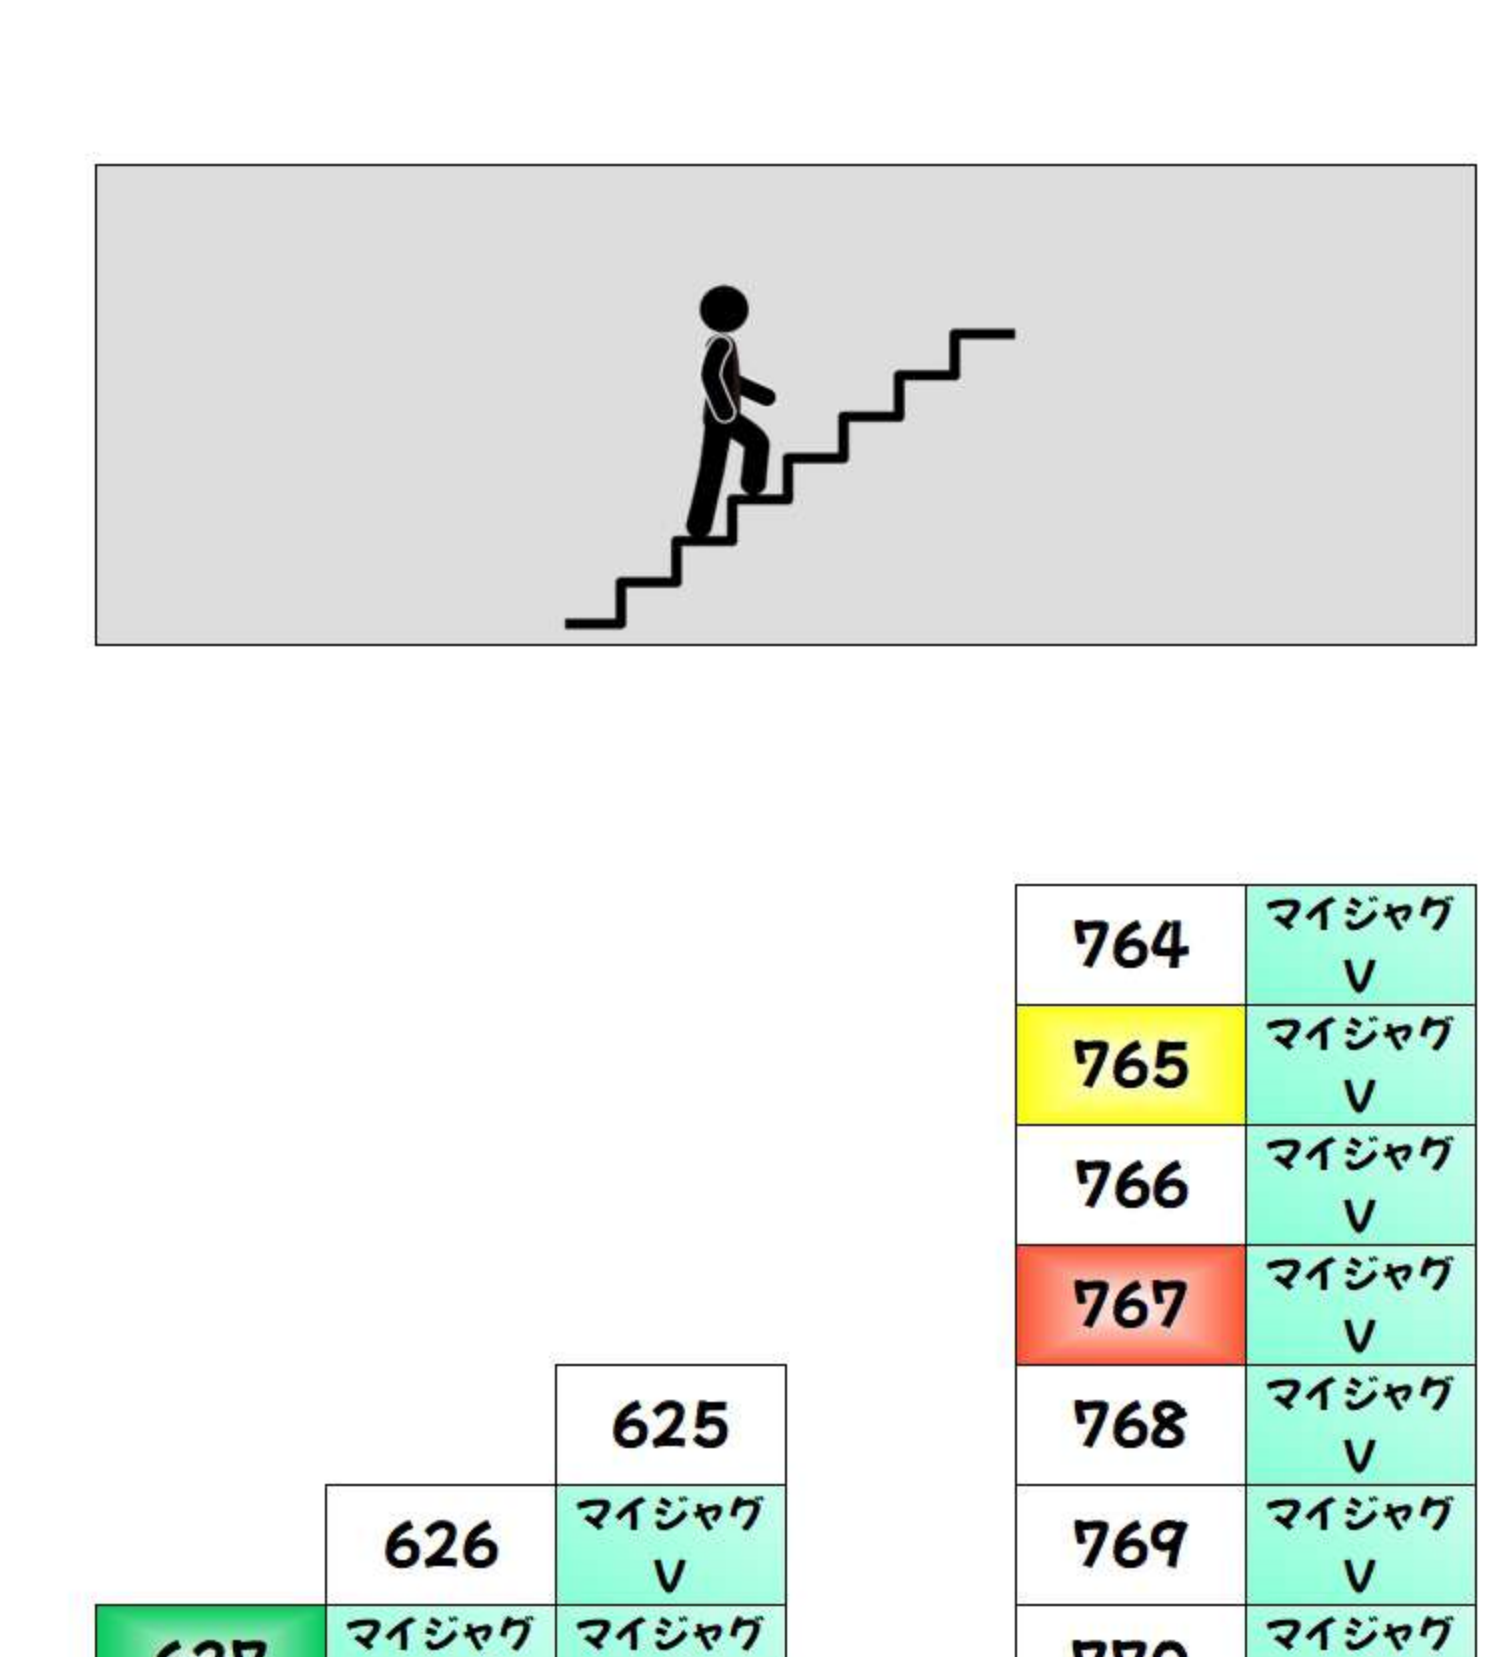

BF +1,000枚以上 +2,000枚以上 +3,000枚以上 +5,000枚以上 +10,000枚以上

Grid of room numbers for BF floor, including columns for 'からくりサーカス' and 'ワタルグレイ'.

Grid of room numbers for BF floor, including columns for 'からくりサーカス'.

Grid of room numbers for BF floor, including columns for 'スマスロ北' and 'スマスロ南'.

Grid of room numbers for BF floor, including columns for 'スマスロ北' and 'スマスロ南'.

2F +1,000枚以上 +2,000枚以上 +3,000枚以上 +5,000枚以上 +10,000枚以上

Grid of room numbers for 2F floor, including columns for 'ハナバリ' and 'モンキー'.

Grid of room numbers for 2F floor, including columns for 'マイジャグ' and 'ファンキー'.

Grid of room numbers for 2F floor, including columns for 'レモンハイス' and 'L遊樂器'.

Grid of room numbers for 2F floor, including columns for 'ロッコト' and 'インテック'.

2F +1,000枚以上 +2,000枚以上 +3,000枚以上 +5,000枚以上 +10,000枚以上

Grid of room numbers for 2F floor, including columns for '競馬乙女' and 'L一方向'.