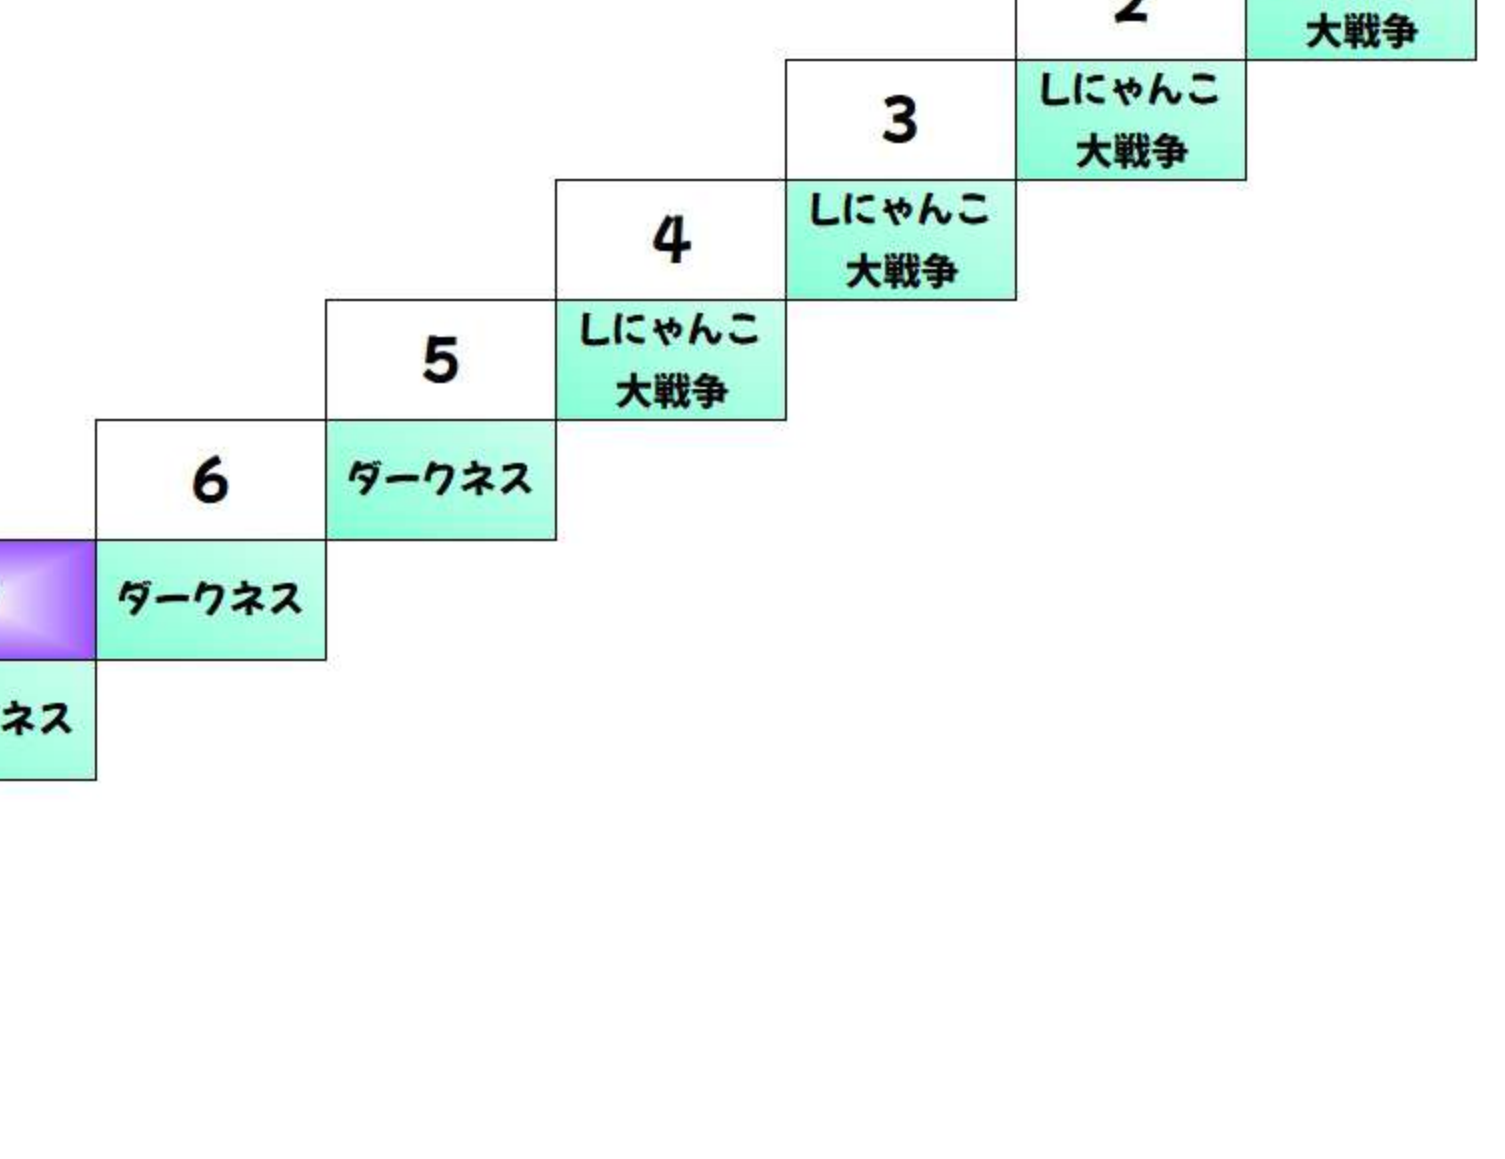

BF +1,000枚以上 +2,000枚以上 +3,000枚以上 +5,000枚以上 +10,000枚以上

Grid of room numbers for BF floor, including columns for 'からくりサーカス' and 'ワタルグレイ'.

Grid of room numbers for BF floor, including columns for 'からくりサーカス'.

Grid of room numbers for BF floor, including columns for 'スマスロ北' and 'スマスロ南'.

Grid of room numbers for BF floor, including columns for 'スマスロ北' and 'スマスロ南'.

2F +1,000枚以上 +2,000枚以上 +3,000枚以上 +5,000枚以上 +10,000枚以上

Grid of room numbers for 2F floor, including columns for 'ハナバリ' and 'モンキー'.

Grid of room numbers for 2F floor, including columns for 'マイジャグ' and 'ファンキー'.

Grid of room numbers for 2F floor, including columns for 'レモンハイス' and 'L遊樂器'.