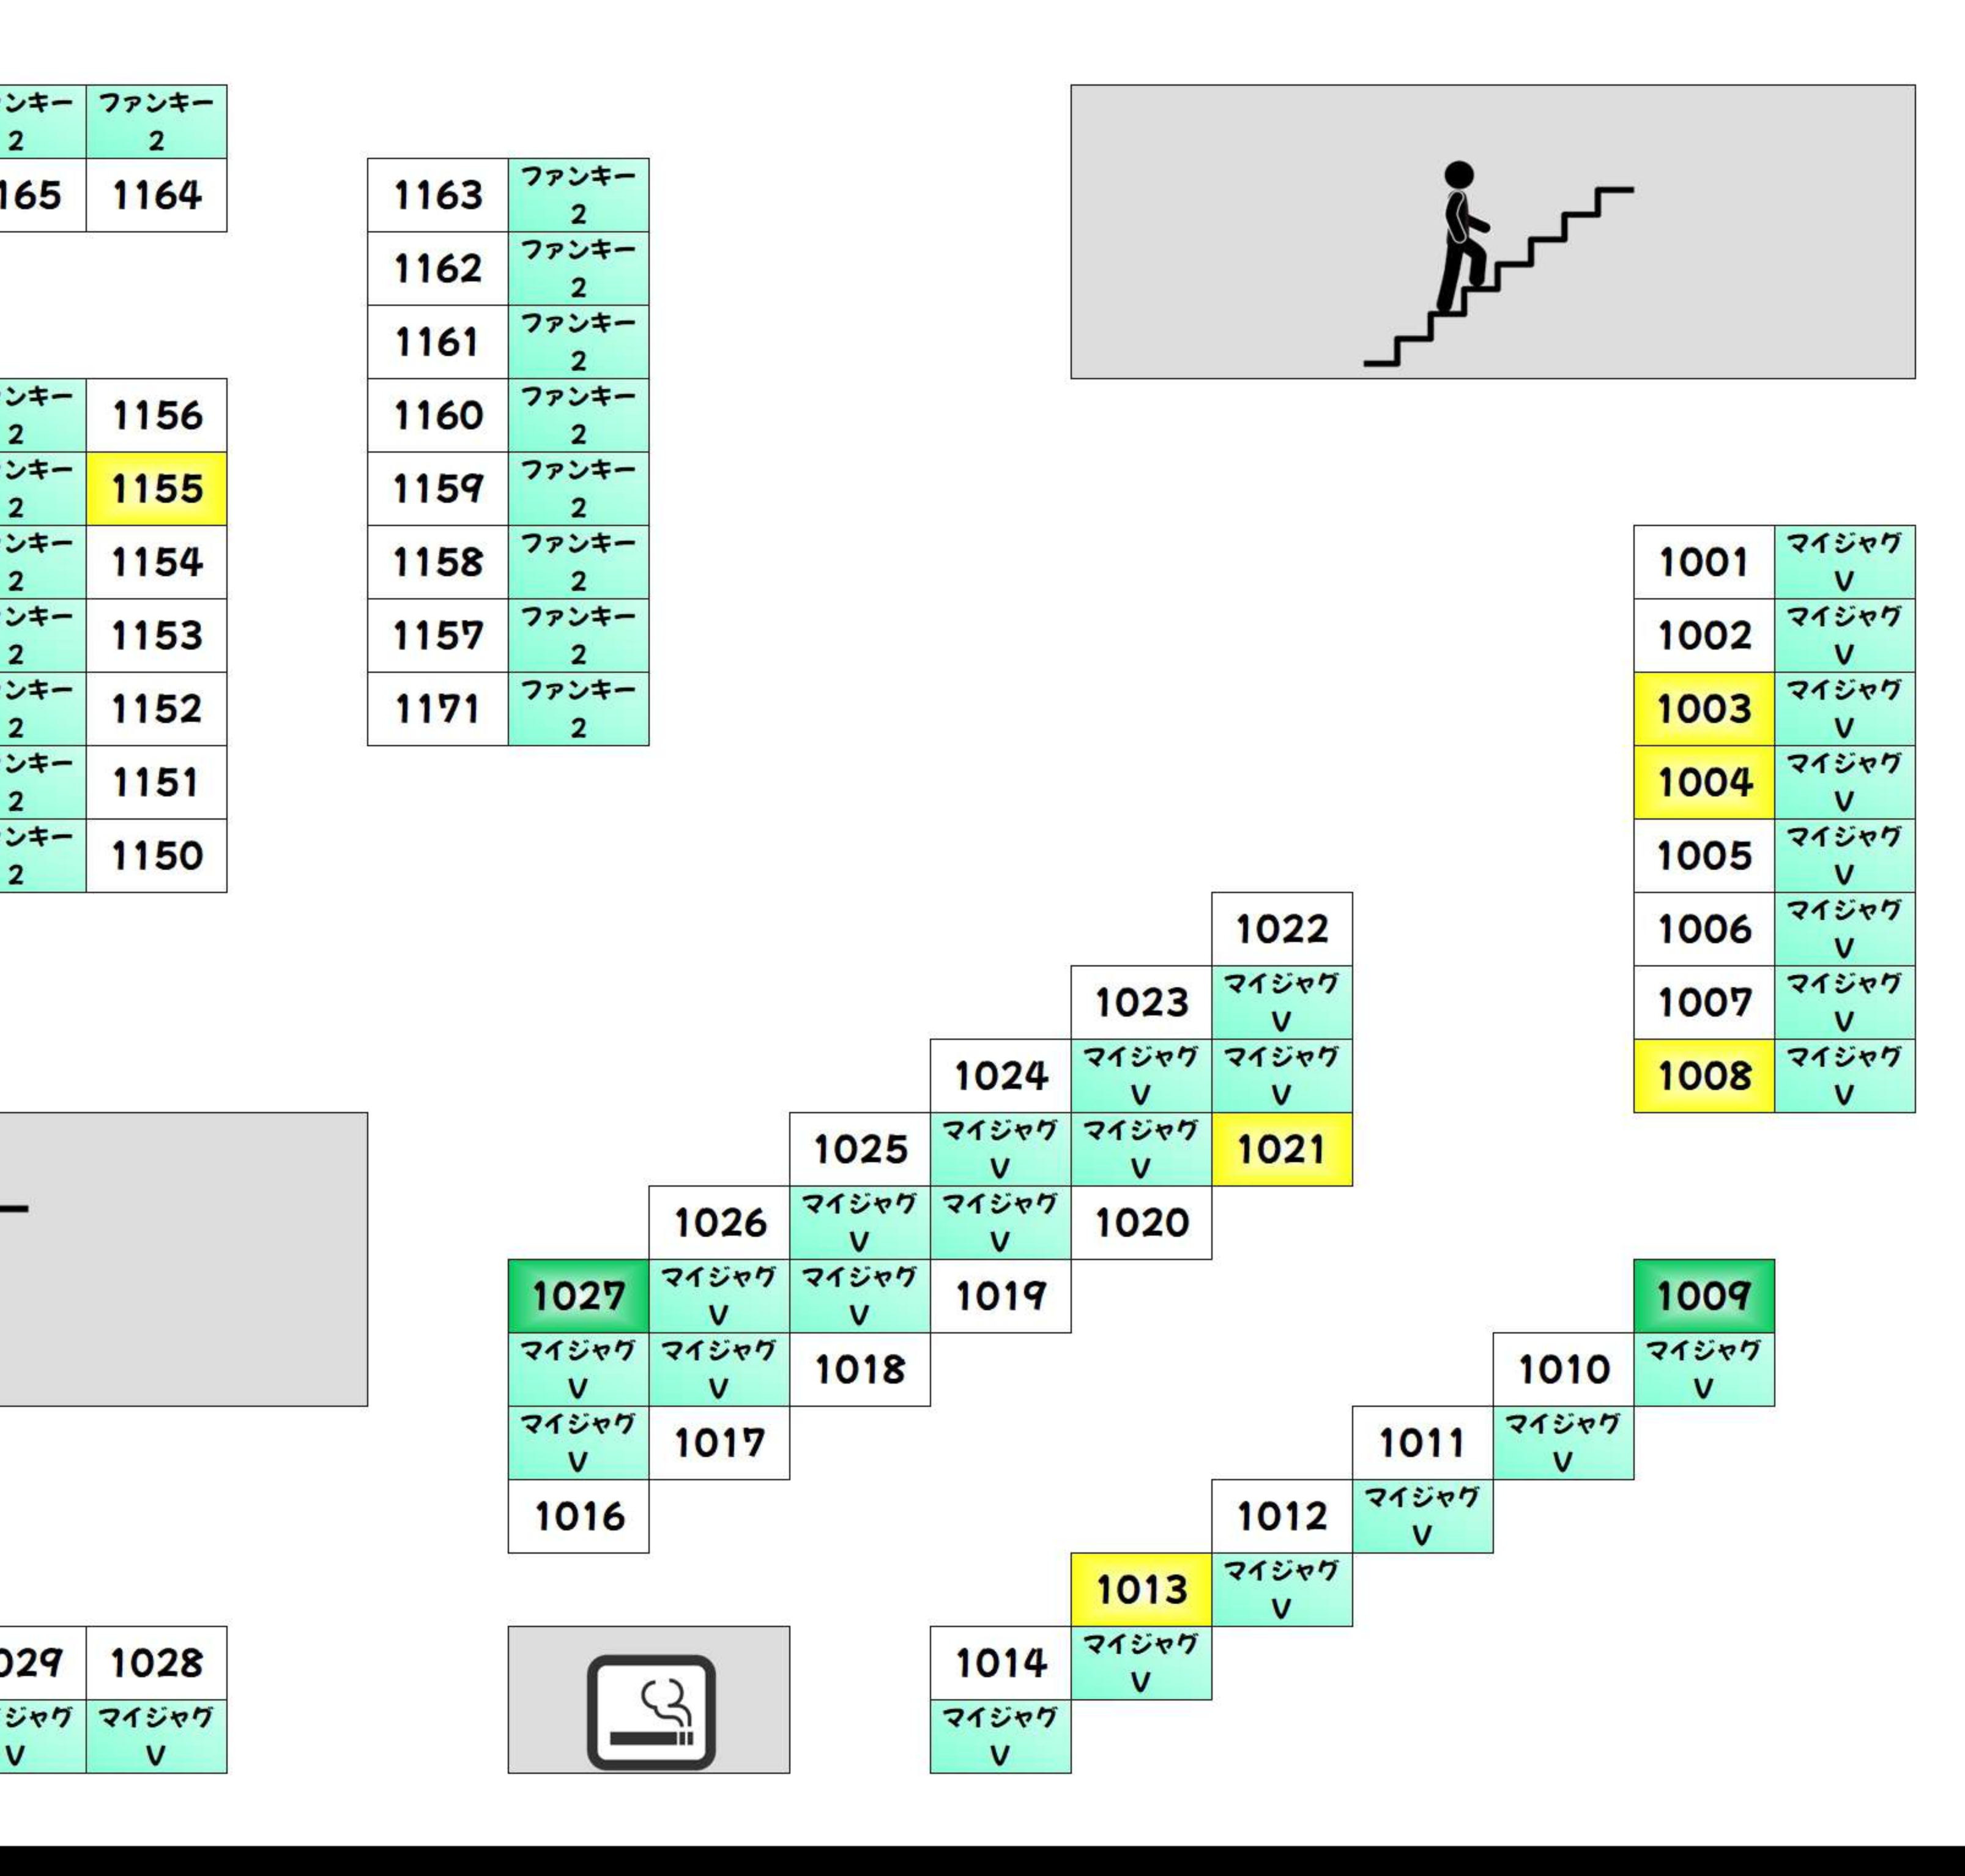

BF +1,000枚以上 +2,000枚以上 +3,000枚以上 +5,000枚以上 +10,000枚以上

Table of BF floor items including items like 'からくりサーカス' and 'ワタルグレイ' with their respective counts.

Table of BF floor items including items like 'からくりサーカス' and 'からくりサーカス' with their respective counts.

2F +1,000枚以上 +2,000枚以上 +3,000枚以上 +5,000枚以上 +10,000枚以上

Table of 2F floor items including items like 'スタスタロンド' and 'モンパルイズ' with their respective counts.

Table of 2F floor items including items like 'ファンキー' and 'マイジャグ' with their respective counts.

2F +1,000枚以上 +2,000枚以上 +3,000枚以上 +5,000枚以上 +10,000枚以上

Table of 2F floor items including items like '喜楽' and 'マキレコ' with their respective counts.

Table of 2F floor items including items like 'SBJ' and 'ハイオ5' with their respective counts.

4F +1,000枚以上 +2,000枚以上 +3,000枚以上 +5,000枚以上 +10,000枚以上

Table of 4F floor items including items like '新ハナビ' and 'A-SLOT' with their respective counts.

Table of 4F floor items including items like 'キンパ30' and 'ドラハク' with their respective counts.