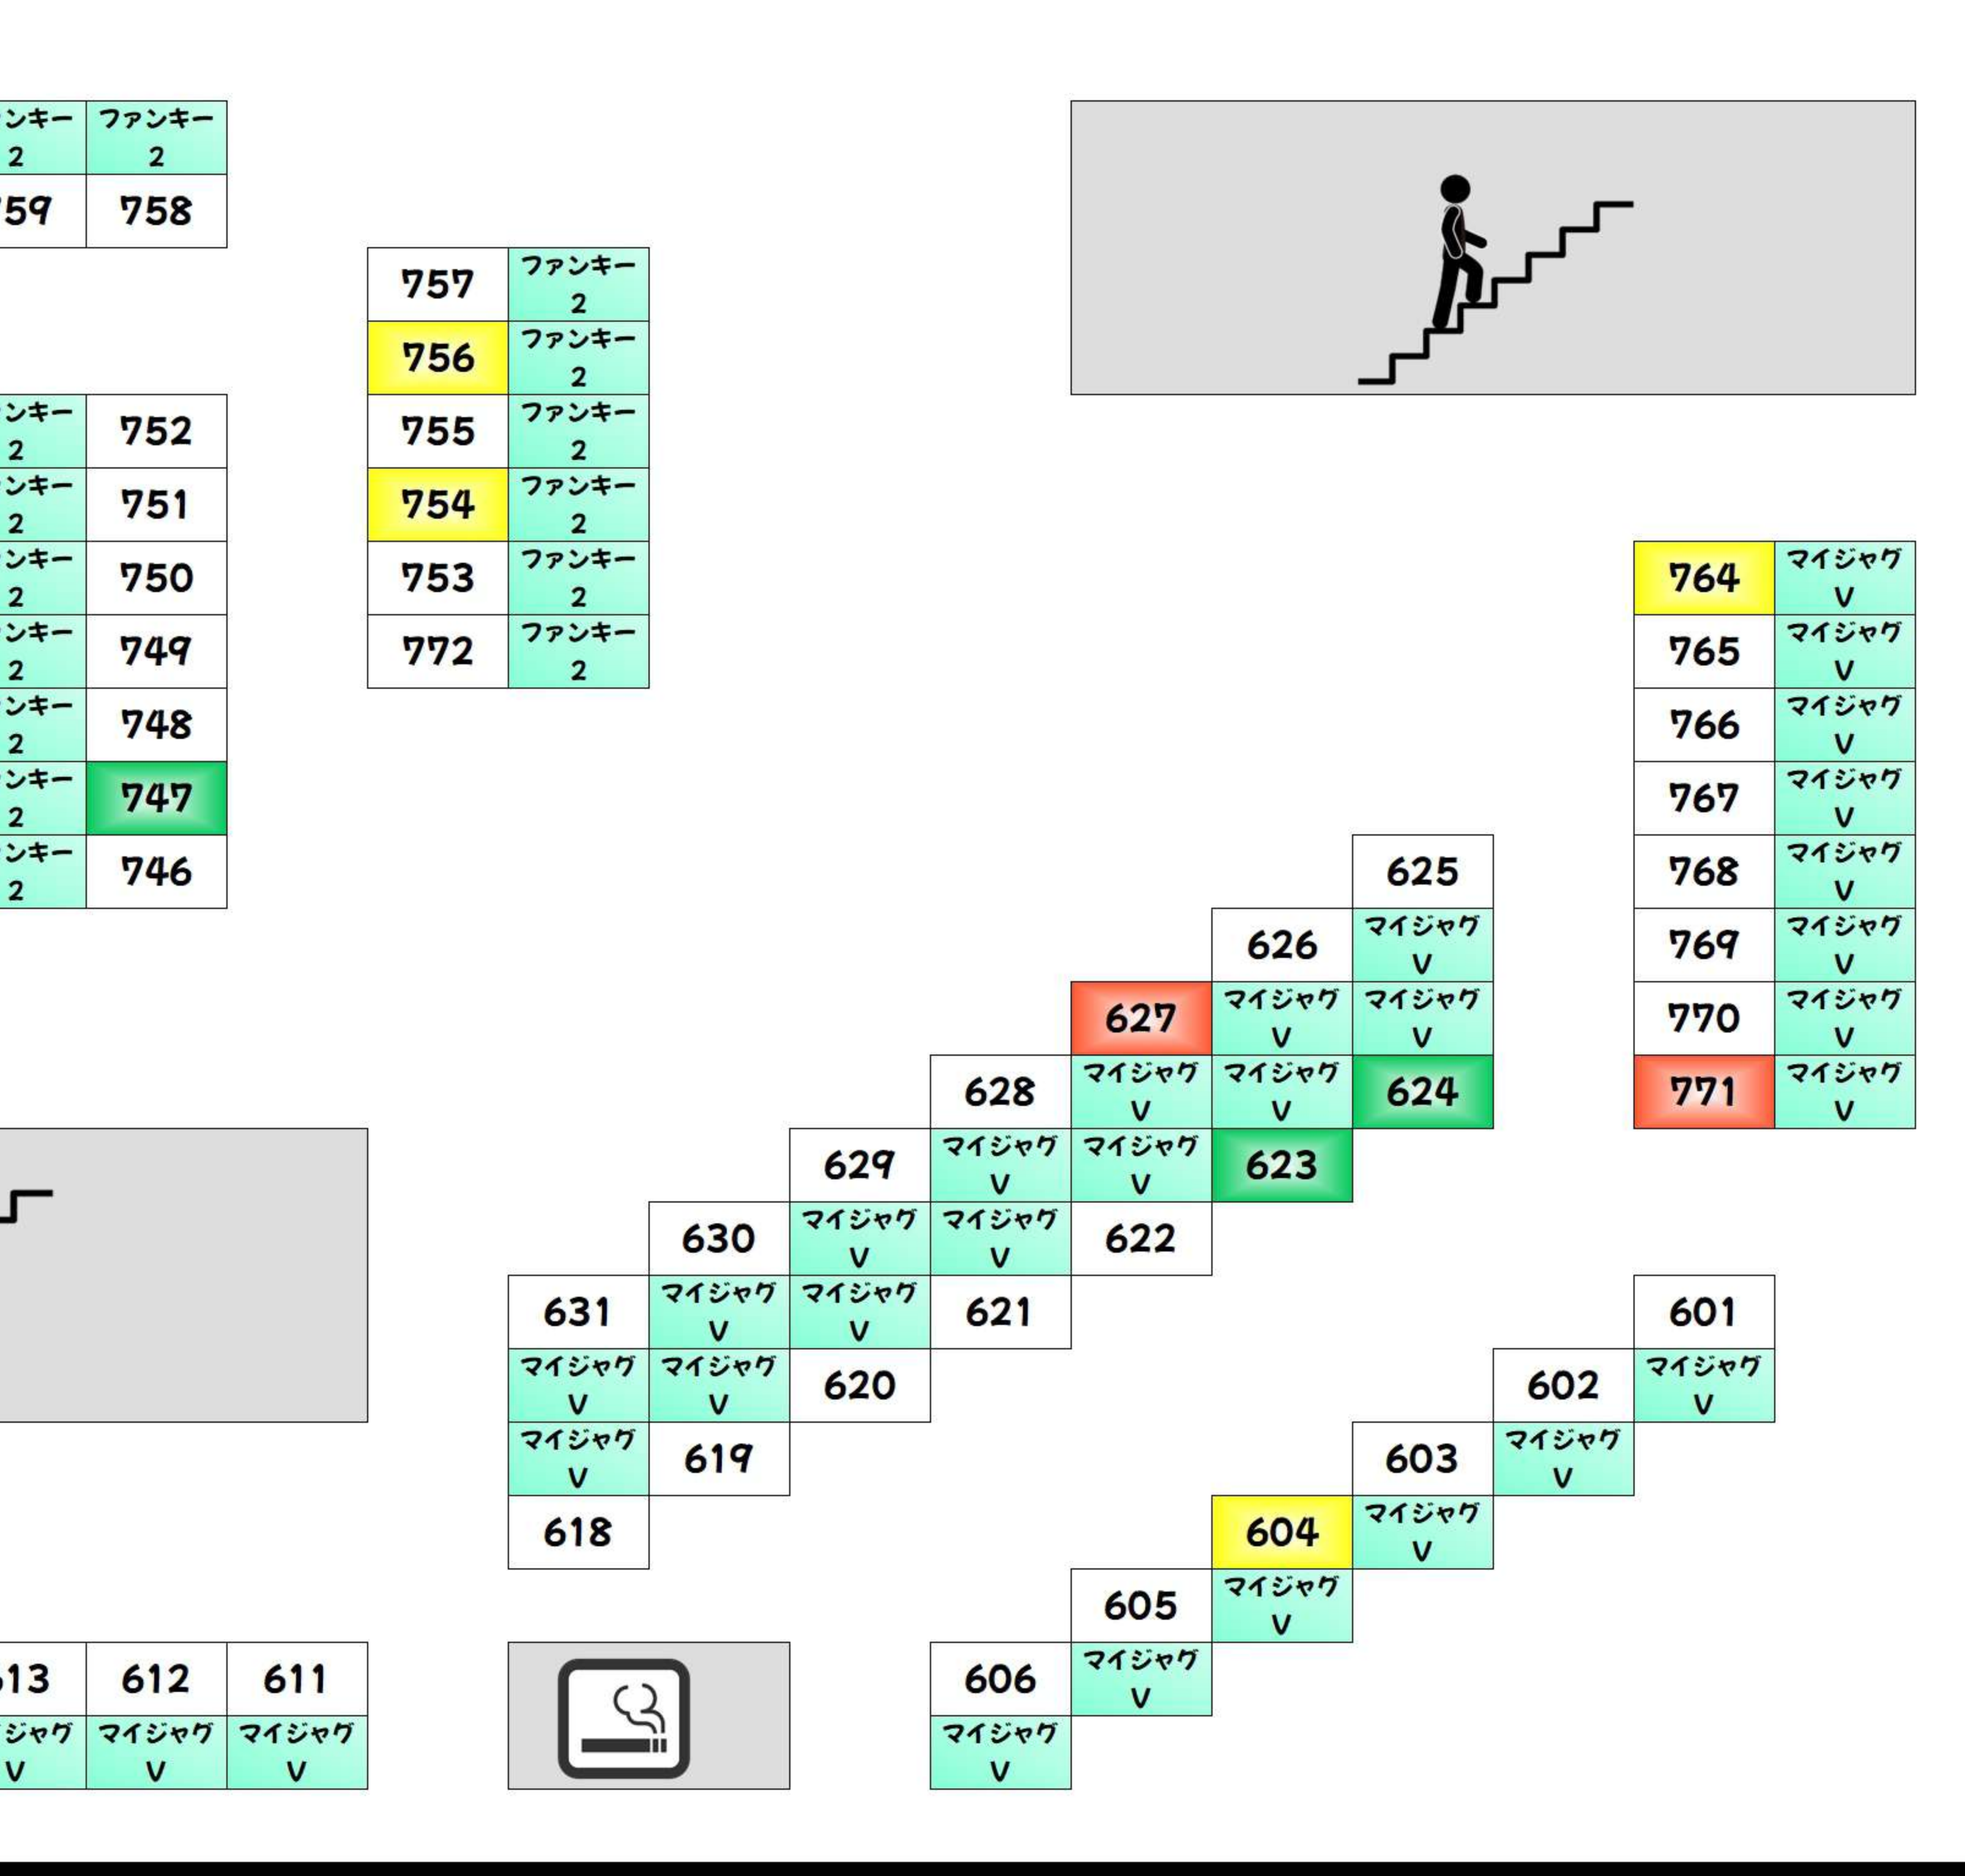

BF +1,000枚以上 +2,000枚以上 +3,000枚以上 +5,000枚以上 +10,000枚以上

Table of BF floor items including items like 'からくりサーカス' and 'ワタルグレイ' with their respective counts.

Table of BF floor items including items like 'からくりサーカス' and 'からくりサーカス' with their respective counts.

2F +1,000枚以上 +2,000枚以上 +3,000枚以上 +5,000枚以上 +10,000枚以上

Table of 2F floor items including items like 'スタスタロンド' and 'モンパルイズ' with their respective counts.

Table of 2F floor items including items like 'ファンキー' and 'マイジャグ' with their respective counts.

2F +1,000枚以上 +2,000枚以上 +3,000枚以上 +5,000枚以上 +10,000枚以上

Table of 2F floor items including items like '喜楽' and 'マキレコ' with their respective counts.

Table of 2F floor items including items like 'SBJ' and 'ハイオ5' with their respective counts.

4F +1,000枚以上 +2,000枚以上 +3,000枚以上 +5,000枚以上 +10,000枚以上

Table of 4F floor items including items like '新ハナビ' and 'A-SLOT' with their respective counts.

Table of 4F floor items including items like 'キンパ30' and 'ドラハク' with their respective counts.