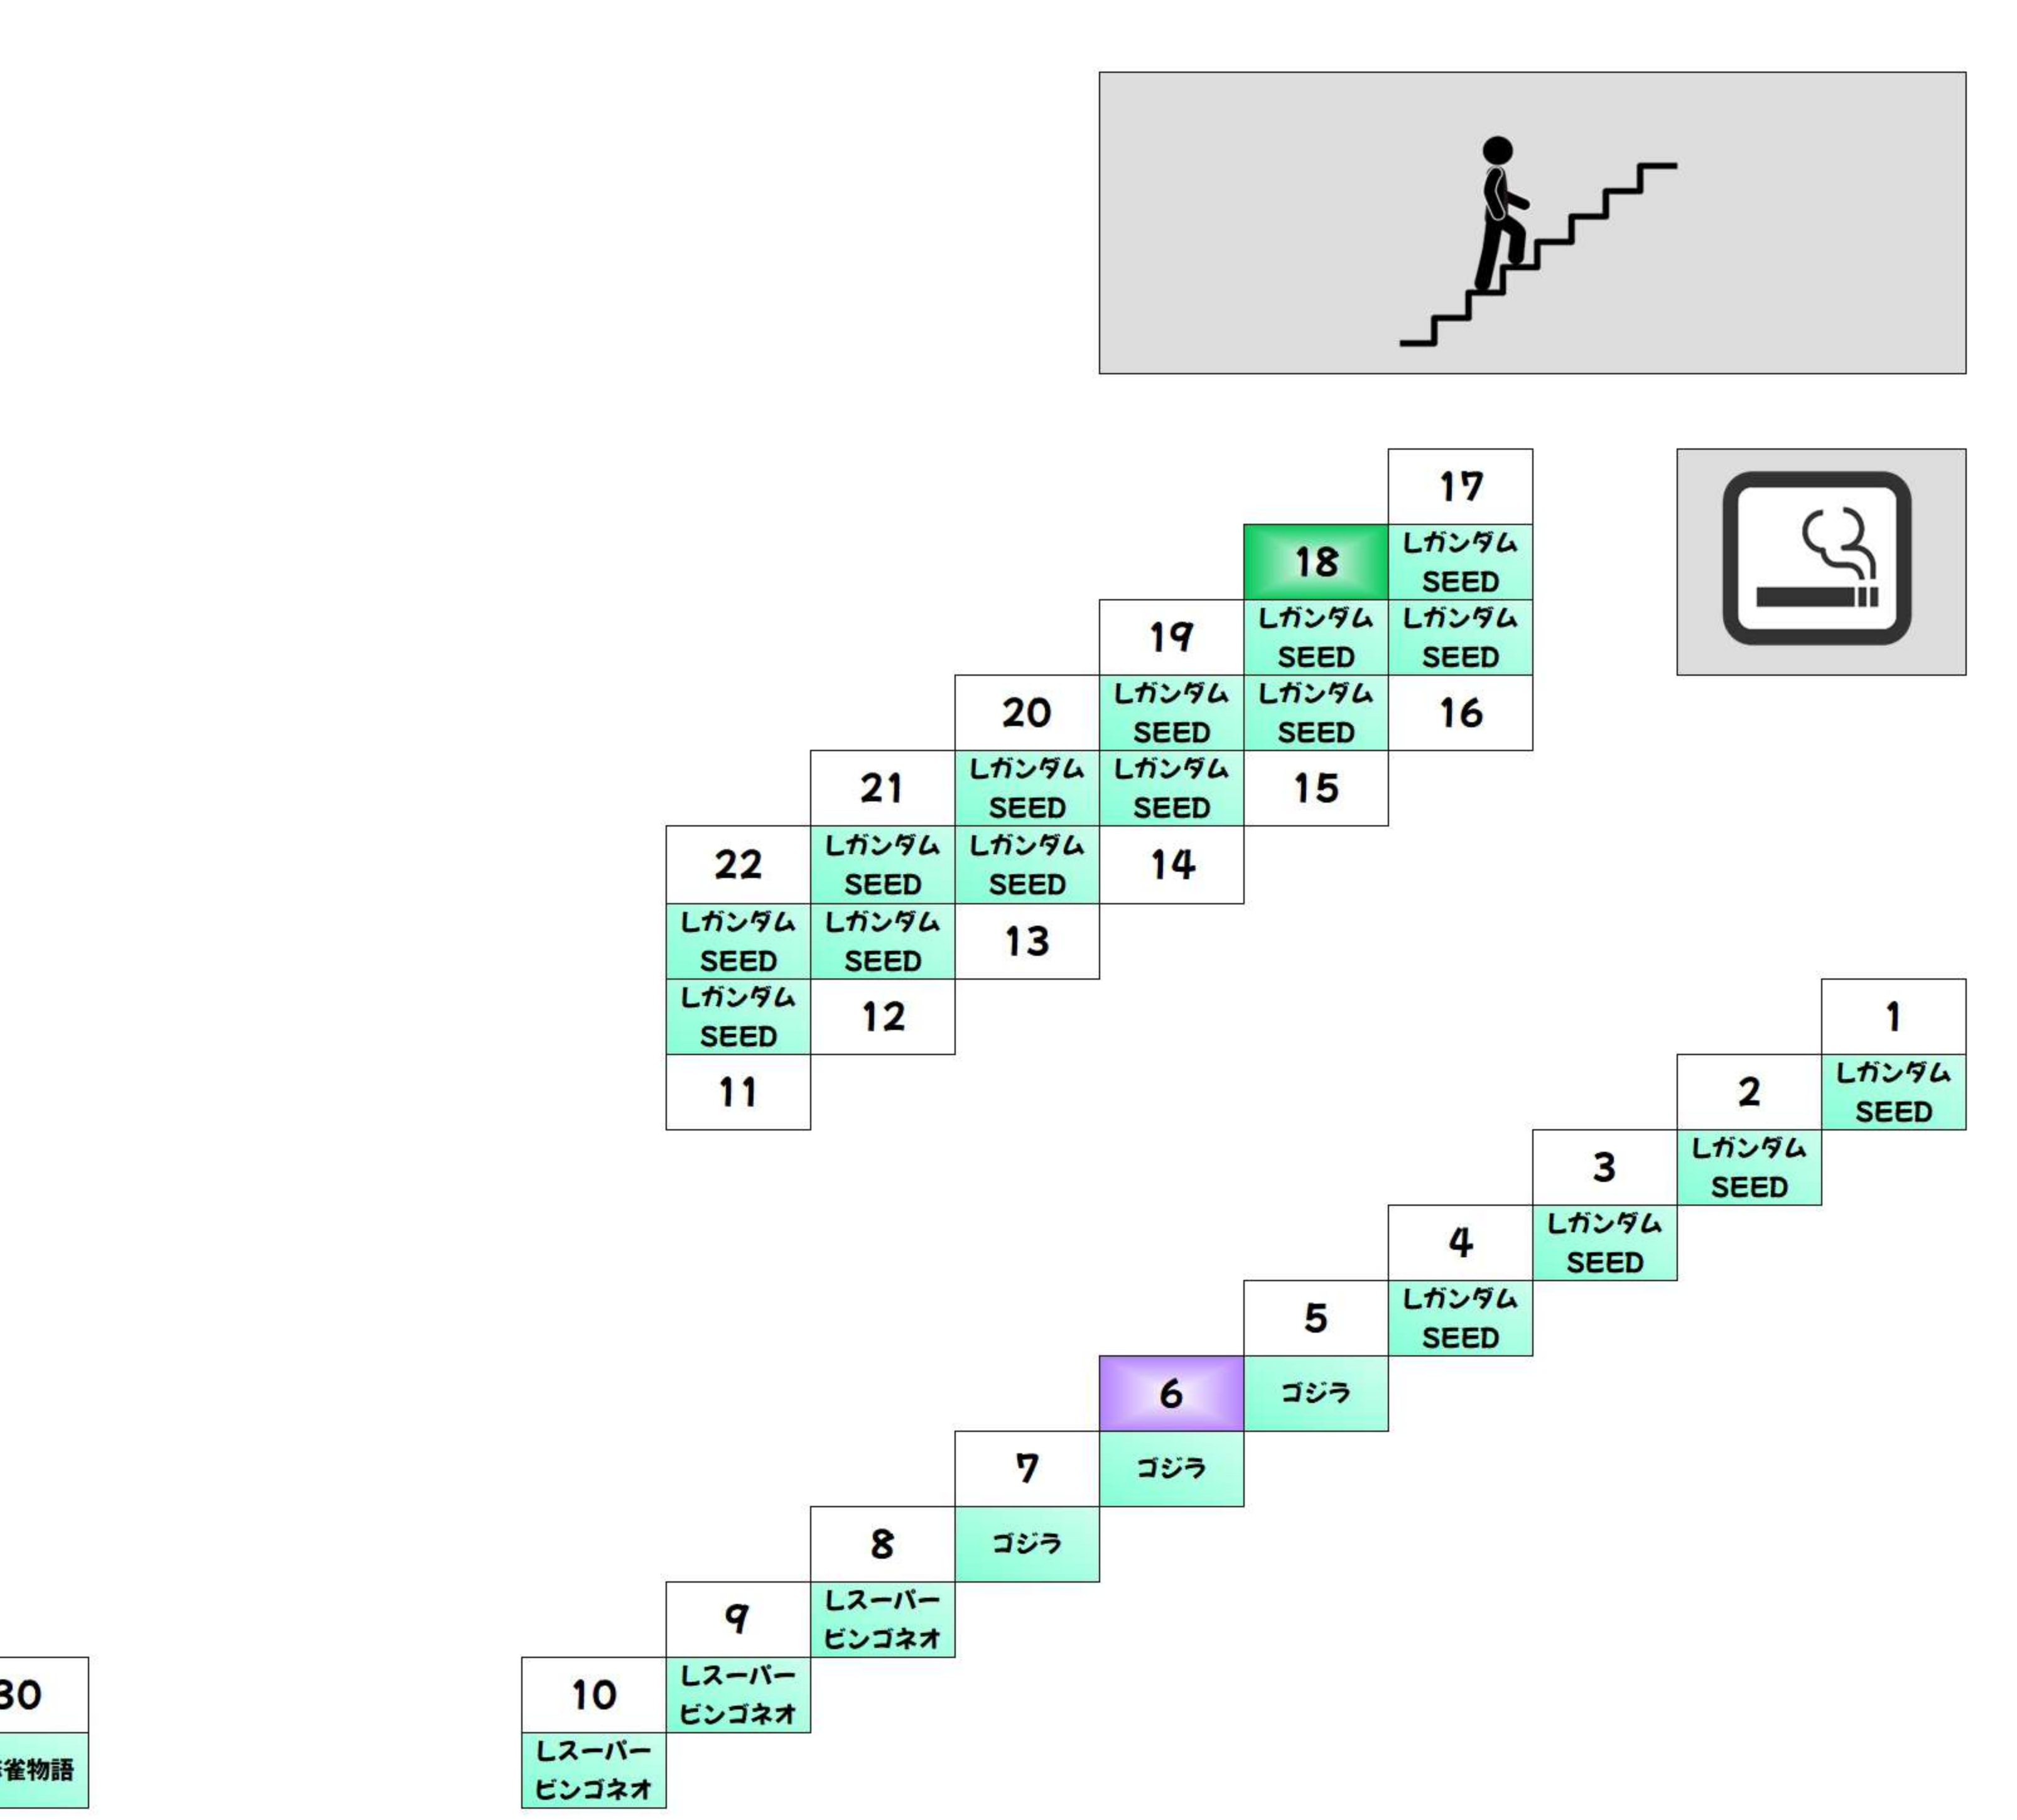

BF +1,000枚以上 +2,000枚以上 +3,000枚以上 +5,000枚以上 +10,000枚以上

Table of BF floor items including items like 'からくりサーカス' and 'ワタルグレイ' with their respective counts.

Table of BF floor items including items like 'からくりサーカス' and 'からくりサーカス' with their respective counts.

2F +1,000枚以上 +2,000枚以上 +3,000枚以上 +5,000枚以上 +10,000枚以上

Table of 2F floor items including items like 'スタスタロンド' and 'モンパルイズ' with their respective counts.

Table of 2F floor items including items like 'ファンキー' and 'マイジャグ' with their respective counts.

2F +1,000枚以上 +2,000枚以上 +3,000枚以上 +5,000枚以上 +10,000枚以上

Table of 2F floor items including items like '喜楽' and 'マキレコ' with their respective counts.

Table of 2F floor items including items like 'SBJ' and 'ハイオ5' with their respective counts.

4F +1,000枚以上 +2,000枚以上 +3,000枚以上 +5,000枚以上 +10,000枚以上

Table of 4F floor items including items like '新ハナビ' and 'A-SLOT' with their respective counts.

Table of 4F floor items including items like 'キンパ30' and 'ドラハク' with their respective counts.