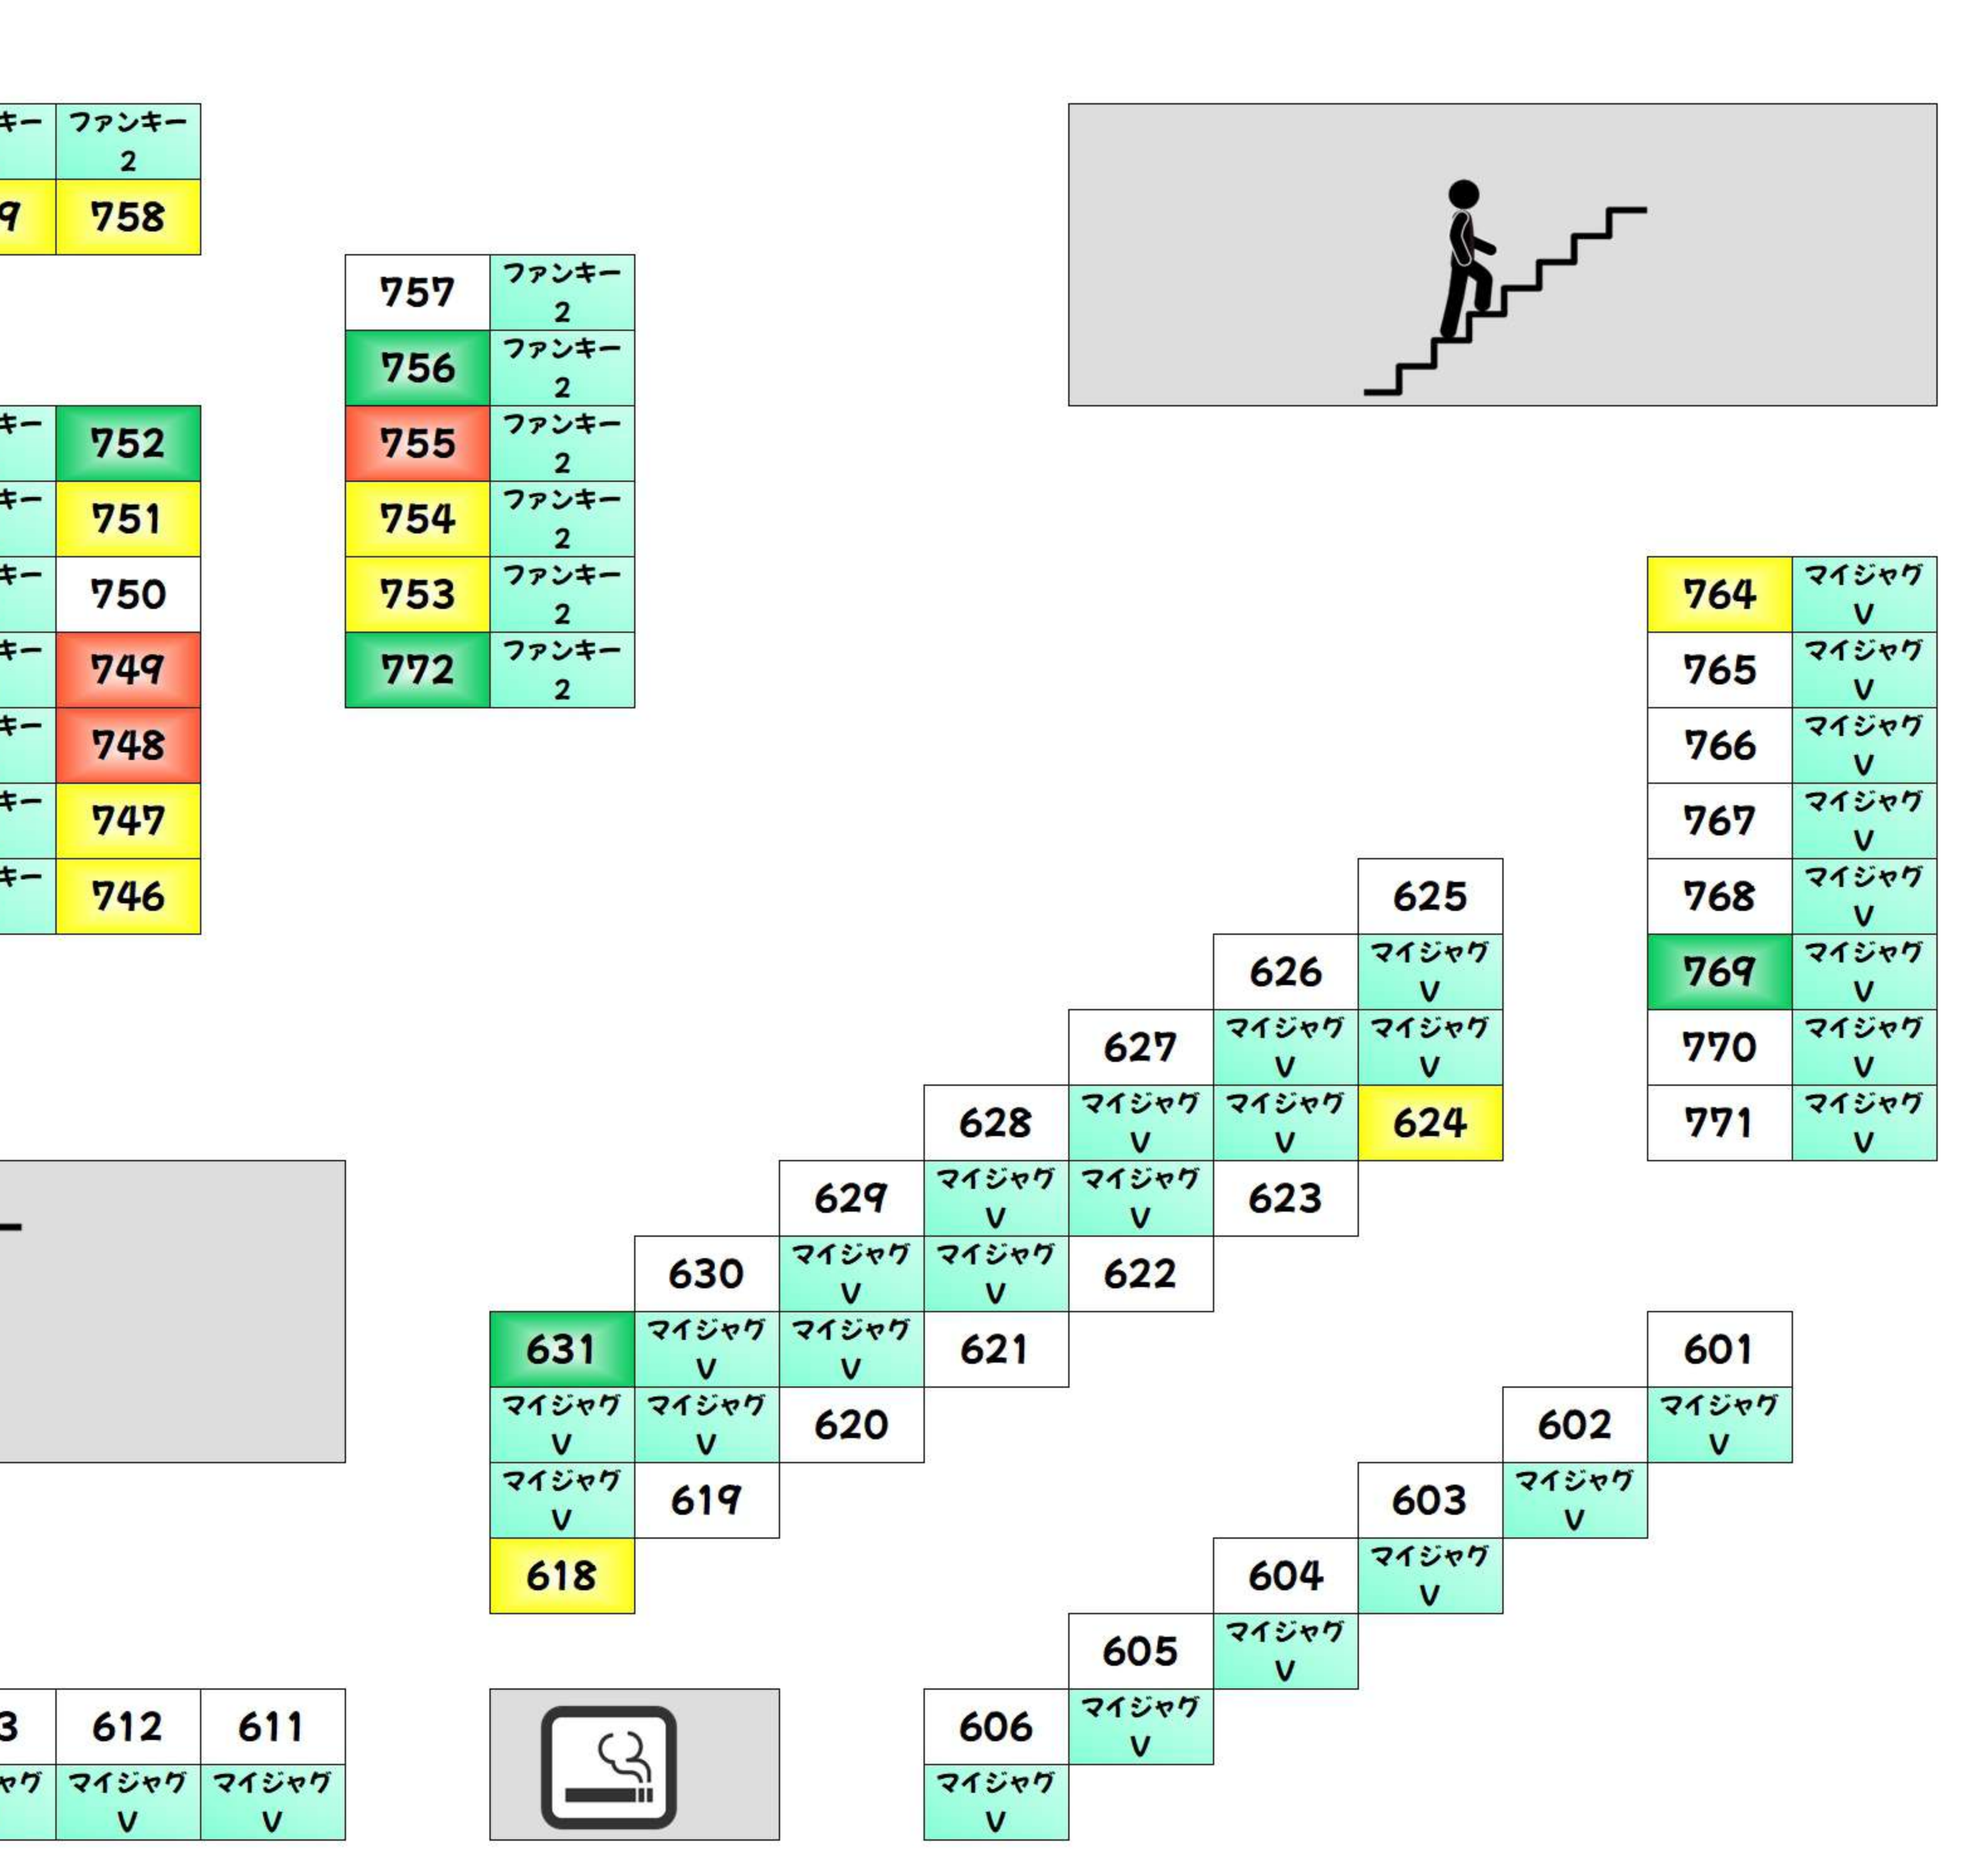

BF +1,000枚以上 +2,000枚以上 +3,000枚以上 +5,000枚以上 +10,000枚以上

Table of BF floor items including items like 'からくりサーカス' and 'ワタルレ イウ' with their respective counts and categories.

Table of BF floor items including items like 'からくりサーカス' and 'ToLOVE 3' with their respective counts and categories.

2F +1,000枚以上 +2,000枚以上 +3,000枚以上 +5,000枚以上 +10,000枚以上

Table of 2F floor items including items like 'モンパル イス' and 'モンスター' with their respective counts and categories.

Table of 2F floor items including items like 'ファンキー 2' and 'マイジャグ V' with their respective counts and categories.

2F +1,000枚以上 +2,000枚以上 +3,000枚以上 +5,000枚以上 +10,000枚以上

Table of 2F floor items including items like 'モンスター' and 'モンスター' with their respective counts and categories.

Table of 2F floor items including items like 'スーパー ラック' and 'ハイオ5' with their respective counts and categories.

4F +1,000枚以上 +2,000枚以上 +3,000枚以上 +5,000枚以上 +10,000枚以上

Table of 4F floor items including items like '新ハナビ' and '新ハナビ' with their respective counts and categories.

Table of 4F floor items including items like '新ハナビ' and '新ハナビ' with their respective counts and categories.