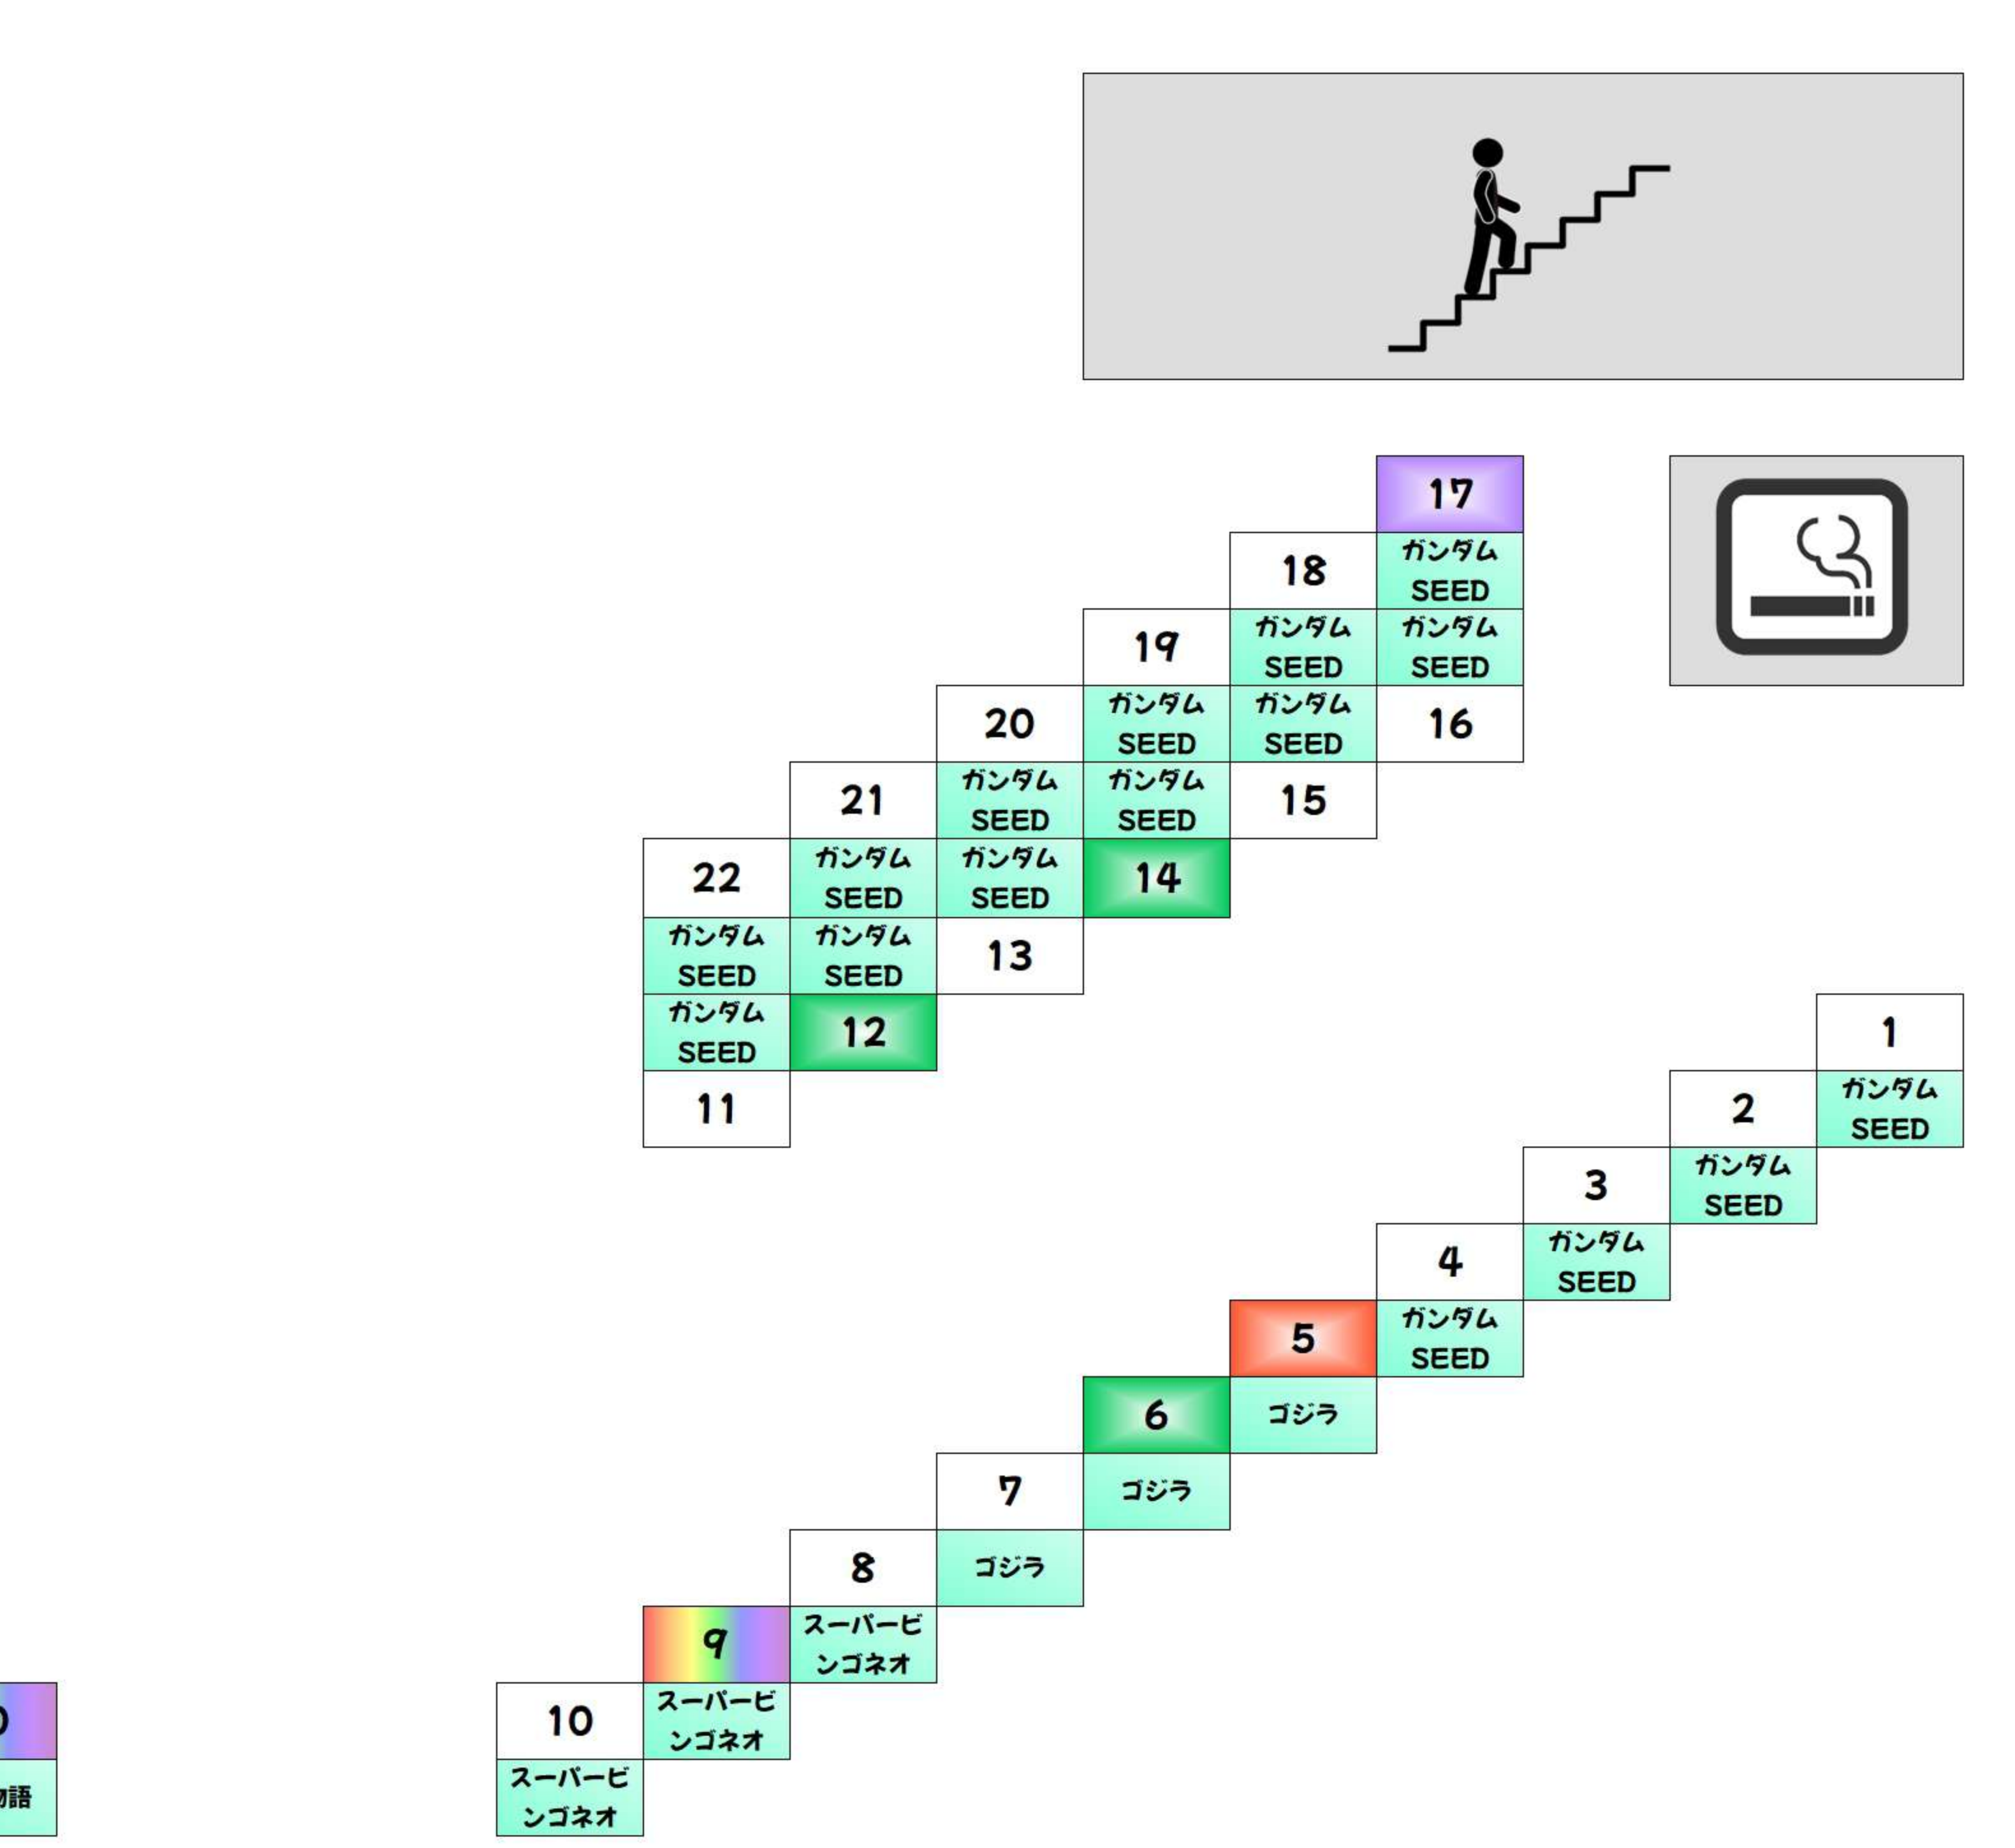

BF +1,000枚以上 +2,000枚以上 +3,000枚以上 +5,000枚以上 +10,000枚以上

Table of BF floor items including items like 'からくりサーカス' and 'ワタルレ イウ' with their respective counts and categories.

Table of BF floor items including items like 'からくりサーカス' and 'ToLOVE 3' with their respective counts and categories.

2F +1,000枚以上 +2,000枚以上 +3,000枚以上 +5,000枚以上 +10,000枚以上

Table of 2F floor items including items like 'モンパル イス' and 'モンスター' with their respective counts and categories.

Table of 2F floor items including items like 'ファンキー 2' and 'マイジャグ V' with their respective counts and categories.

2F +1,000枚以上 +2,000枚以上 +3,000枚以上 +5,000枚以上 +10,000枚以上

Table of 2F floor items including items like 'モンスター' and 'モンスター' with their respective counts and categories.

Table of 2F floor items including items like 'スーパー ラック' and 'ハイオ5' with their respective counts and categories.