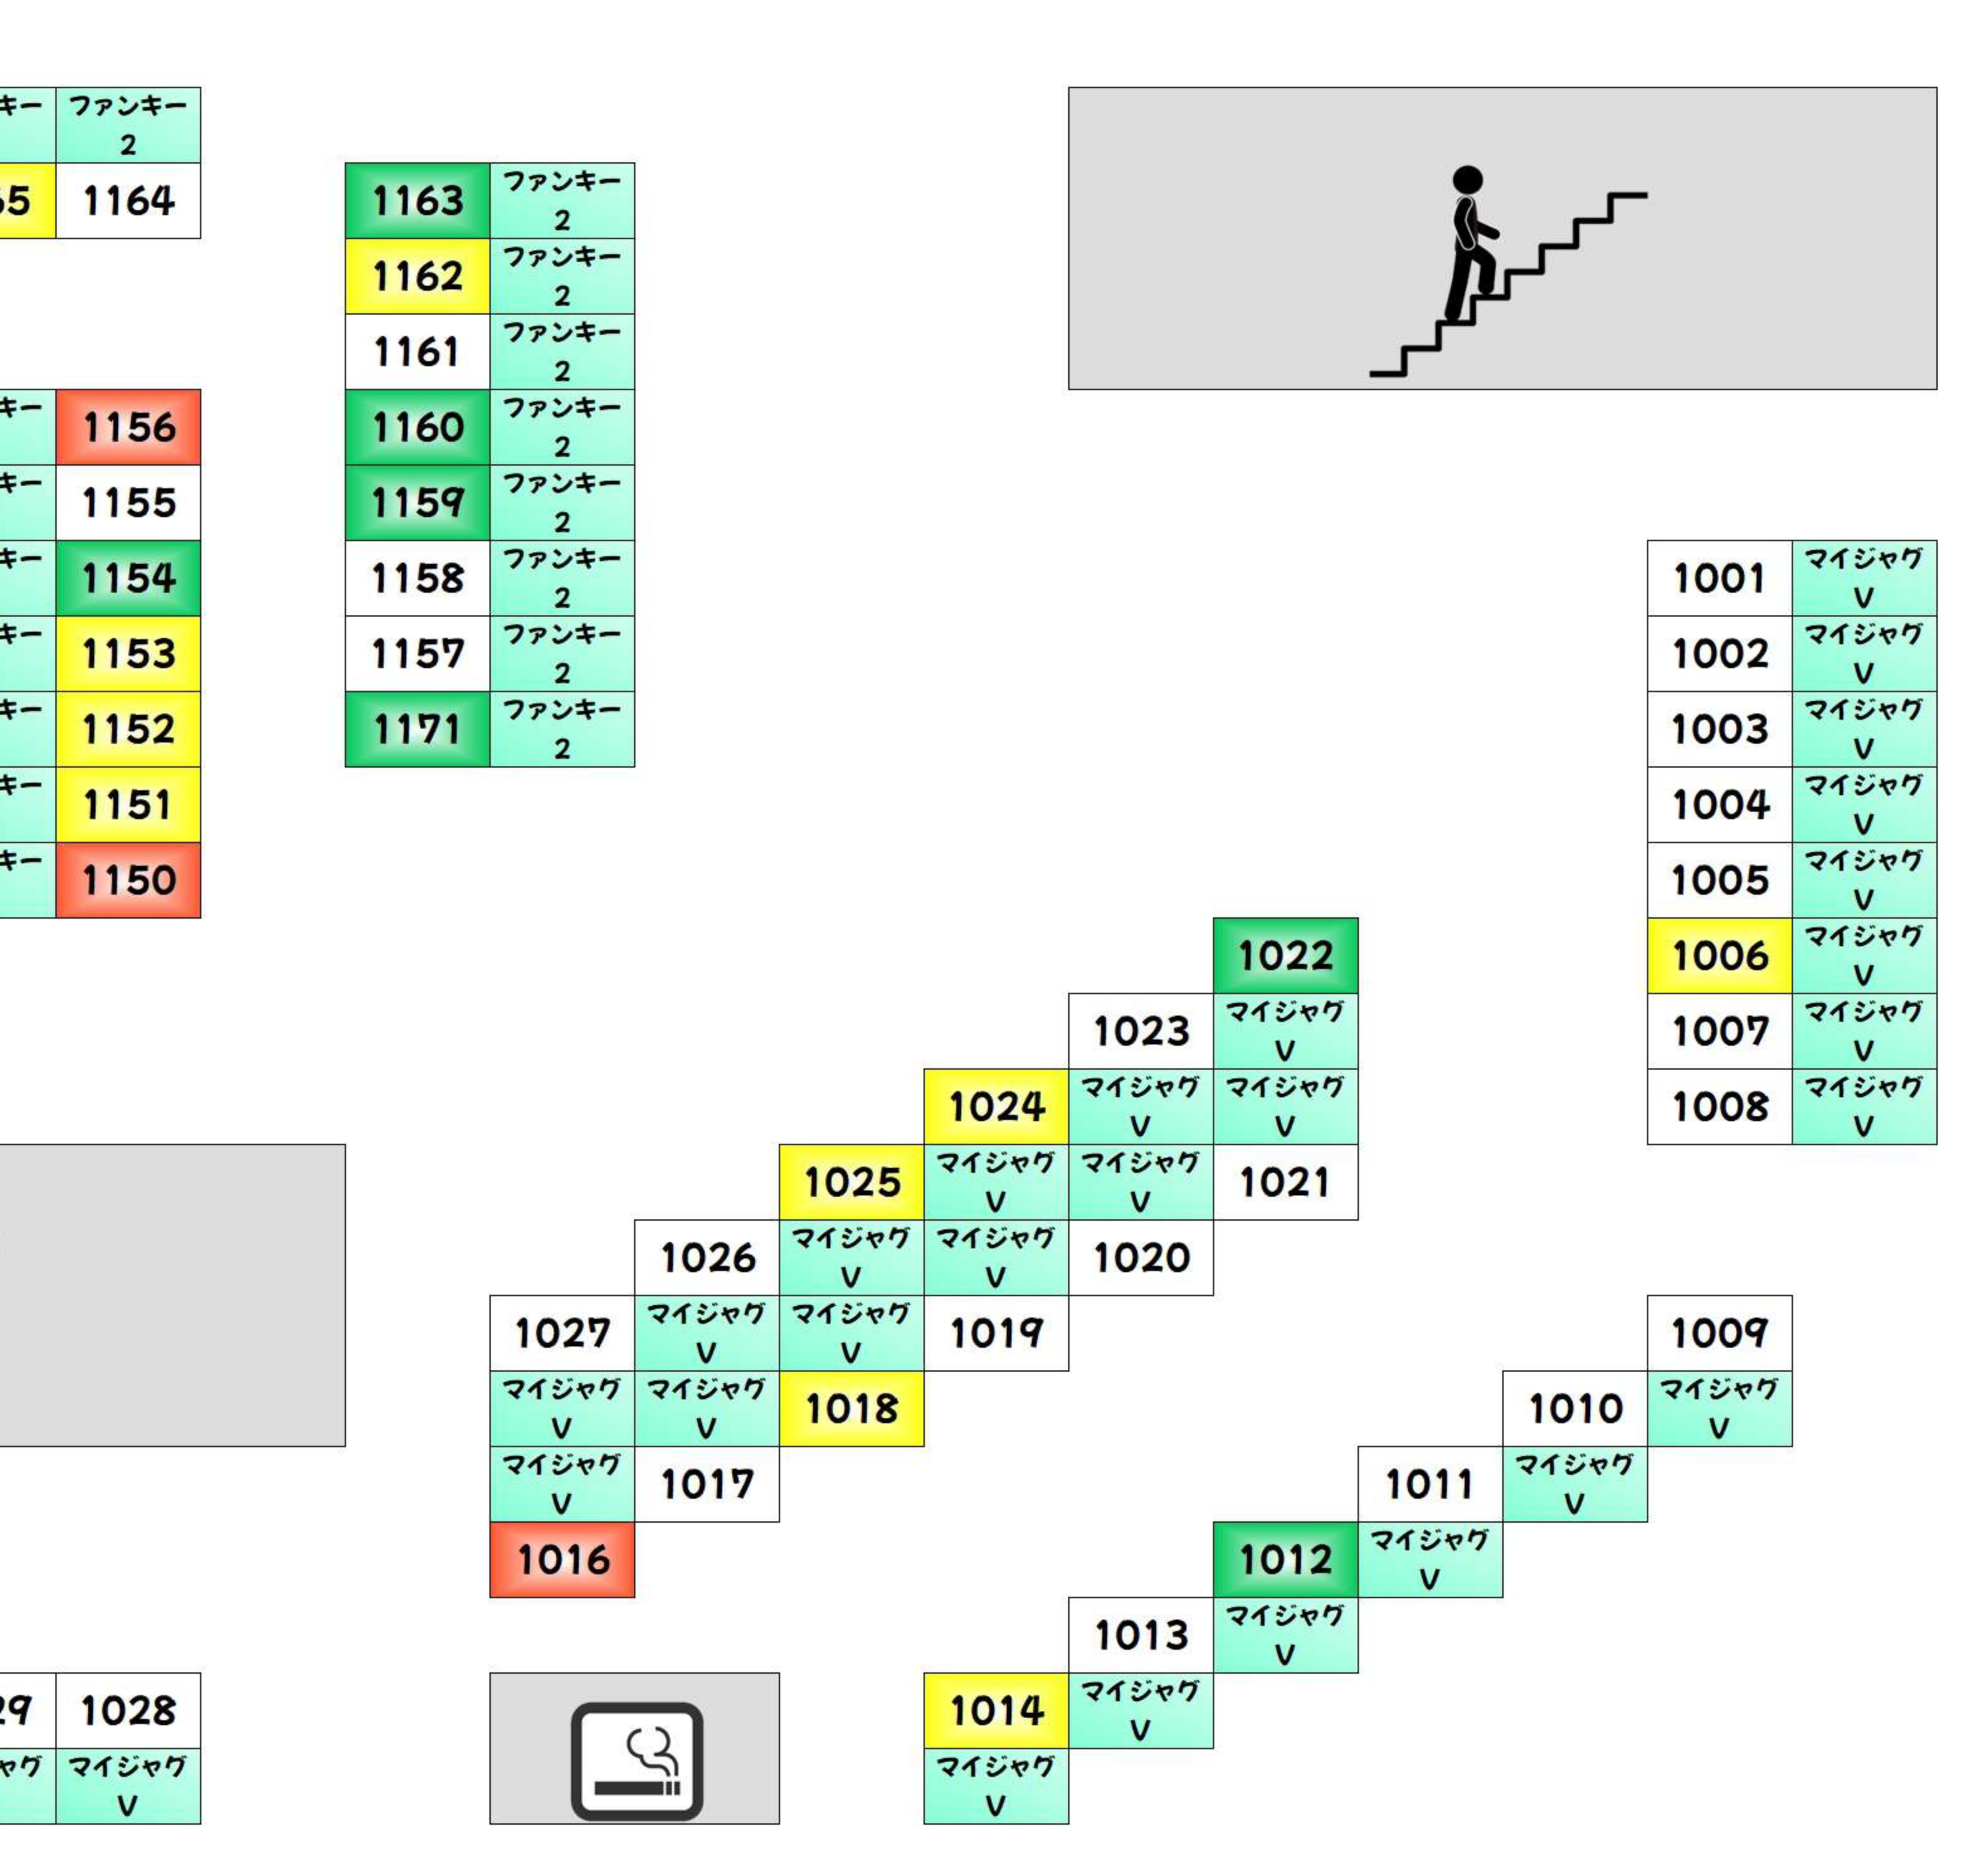

BF +1,000枚以上 +2,000枚以上 +3,000枚以上 +5,000枚以上 +10,000枚以上

Table of BF floor items including items like 'からくりサーカス' and 'ワタルレ イウ' with their respective counts and categories.

Table of BF floor items including items like 'からくりサーカス' and 'ToLOVE 3' with their respective counts and categories.

2F +1,000枚以上 +2,000枚以上 +3,000枚以上 +5,000枚以上 +10,000枚以上

Table of 2F floor items including items like 'モンパル イス' and 'モンスター' with their respective counts and categories.

Table of 2F floor items including items like 'ファンキー 2' and 'マイジャグ V' with their respective counts and categories.

2F +1,000枚以上 +2,000枚以上 +3,000枚以上 +5,000枚以上 +10,000枚以上

Table of 2F floor items including items like 'モンスター' and 'モンスター' with their respective counts and categories.

Table of 2F floor items including items like 'スーパー ラック' and 'ハイオ5' with their respective counts and categories.

3F +1,000枚以上 +2,000枚以上 +3,000枚以上 +5,000枚以上 +10,000枚以上

Table of 3F floor items including items like 'アイム' and 'アイム' with their respective counts and categories.

Table of 3F floor items including items like 'マイジャグ V' and 'マイジャグ V' with their respective counts and categories.