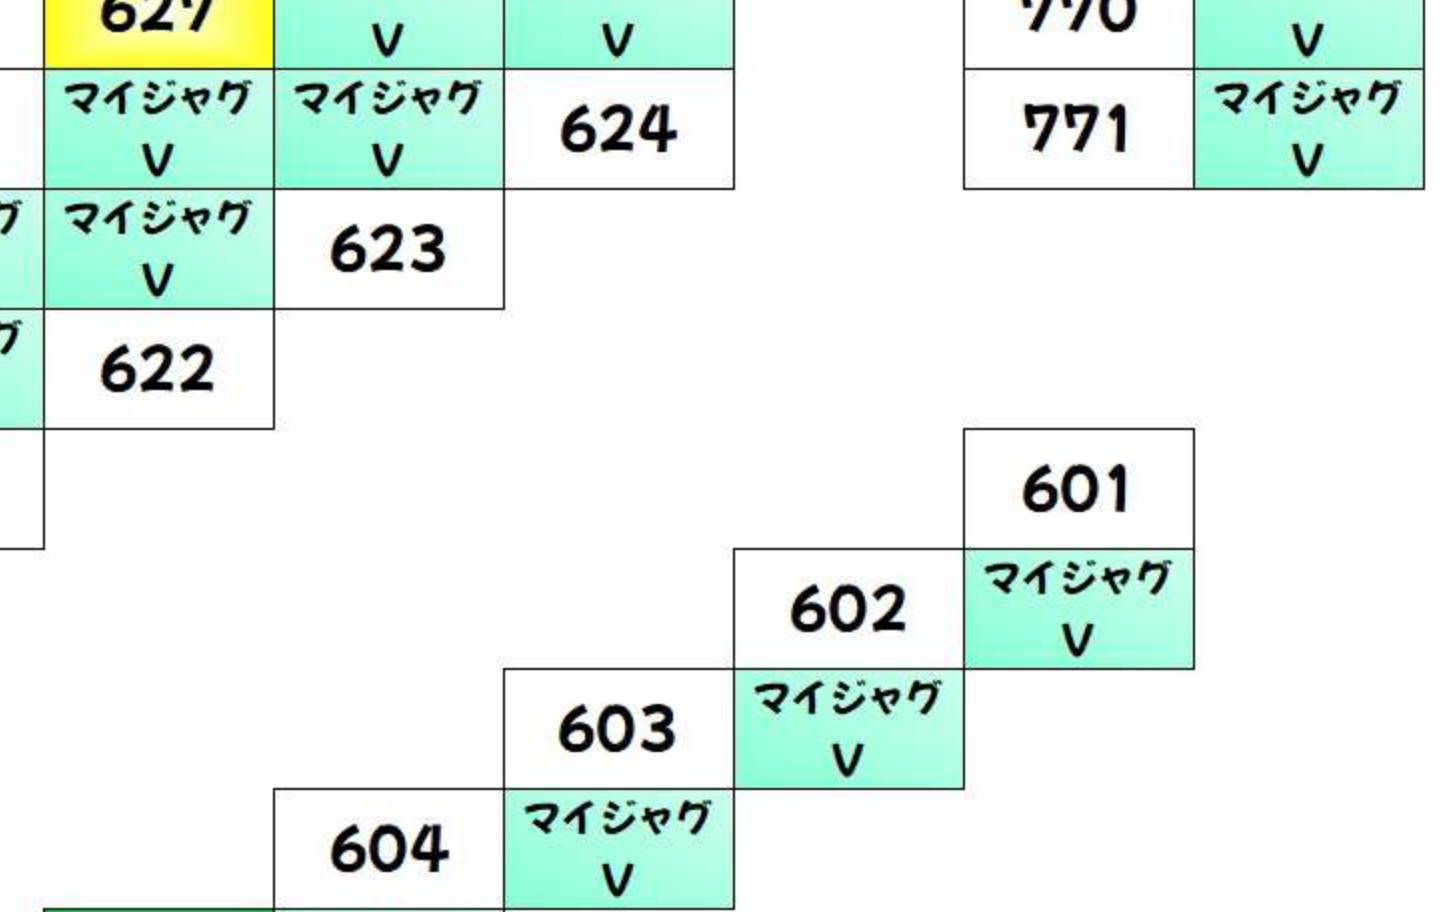

Table of room numbers and names for BF floor, including columns for 'スワスロ北' and 'スワスロ北 島の巻'.

Table of room numbers and names for BF floor, including columns for 'スワスロ北 島の巻' and 'スワスロ北 島の巻'.

2F +1,000枚以上 +2,000枚以上 +3,000枚以上 +5,000枚以上 +10,000枚以上

Table of room numbers and names for 2F floor, including columns for 'かばり' and 'モンパント'.

Table of room numbers and names for 2F floor, including columns for 'ファンキー' and 'マイジャグ'.

Table of room numbers and names for 2F floor, including columns for 'モンパント' and '禁煙'.

Table of room numbers and names for 2F floor, including columns for '禁煙' and '禁煙'.

2F +1,000枚以上 +2,000枚以上 +3,000枚以上 +5,000枚以上 +10,000枚以上

Table of room numbers and names for 2F floor, including columns for 'Re:ゼロ' and '一方通行'.