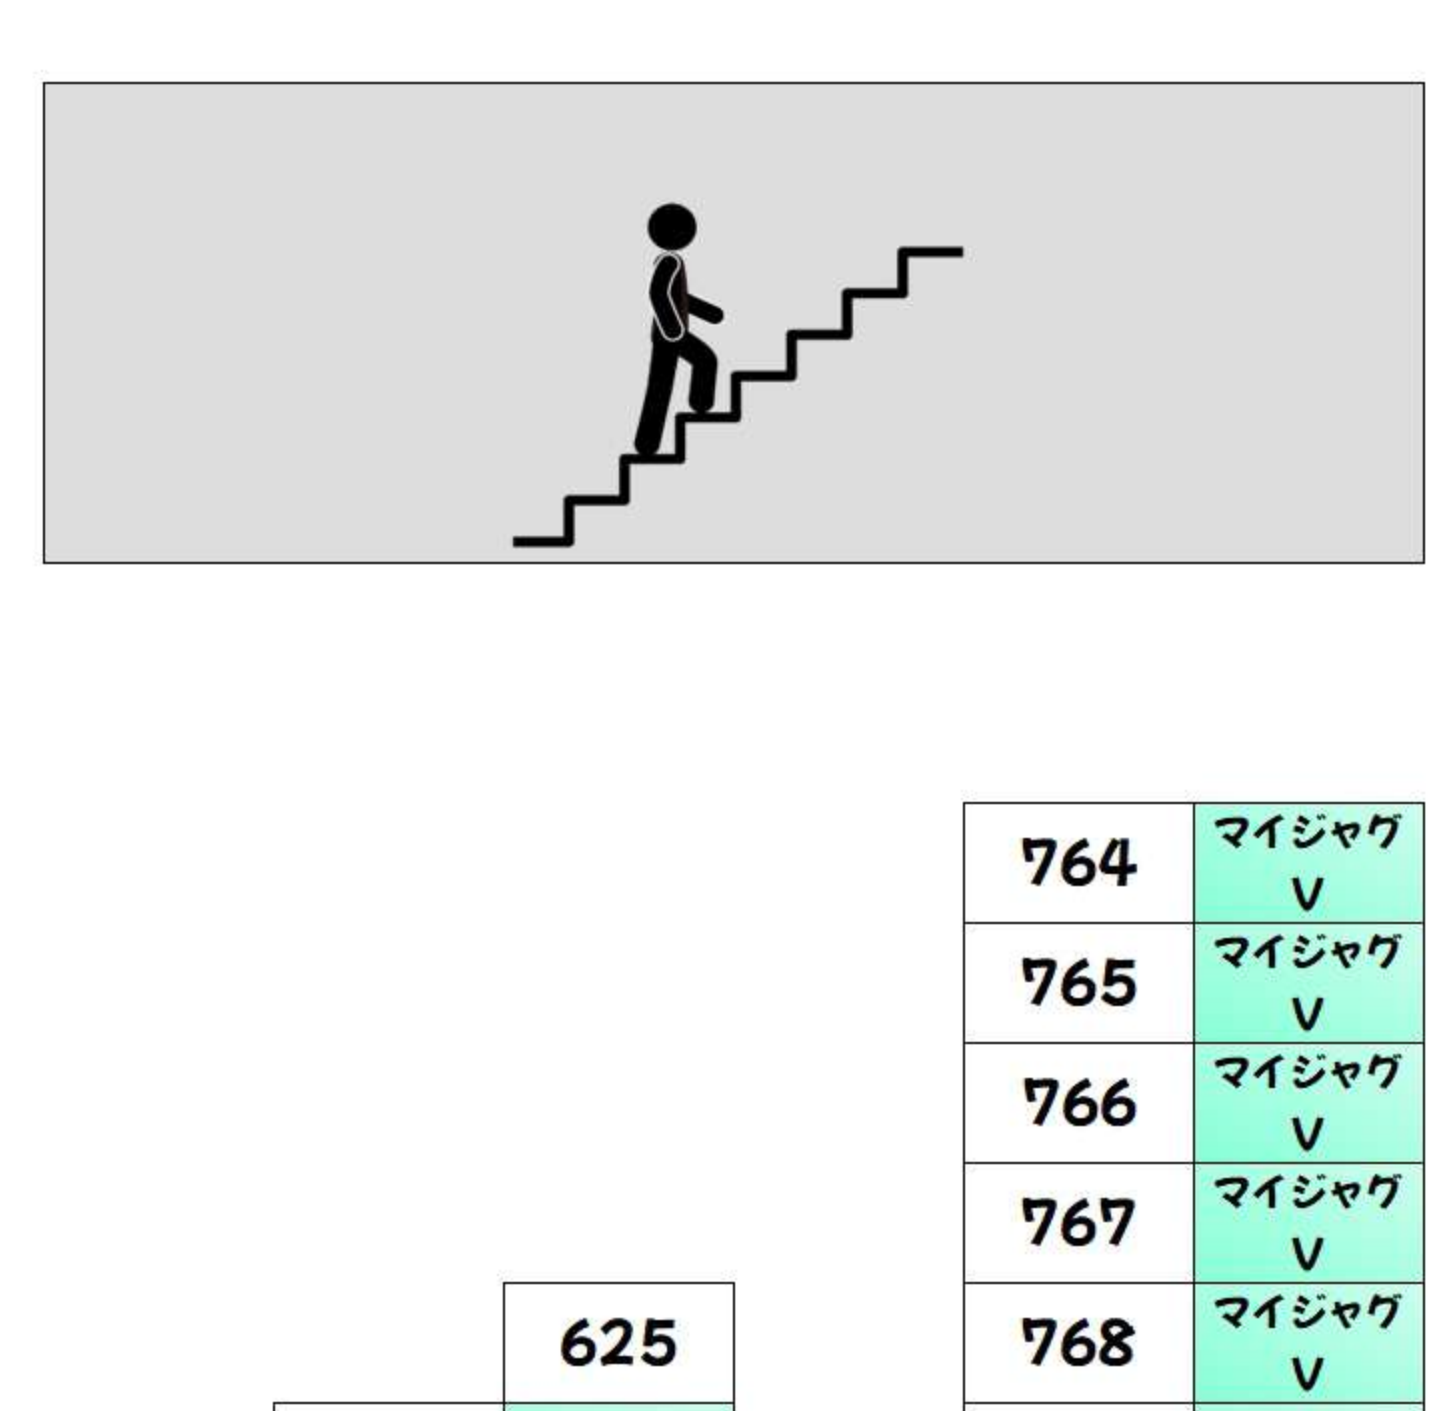

Table of room numbers and names for BF floor, including columns for 'スワスロ北' and 'スワスロ北 島の巻'.

Table of room numbers and names for BF floor, including columns for 'スワスロ北 島の巻' and 'スワスロ北 島の巻'.

2F +1,000枚以上 +2,000枚以上 +3,000枚以上 +5,000枚以上 +10,000枚以上

Table of room numbers and names for 2F floor, including columns for 'かばり' and 'モンパント'.

Table of room numbers and names for 2F floor, including columns for 'ファンキー' and 'マイジャグ'.

Table of room numbers and names for 2F floor, including columns for 'モンパント' and '禁煙'.