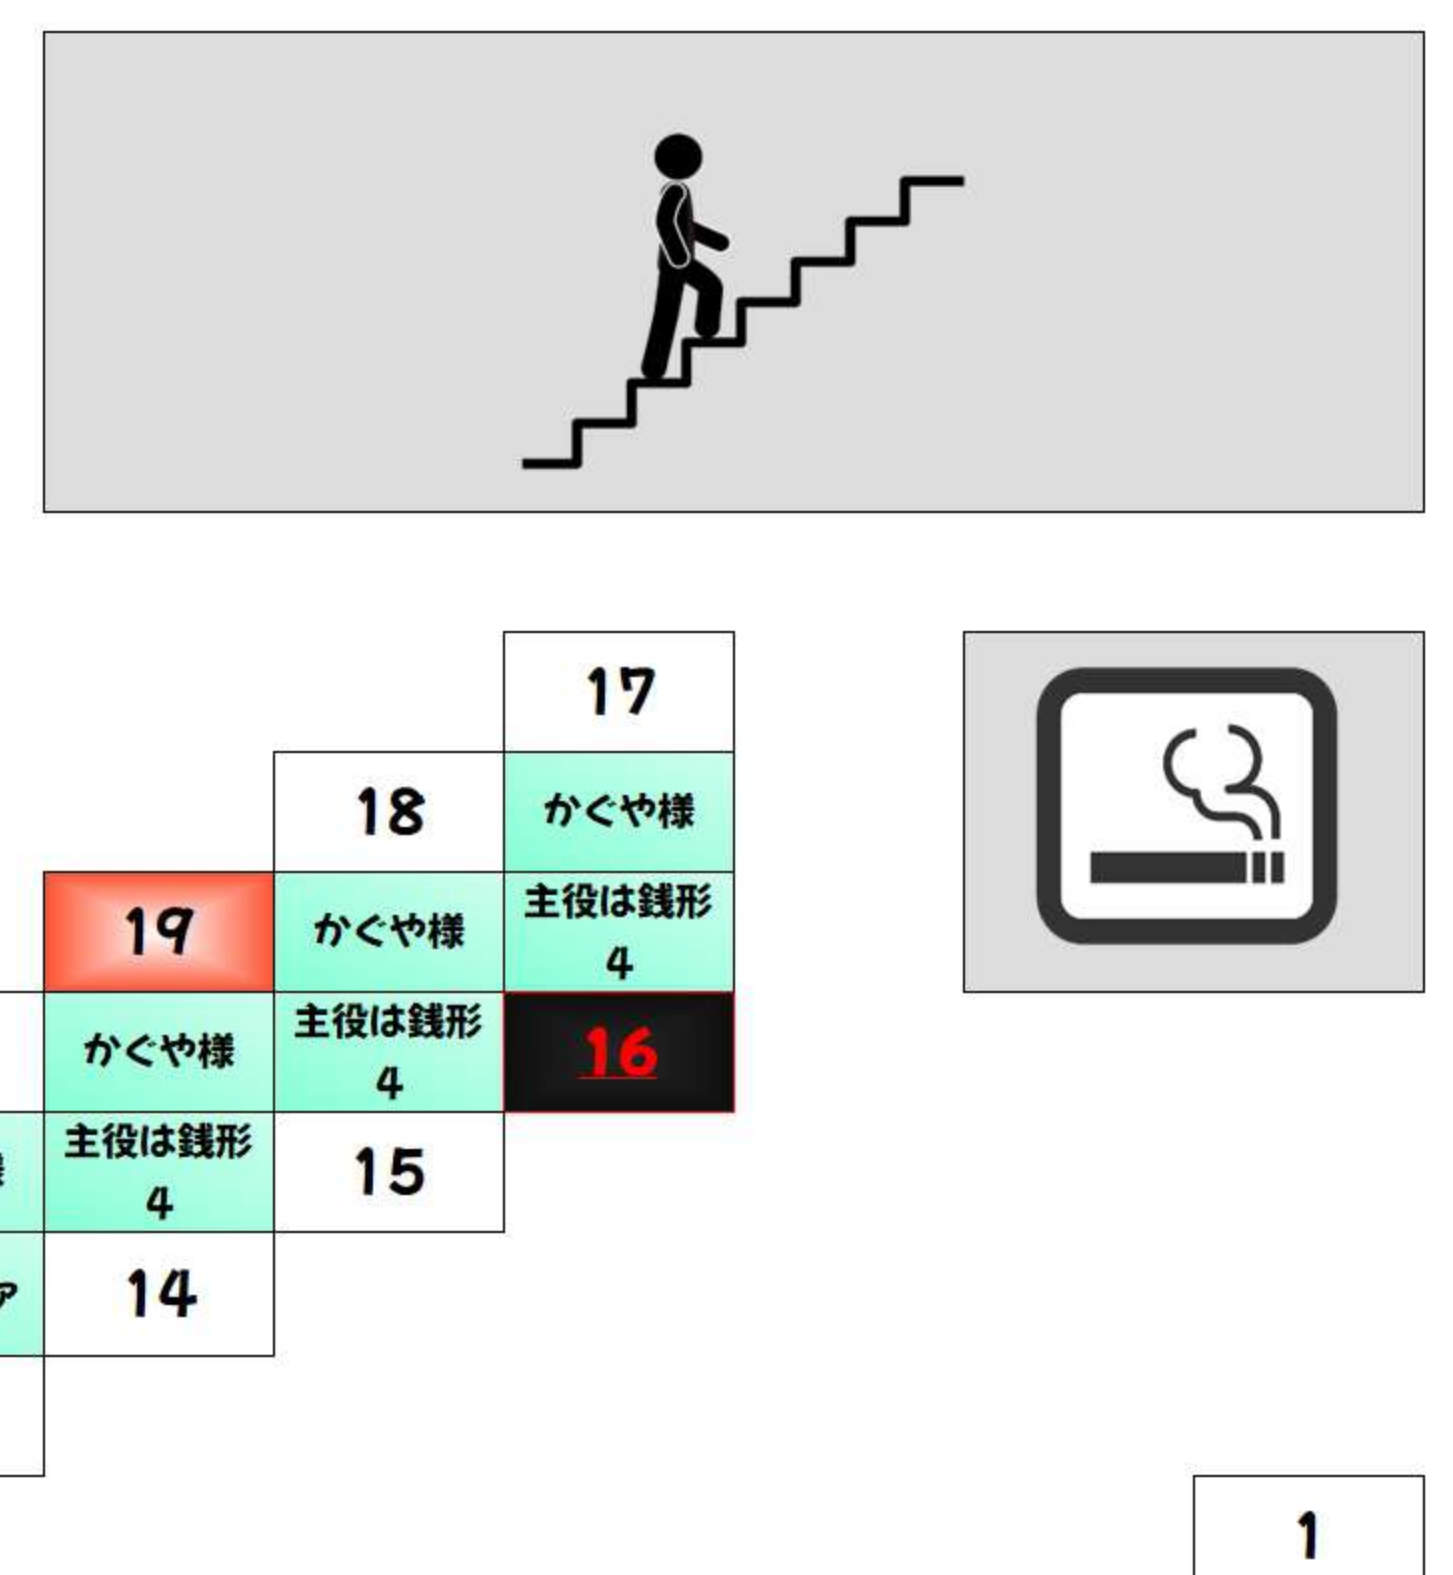

BF +1,000枚以上 +2,000枚以上 +3,000枚以上 +5,000枚以上 +10,000枚以上

Table of room numbers and names for BF floor, including columns for 'からくりサーカス' and 'ワタルグレイ'.

Table of room numbers and names for BF floor, including columns for 'からくりサーカス' and 'かぐや様'.

Table of room numbers and names for BF floor, including columns for 'スワスロ北' and 'スワスロ北 島の巻'.

Table of room numbers and names for BF floor, including columns for 'スワスロ北 島の巻' and 'スワスロ北 島の巻'.

2F +1,000枚以上 +2,000枚以上 +3,000枚以上 +5,000枚以上 +10,000枚以上

Table of room numbers and names for 2F floor, including columns for 'かばり' and 'モンパント'.

Table of room numbers and names for 2F floor, including columns for 'ファンキー' and 'マイジャグ'.

Table of room numbers and names for 2F floor, including columns for 'モンパント' and '禁煙'.

Table of room numbers and names for 2F floor, including columns for 'Re:ゼロ' and 'タン侍'.

Table of room numbers and names for 2F floor, including columns for 'Re:ゼロ' and 'タン侍'.

Table of room numbers and names for 2F floor, including columns for 'タン侍' and 'タン侍'.