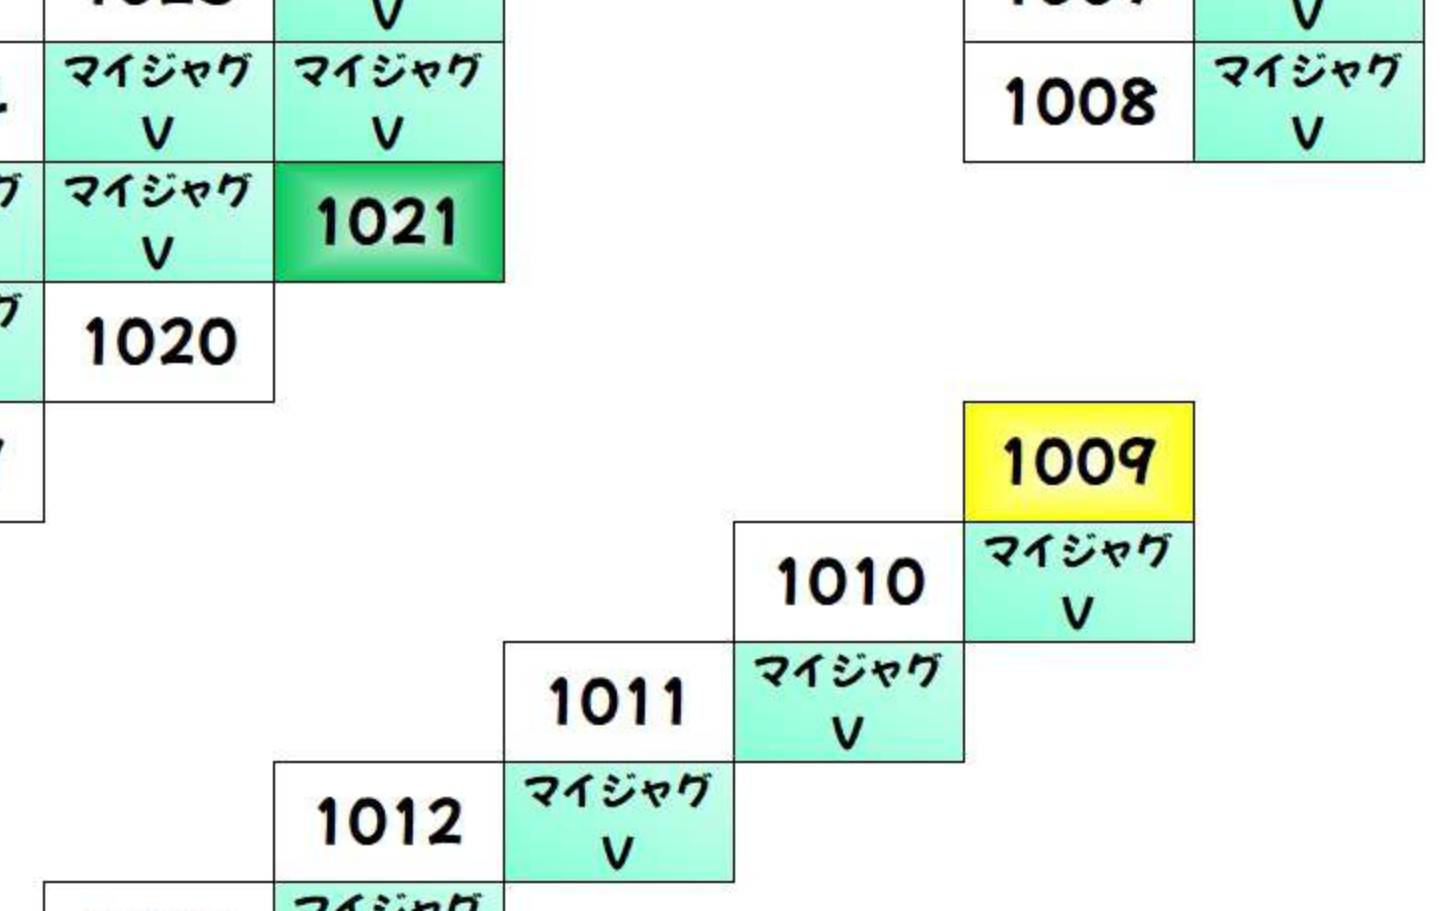

Table of room numbers and names for 3F floor, including columns for 'マイジャグ' and 'マイジャグ'.

Table of room numbers and names for 3F floor, including columns for 'アイム' and 'コーシャ'.

Table of room numbers and names for 3F floor, including columns for 'マイジャグ' and 'マイジャグ'.