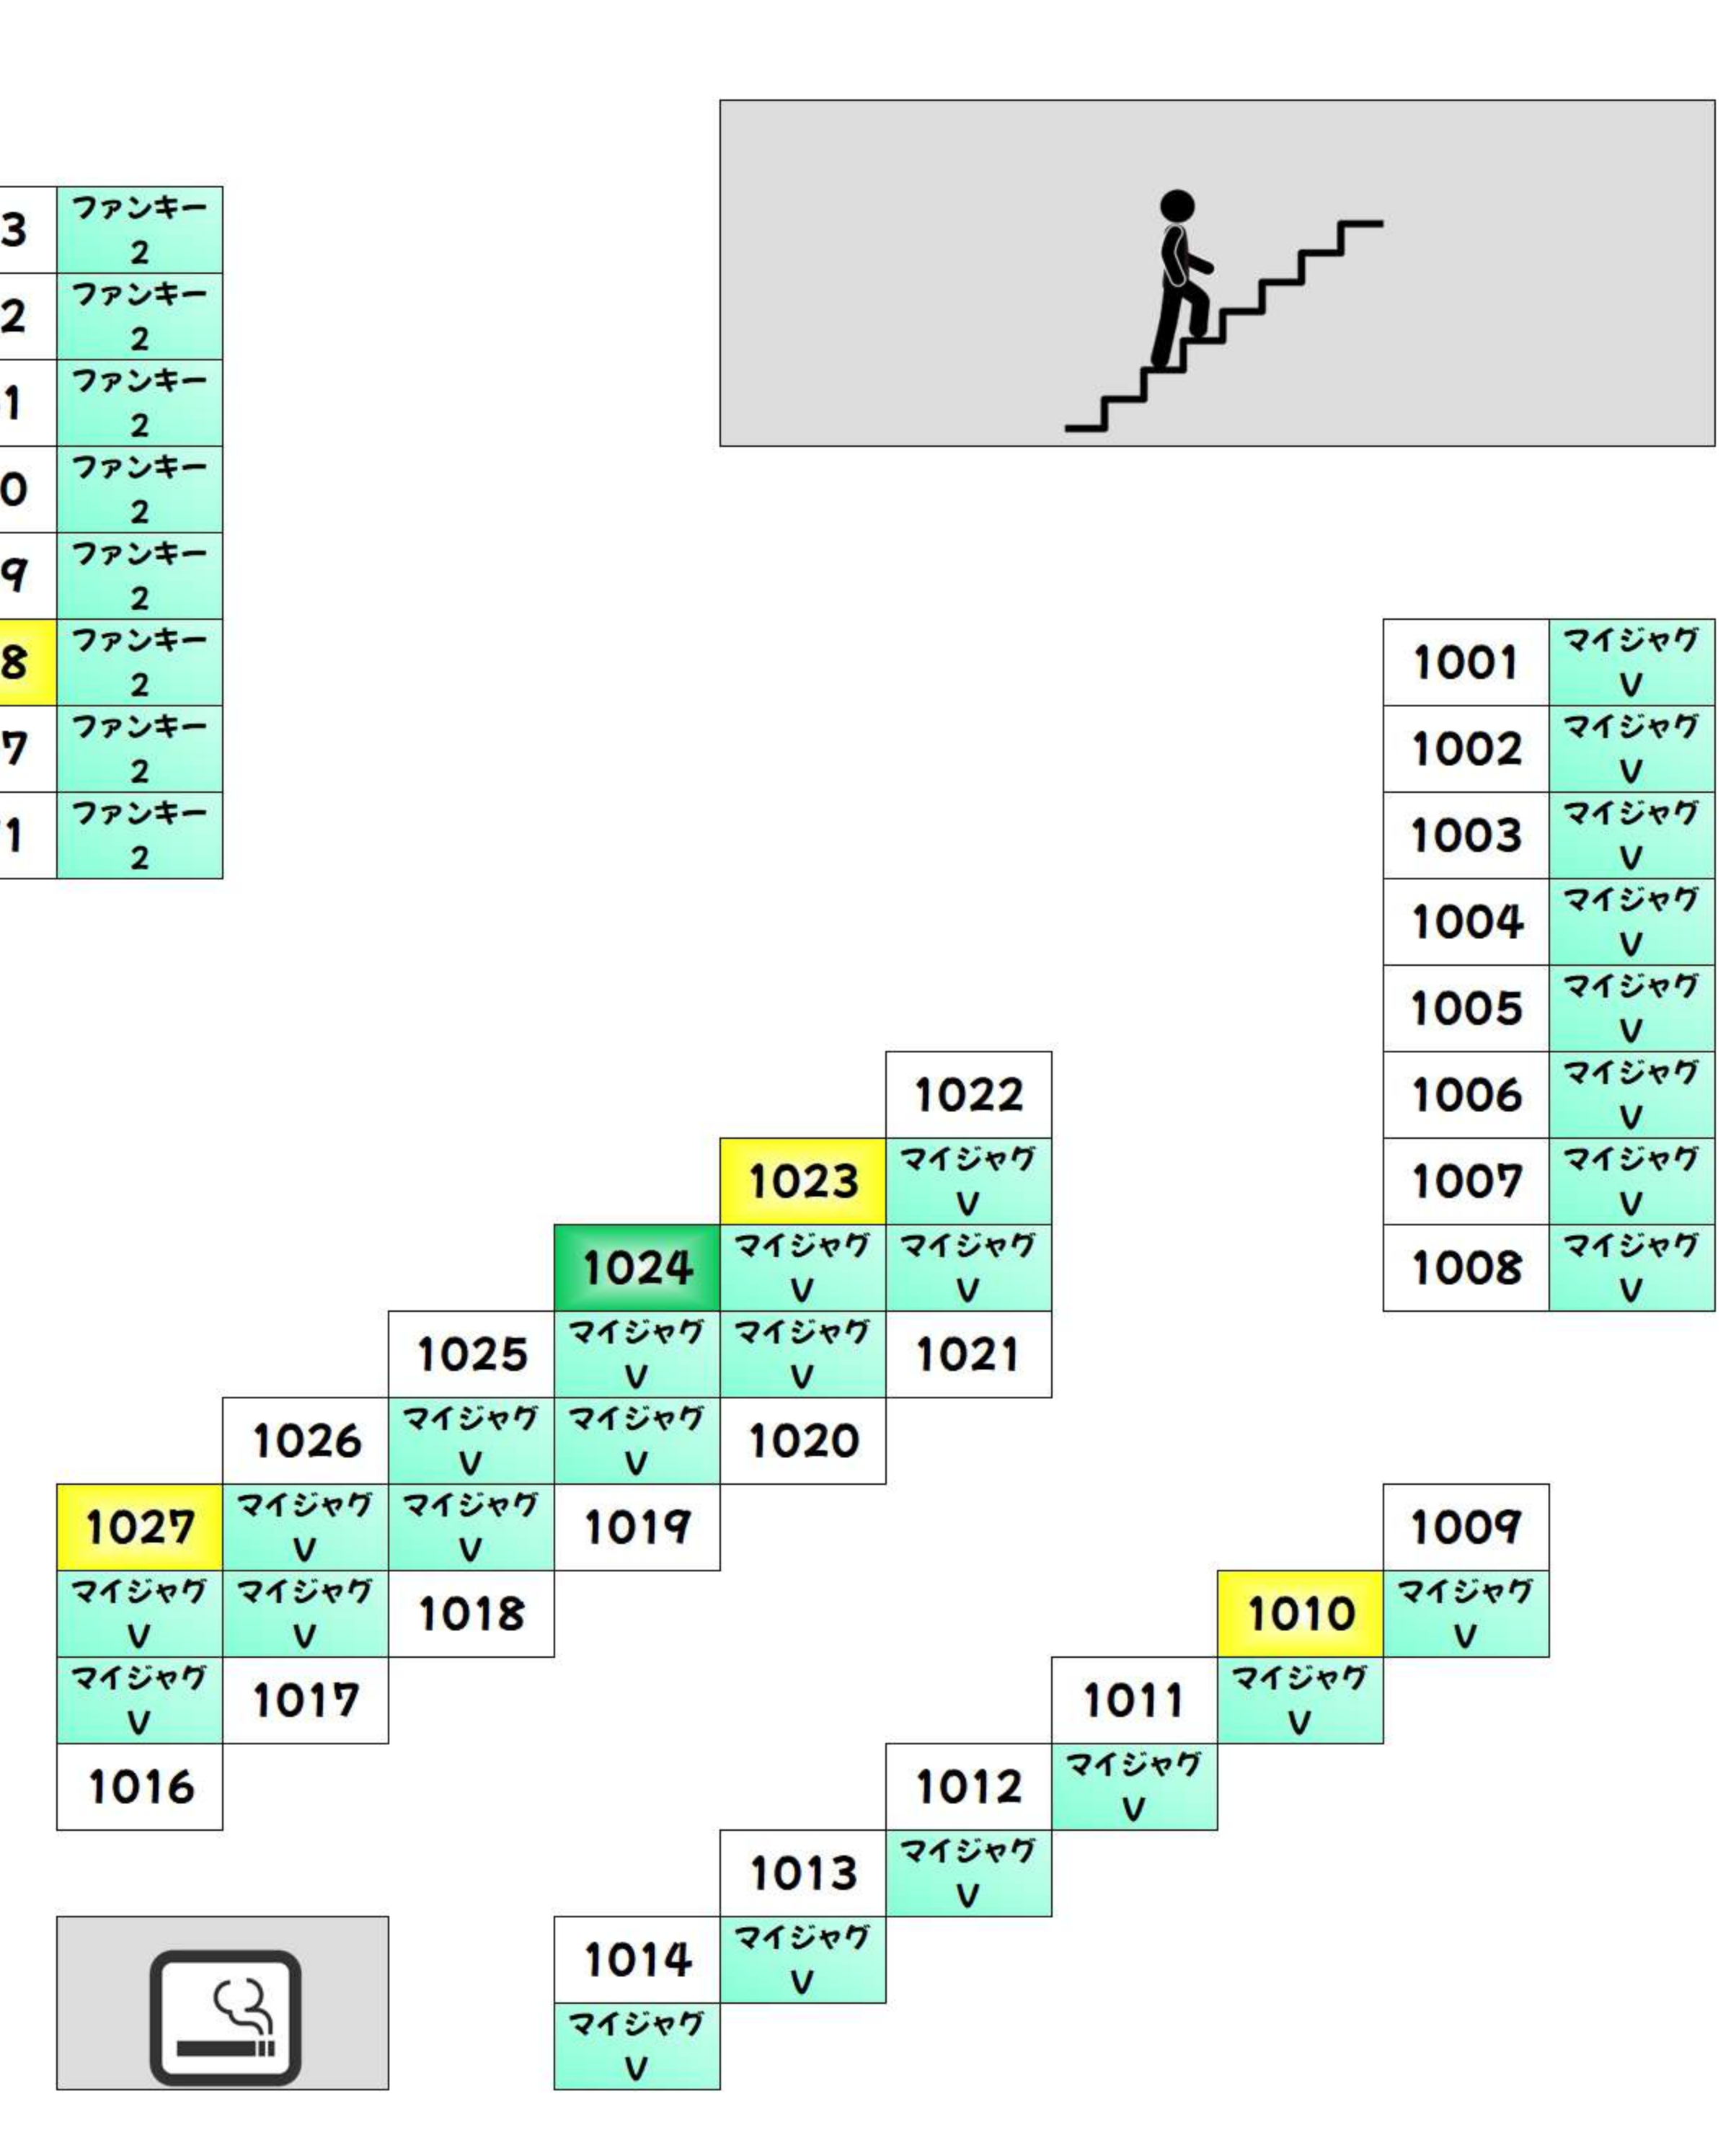

3F +1,000枚以上 +2,000枚以上 +3,000枚以上 +5,000枚以上 +10,000枚以上

Table of room numbers for 3F floor, including columns for 'アイム', 'コーシヤワ 3', and '禁煙'.

Table of room numbers for 3F floor, including columns for 'マイジャヴ V', 'ハビシヤワ V', and '禁煙'.