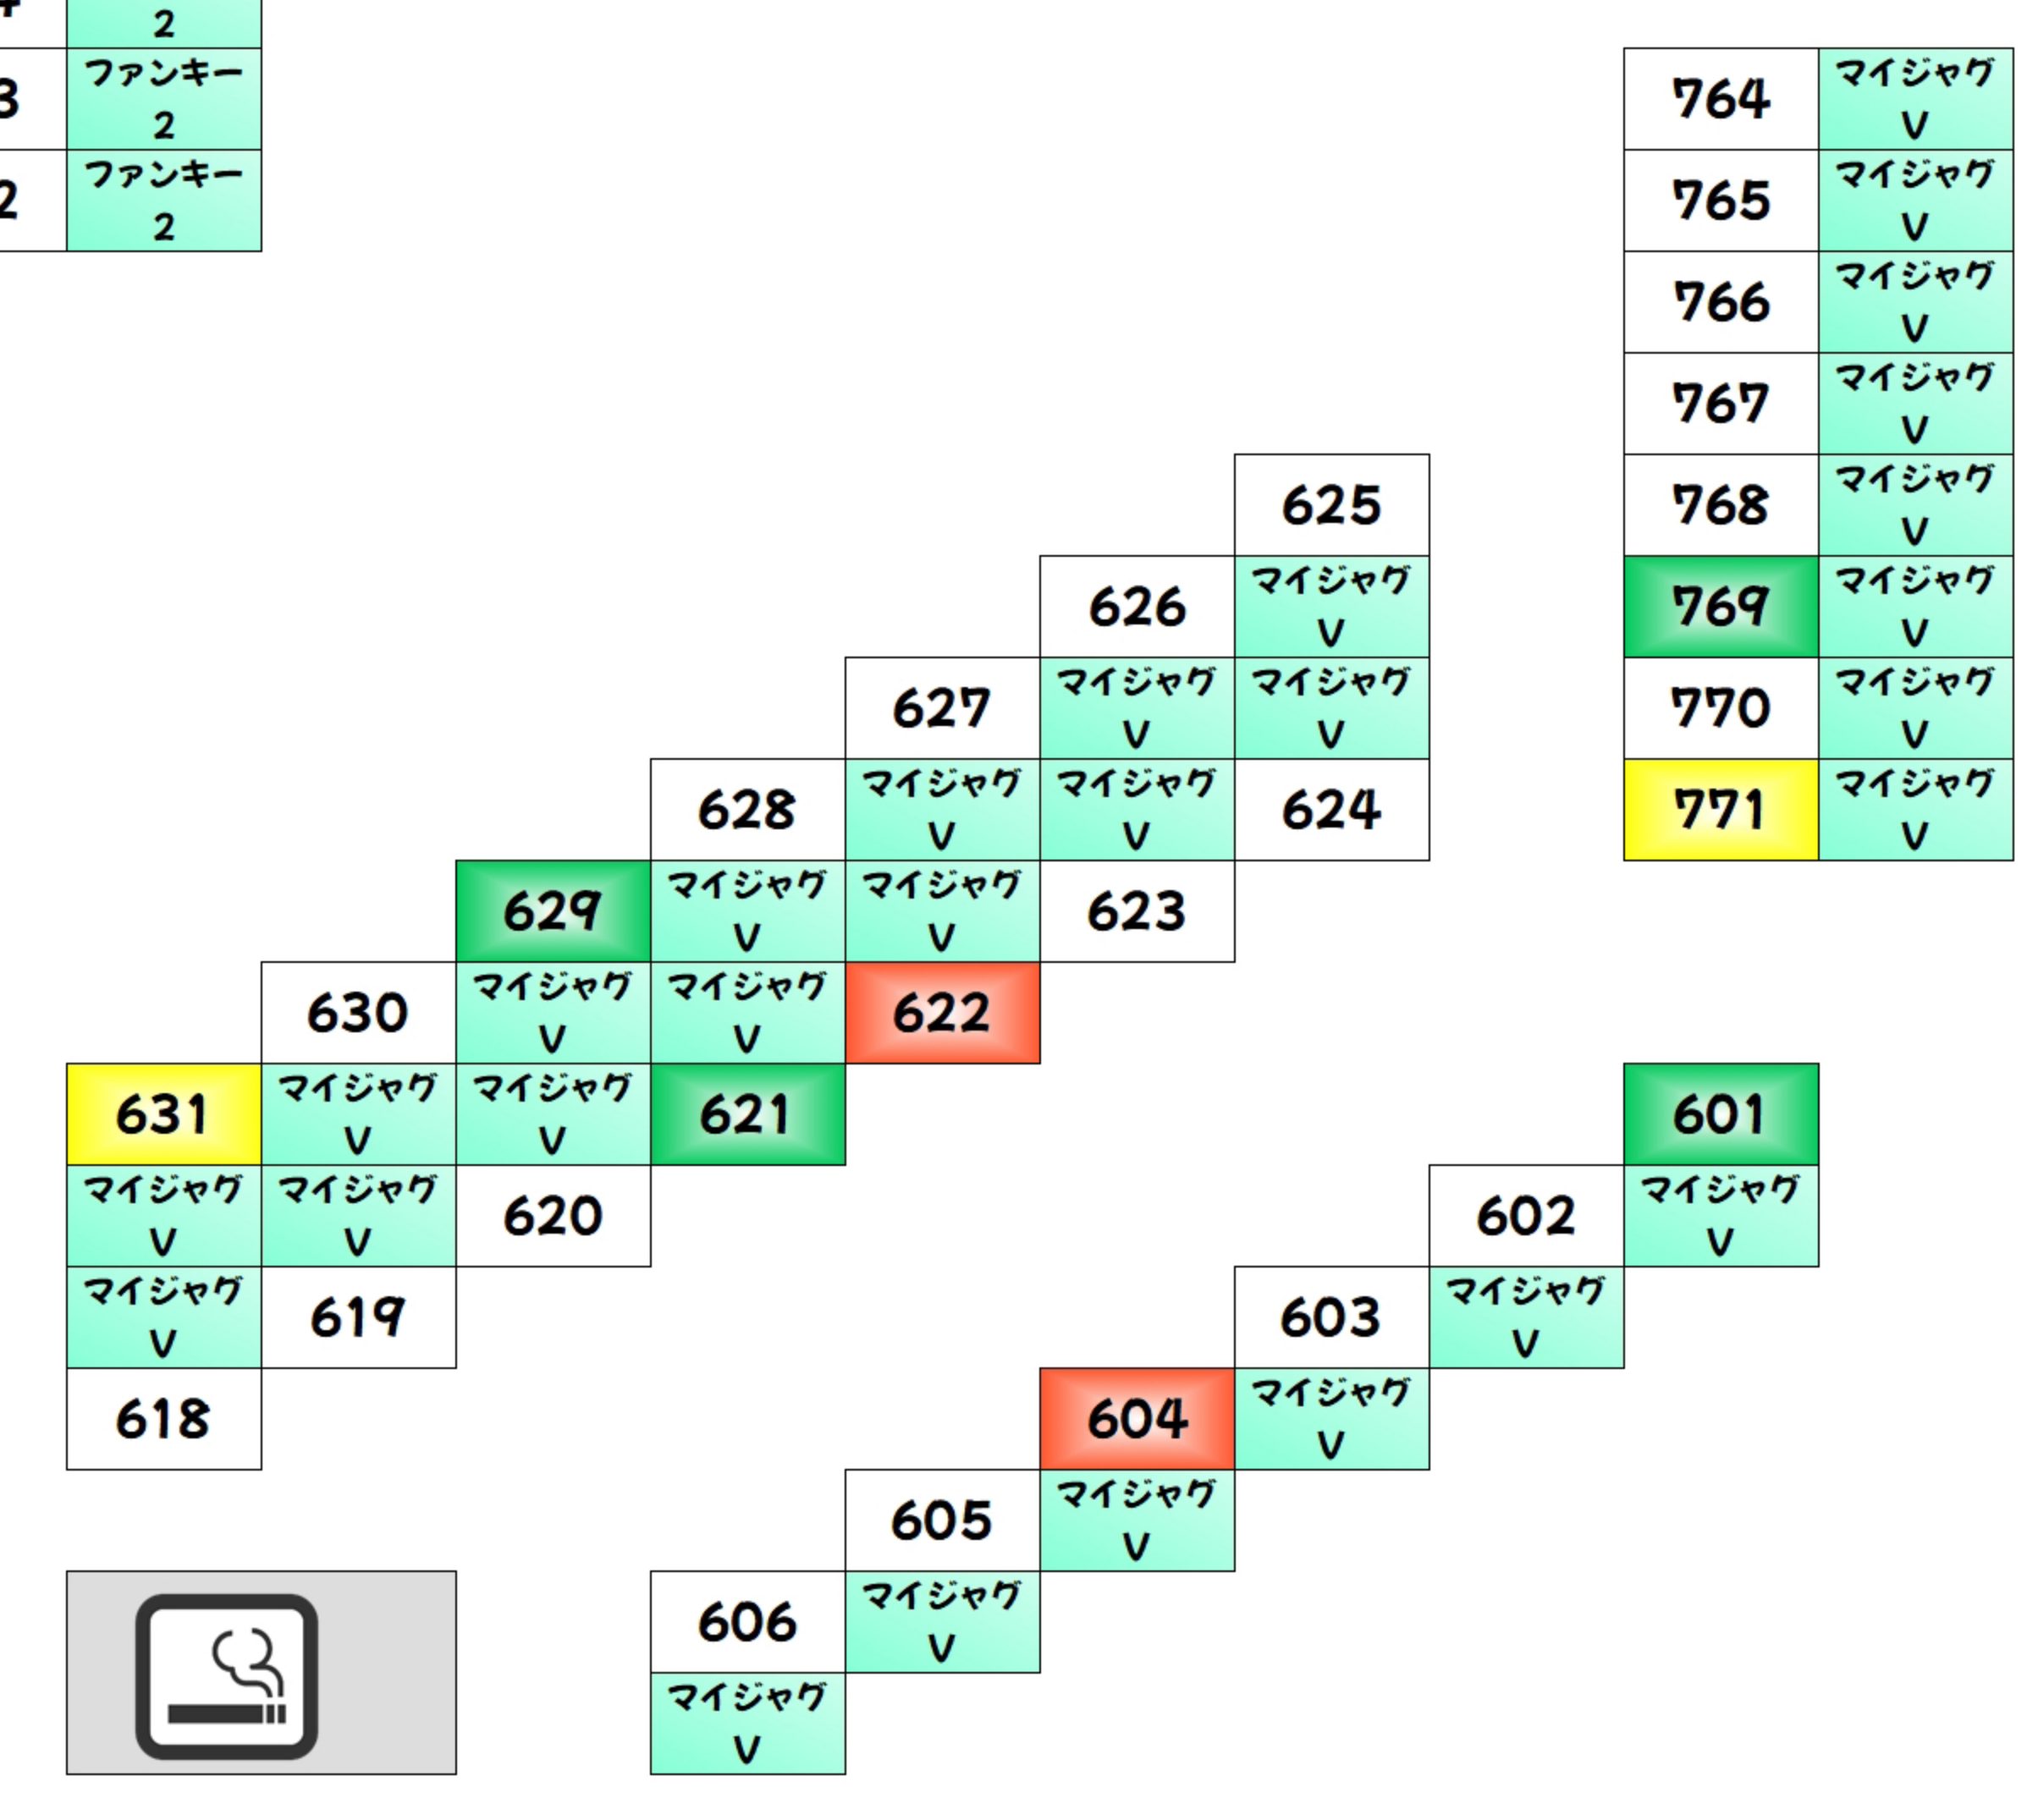

Table with columns for 'L線トン' and 'モンスター イズ' with values ranging from 674 to 774.

Table with columns for 'ファンキー 2' and 'マイジャウ V' with values ranging from 732 to 758.

Table with columns for 'モンスター イズ' and 'Lコード イーター' with values ranging from 644 to 688.

Table with columns for 'Lコード イーター' and 'マイジャウ V' with values ranging from 619 to 724.

2F +1,000枚以上 +2,000枚以上 +3,000枚以上 +5,000枚以上 +10,000枚以上

Table with columns for '新選乙女' and 'SBJ' with values ranging from 827 to 836.

Table with columns for 'L線' and 'SBJ' with values ranging from 805 to 885.

Table with columns for 'SBJ' and 'ハイオ5' with values ranging from 816 to 826.

Table with columns for 'マキシロ' and 'うしろ白' with values ranging from 801 to 879.

Table with columns for '新ハナビ' and 'A-SLOT' with values ranging from 1352 to 1378.

Table with columns for 'A-SLOT' and 'アキマス' with values ranging from 1322 to 1333.