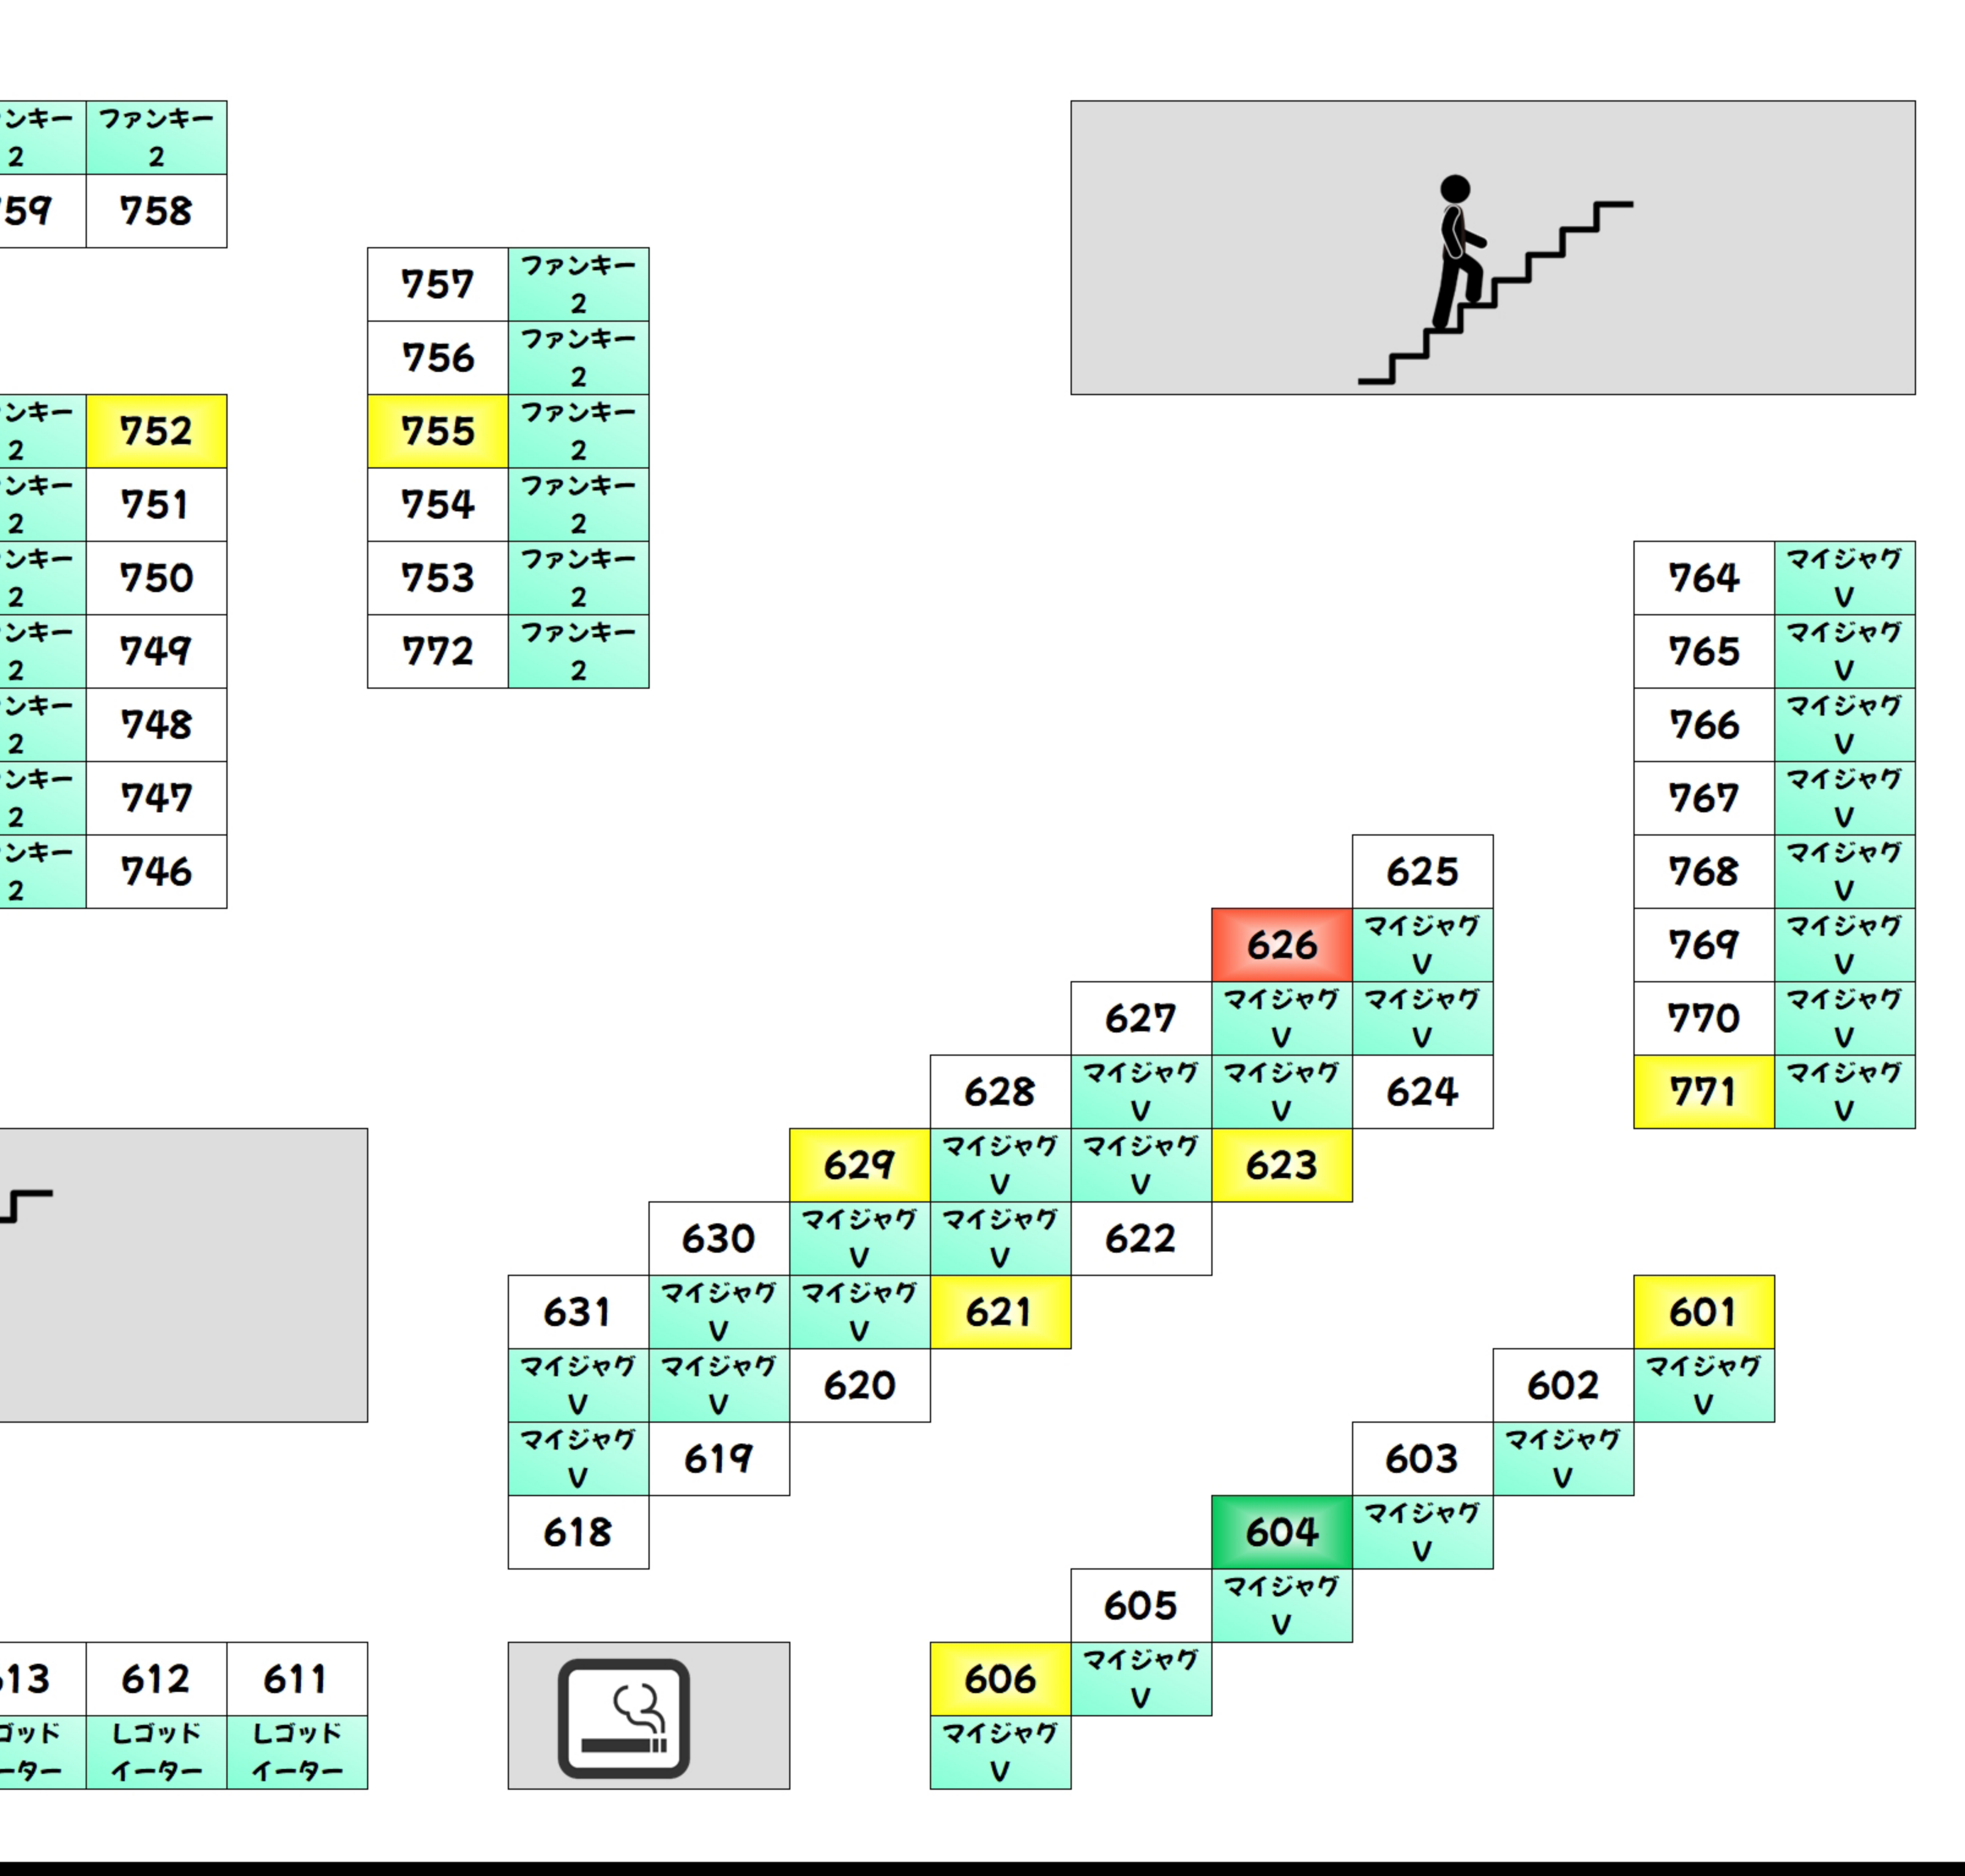

BF +1,000枚以上 +2,000枚以上 +3,000枚以上 +5,000枚以上 +10,000枚以上

Table of BF floor items with counts and categories. Includes items like 'からくりサーカス' and 'ワラルシイ'.

Table of BF floor items with counts and categories. Includes items like 'からくりサーカス' and 'かぐや様'.

2F +1,000枚以上 +2,000枚以上 +3,000枚以上 +5,000枚以上 +10,000枚以上

Table of 2F floor items with counts and categories. Includes items like 'かばり' and 'モンパルイ'.

Table of 2F floor items with counts and categories. Includes items like 'ファンキー' and 'マイショウ'.

2F +1,000枚以上 +2,000枚以上 +3,000枚以上 +5,000枚以上 +10,000枚以上

Table of 2F floor items with counts and categories. Includes items like 'L東京増' and 'Re:ゼロ'.

Table of 2F floor items with counts and categories. Includes items like 'L東京増' and 'Re:ゼロ'.

4F +1,000枚以上 +2,000枚以上 +3,000枚以上 +5,000枚以上 +10,000枚以上

Table of 4F floor items with counts and categories. Includes items like '新ハナビ' and 'A-SLOT'.

Table of 4F floor items with counts and categories. Includes items like '新ハナビ' and 'A-SLOT'.