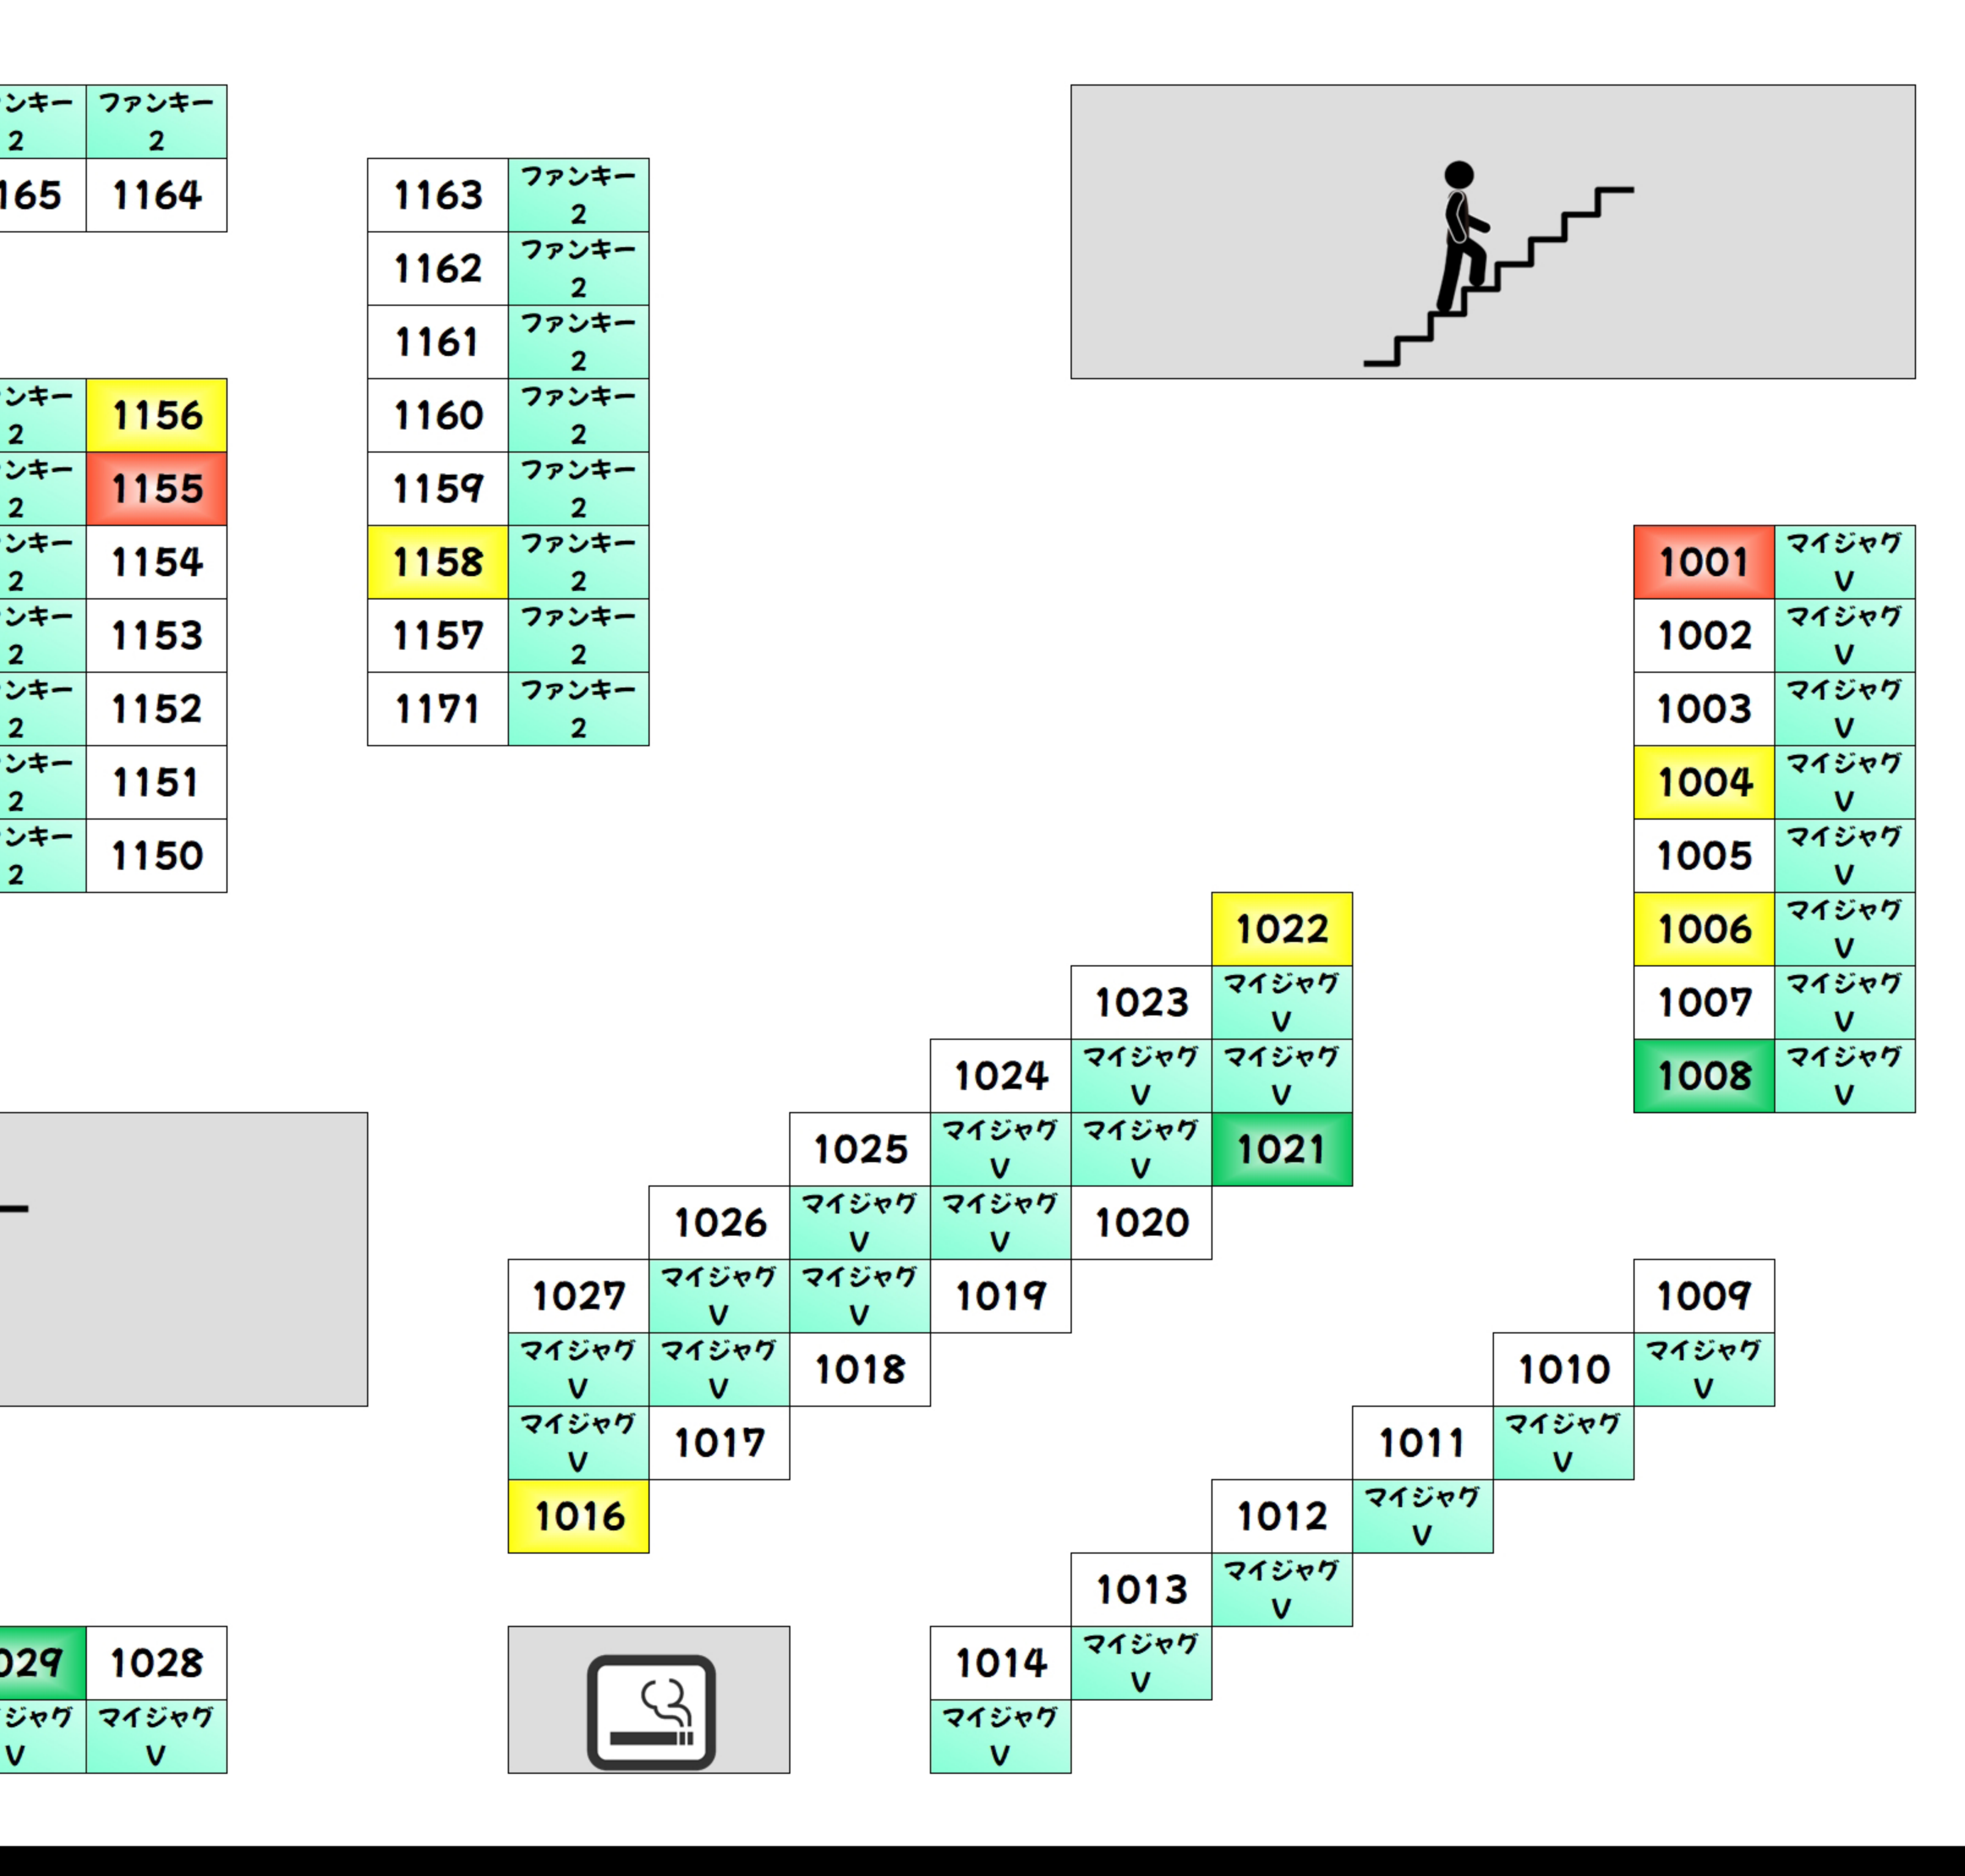

BF +1,000枚以上 +2,000枚以上 +3,000枚以上 +5,000枚以上 +10,000枚以上

Table of BF floor items with counts and categories. Includes items like 'からくりサーカス' and 'ワラルシイ'.

Table of BF floor items with counts and categories. Includes items like 'からくりサーカス' and 'かぐや様'.

2F +1,000枚以上 +2,000枚以上 +3,000枚以上 +5,000枚以上 +10,000枚以上

Table of 2F floor items with counts and categories. Includes items like 'かばり' and 'モンパルイ'.

Table of 2F floor items with counts and categories. Includes items like 'ファンキー' and 'マイショウ'.

2F +1,000枚以上 +2,000枚以上 +3,000枚以上 +5,000枚以上 +10,000枚以上

Table of 2F floor items with counts and categories. Includes items like 'L東京増' and 'Re:ゼロ'.

Table of 2F floor items with counts and categories. Includes items like 'L東京増' and 'Re:ゼロ'.

4F +1,000枚以上 +2,000枚以上 +3,000枚以上 +5,000枚以上 +10,000枚以上

Table of 4F floor items with counts and categories. Includes items like '新ハナビ' and 'A-SLOT'.

Table of 4F floor items with counts and categories. Includes items like '新ハナビ' and 'A-SLOT'.