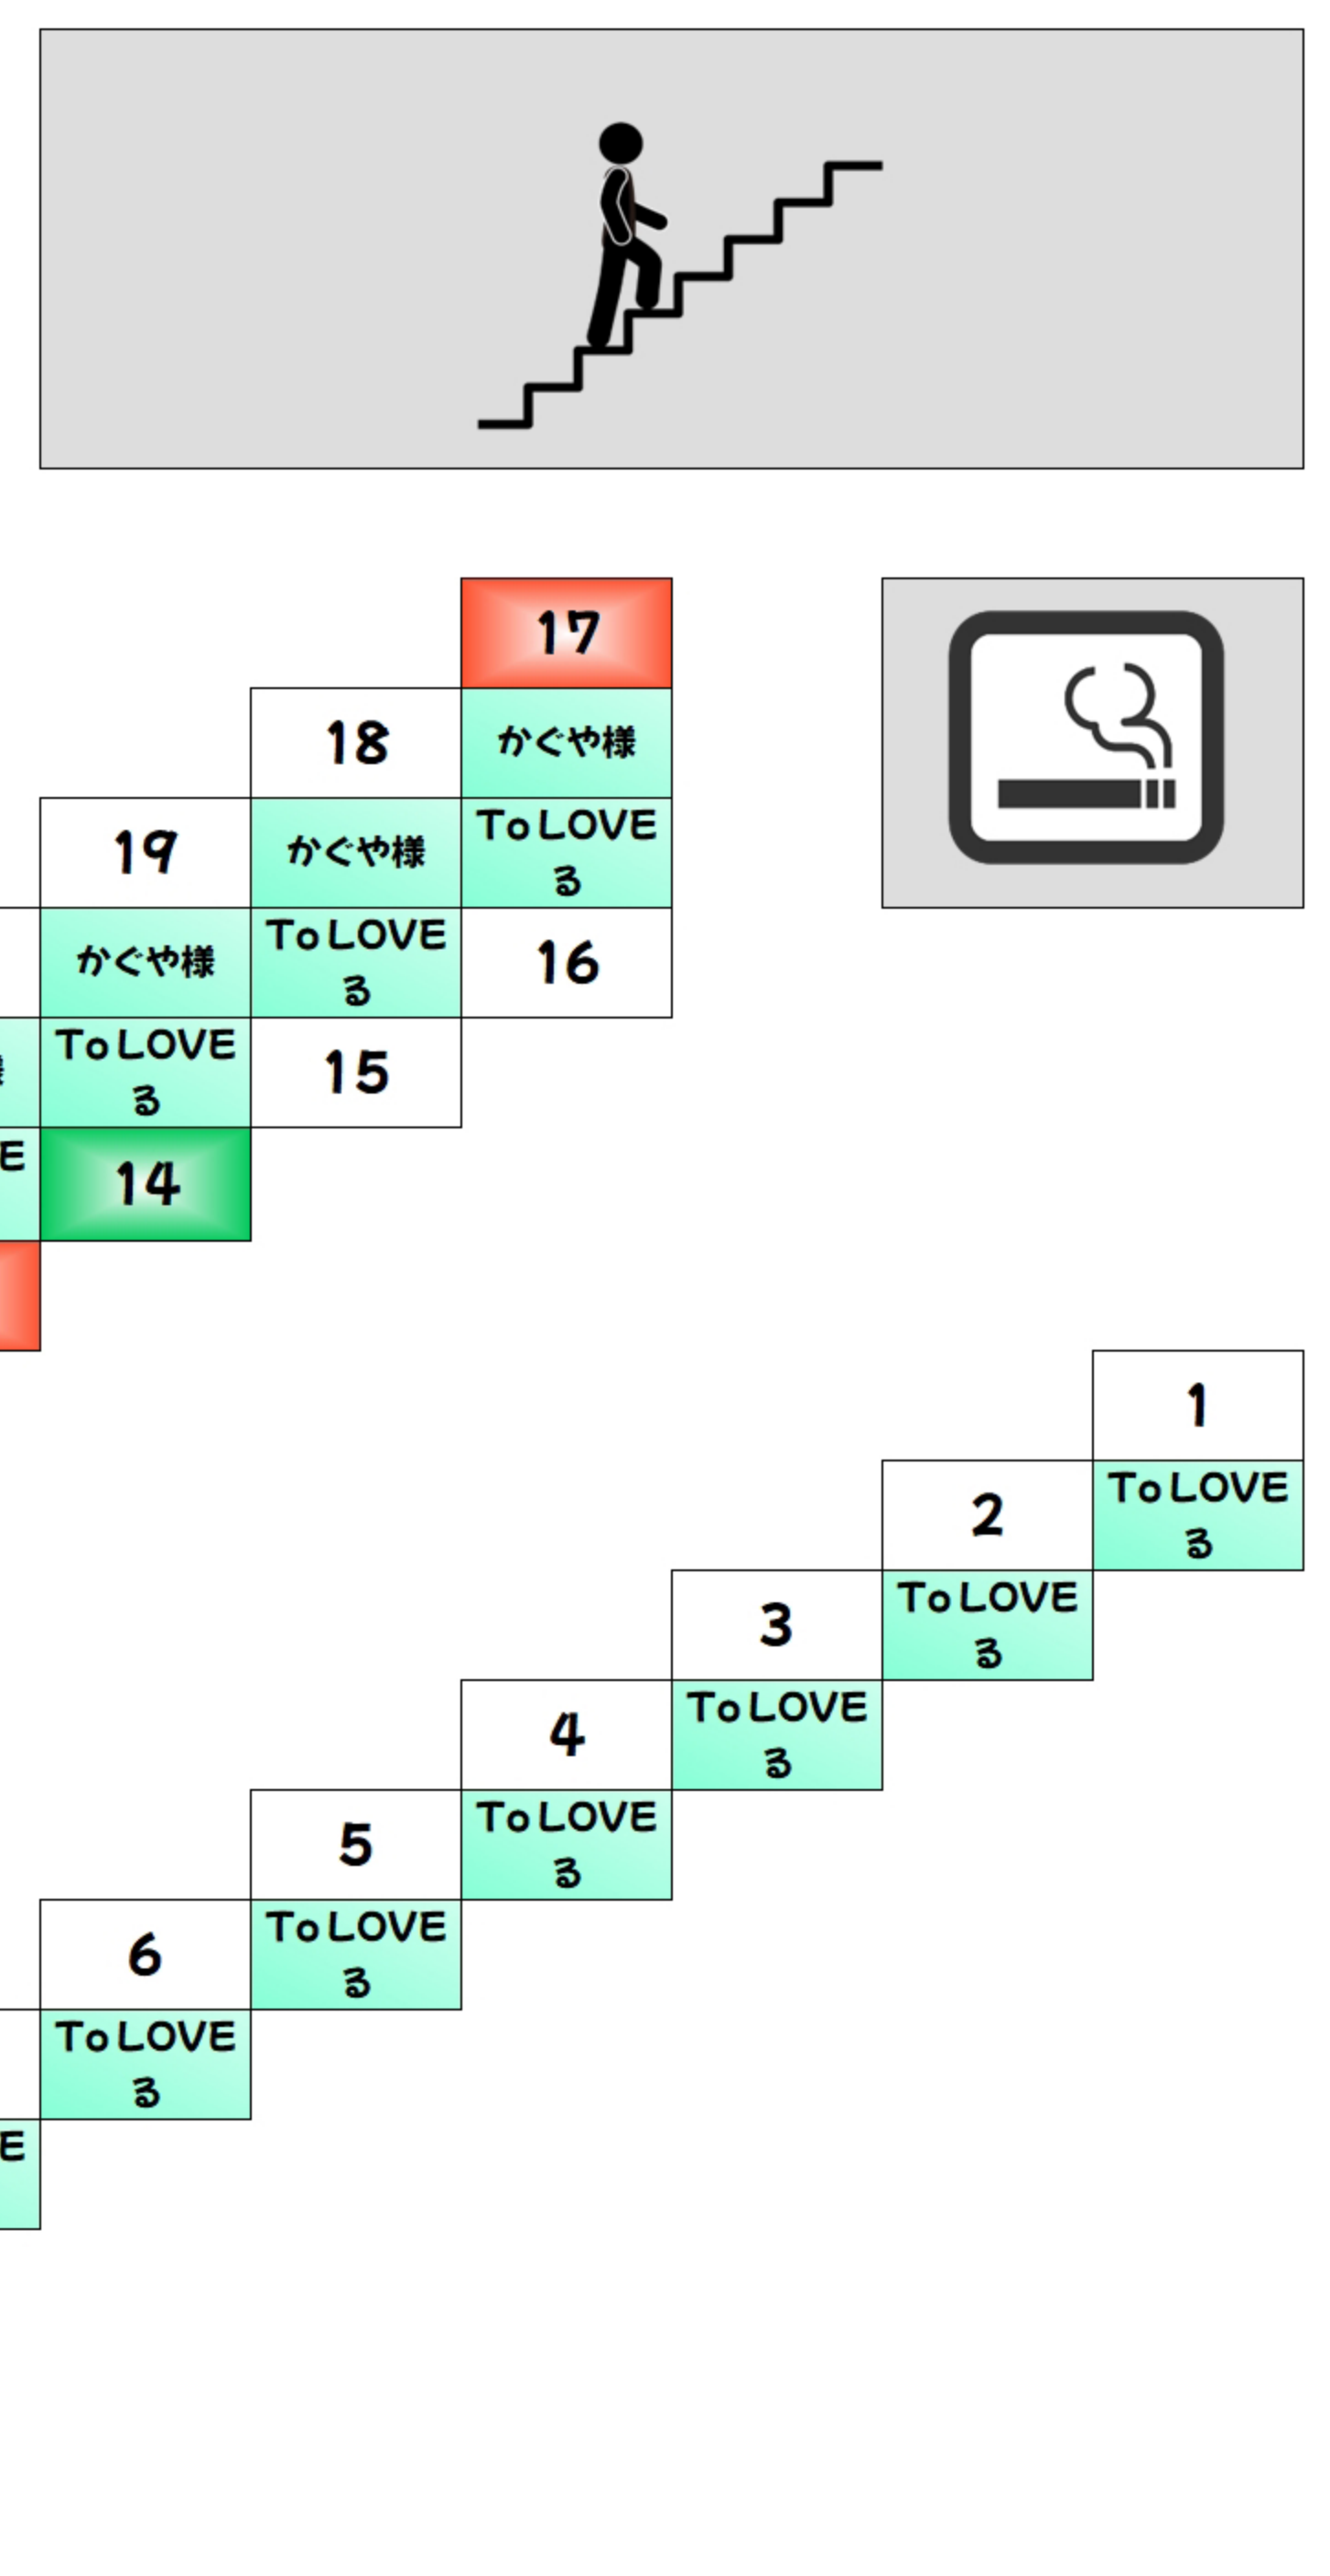

BF +1,000枚以上 +2,000枚以上 +3,000枚以上 +5,000枚以上 +10,000枚以上

Table of room numbers and names for BF floor, including columns for room numbers and names like 'ワラルグレイ' and 'からくりサーカス'.

Table of room numbers and names for BF floor, including columns for room numbers and names like 'からくりサーカス'.

2F +1,000枚以上 +2,000枚以上 +3,000枚以上 +5,000枚以上 +10,000枚以上

Table of room numbers and names for 2F floor, including columns for room numbers and names like 'ハナハナ' and 'モンハン'.

Table of room numbers and names for 2F floor, including columns for room numbers and names like 'ファンキー' and 'マイショウ'.

2F +1,000枚以上 +2,000枚以上 +3,000枚以上 +5,000枚以上 +10,000枚以上

Table of room numbers and names for 2F floor, including columns for room numbers and names like 'Re:ゼロ' and 'ハントリ'.

Table of room numbers and names for 2F floor, including columns for room numbers and names like 'マイショウ' and 'Lコード'.