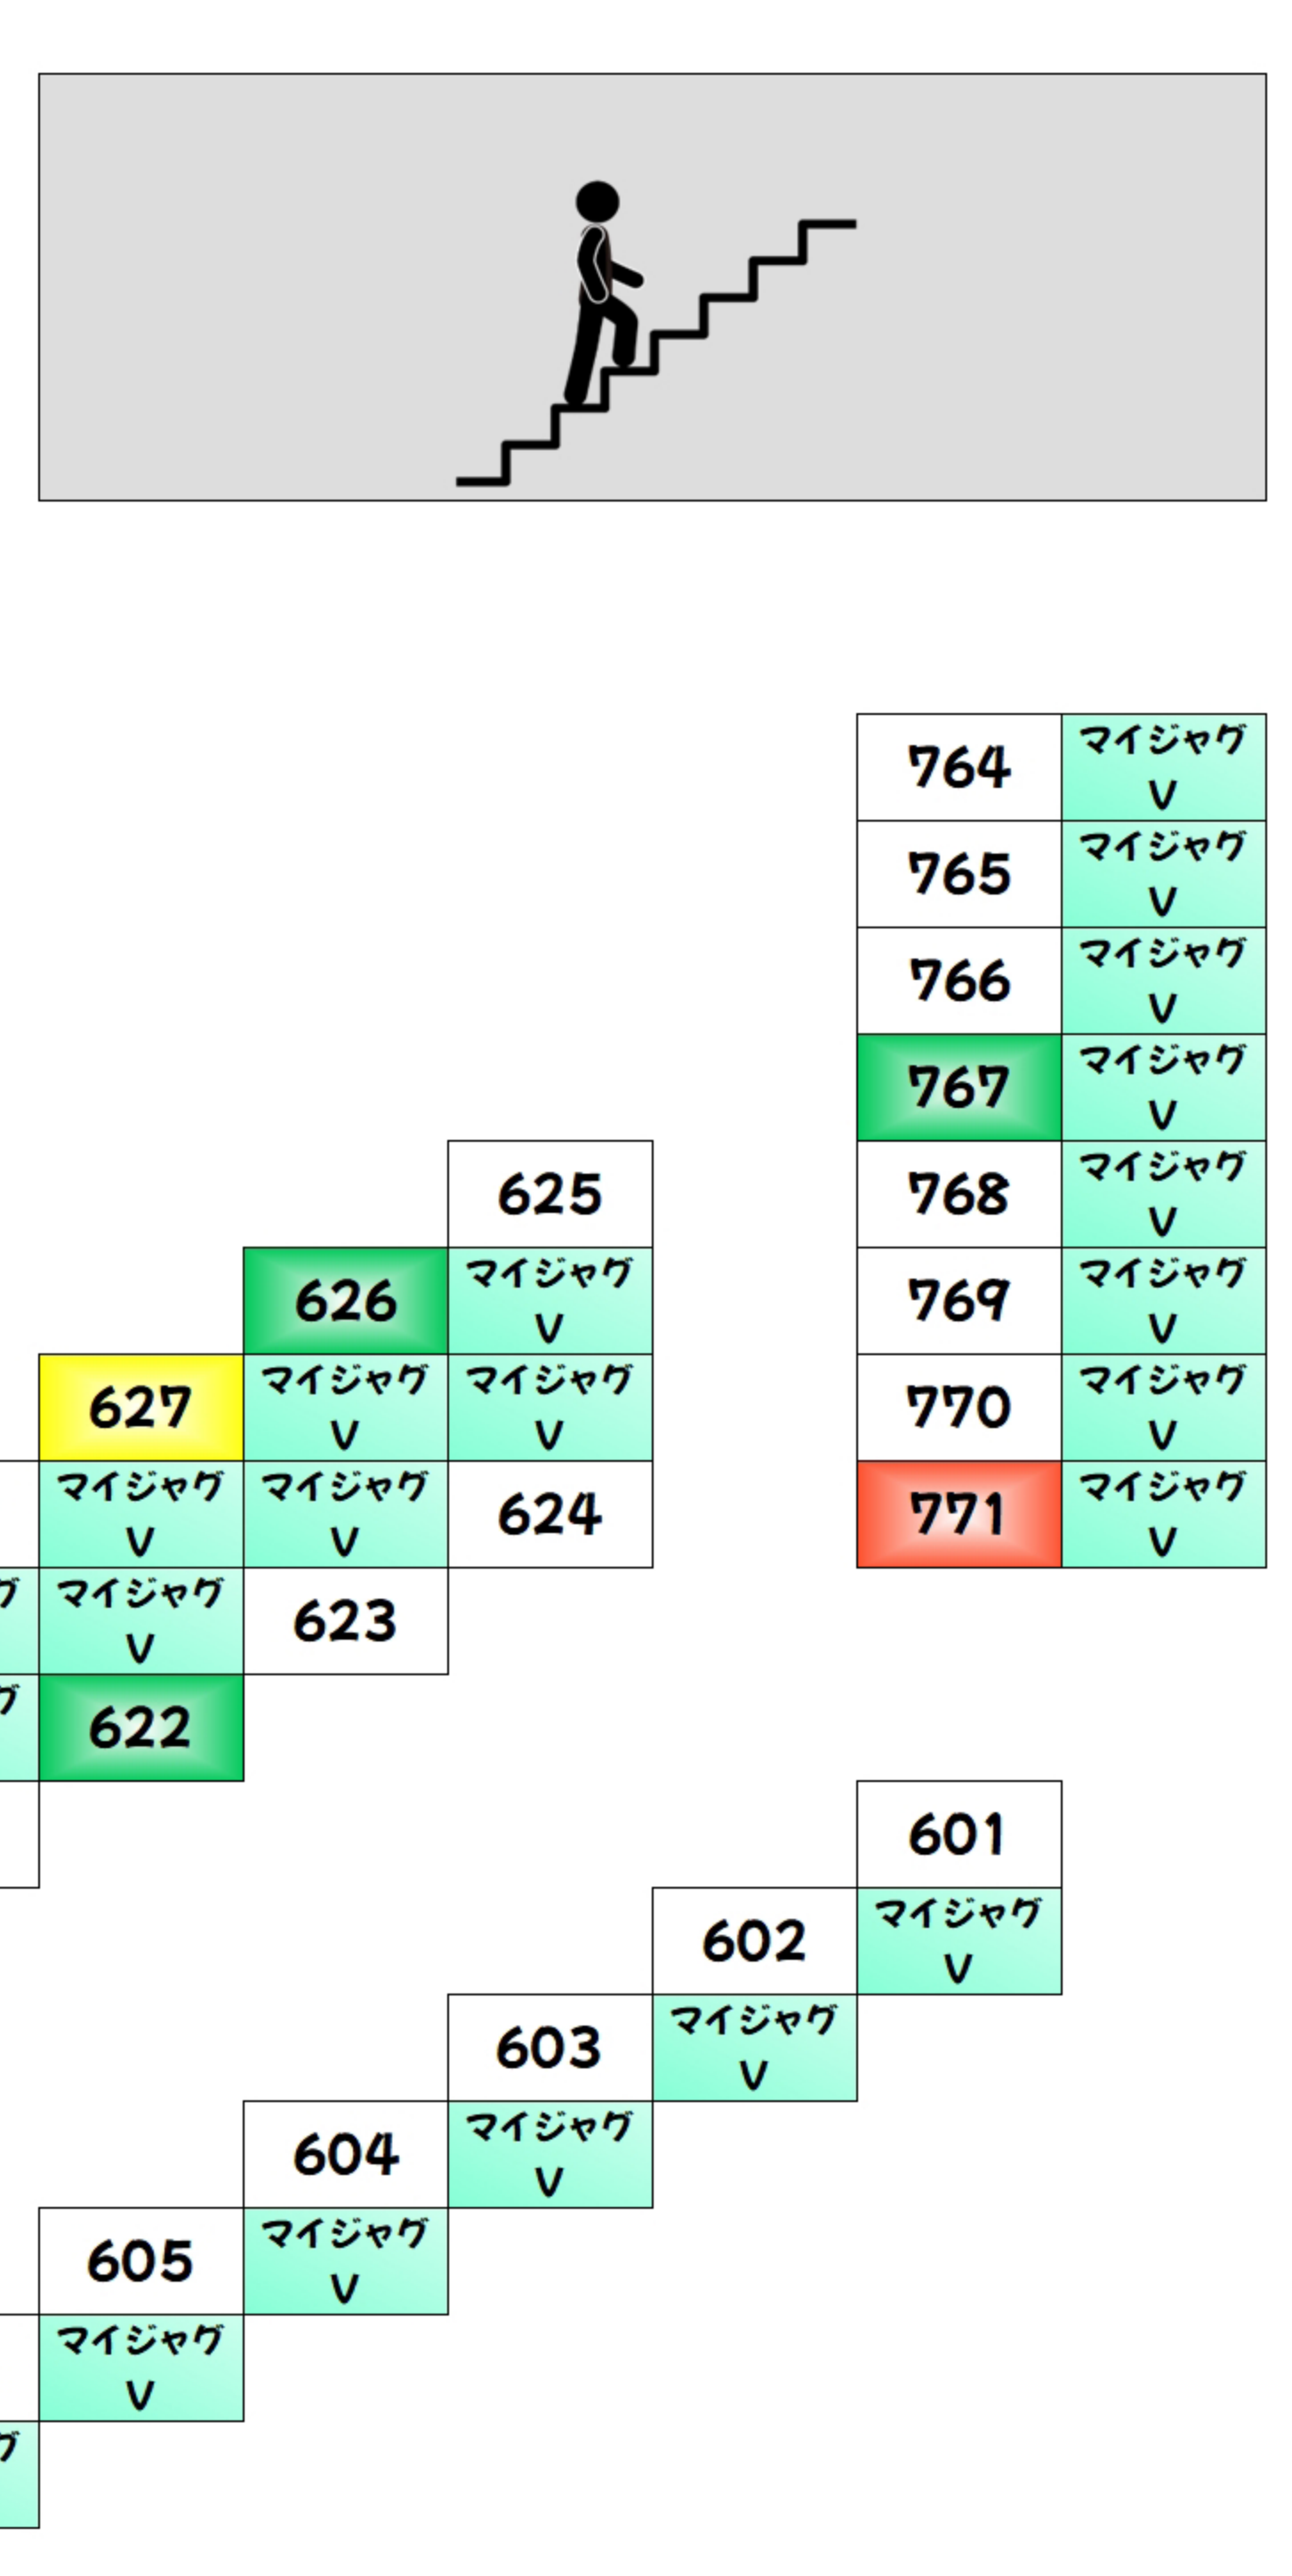

BF +1,000枚以上 +2,000枚以上 +3,000枚以上 +5,000枚以上 +10,000枚以上

Table of room numbers and names for BF floor, including columns for room numbers and names like 'ワラルグレイ' and 'からくりサーカス'.

Table of room numbers and names for BF floor, including columns for room numbers and names like 'からくりサーカス'.

2F +1,000枚以上 +2,000枚以上 +3,000枚以上 +5,000枚以上 +10,000枚以上

Table of room numbers and names for 2F floor, including columns for room numbers and names like 'ハナハナ' and 'モンハン'.

Table of room numbers and names for 2F floor, including columns for room numbers and names like 'ファンキー' and 'マイショウ'.

2F +1,000枚以上 +2,000枚以上 +3,000枚以上 +5,000枚以上 +10,000枚以上

Table of room numbers and names for 2F floor, including columns for room numbers and names like 'Re:ゼロ' and 'ハントリ'.

Table of room numbers and names for 2F floor, including columns for room numbers and names like 'マイショウ' and 'Lコード'.