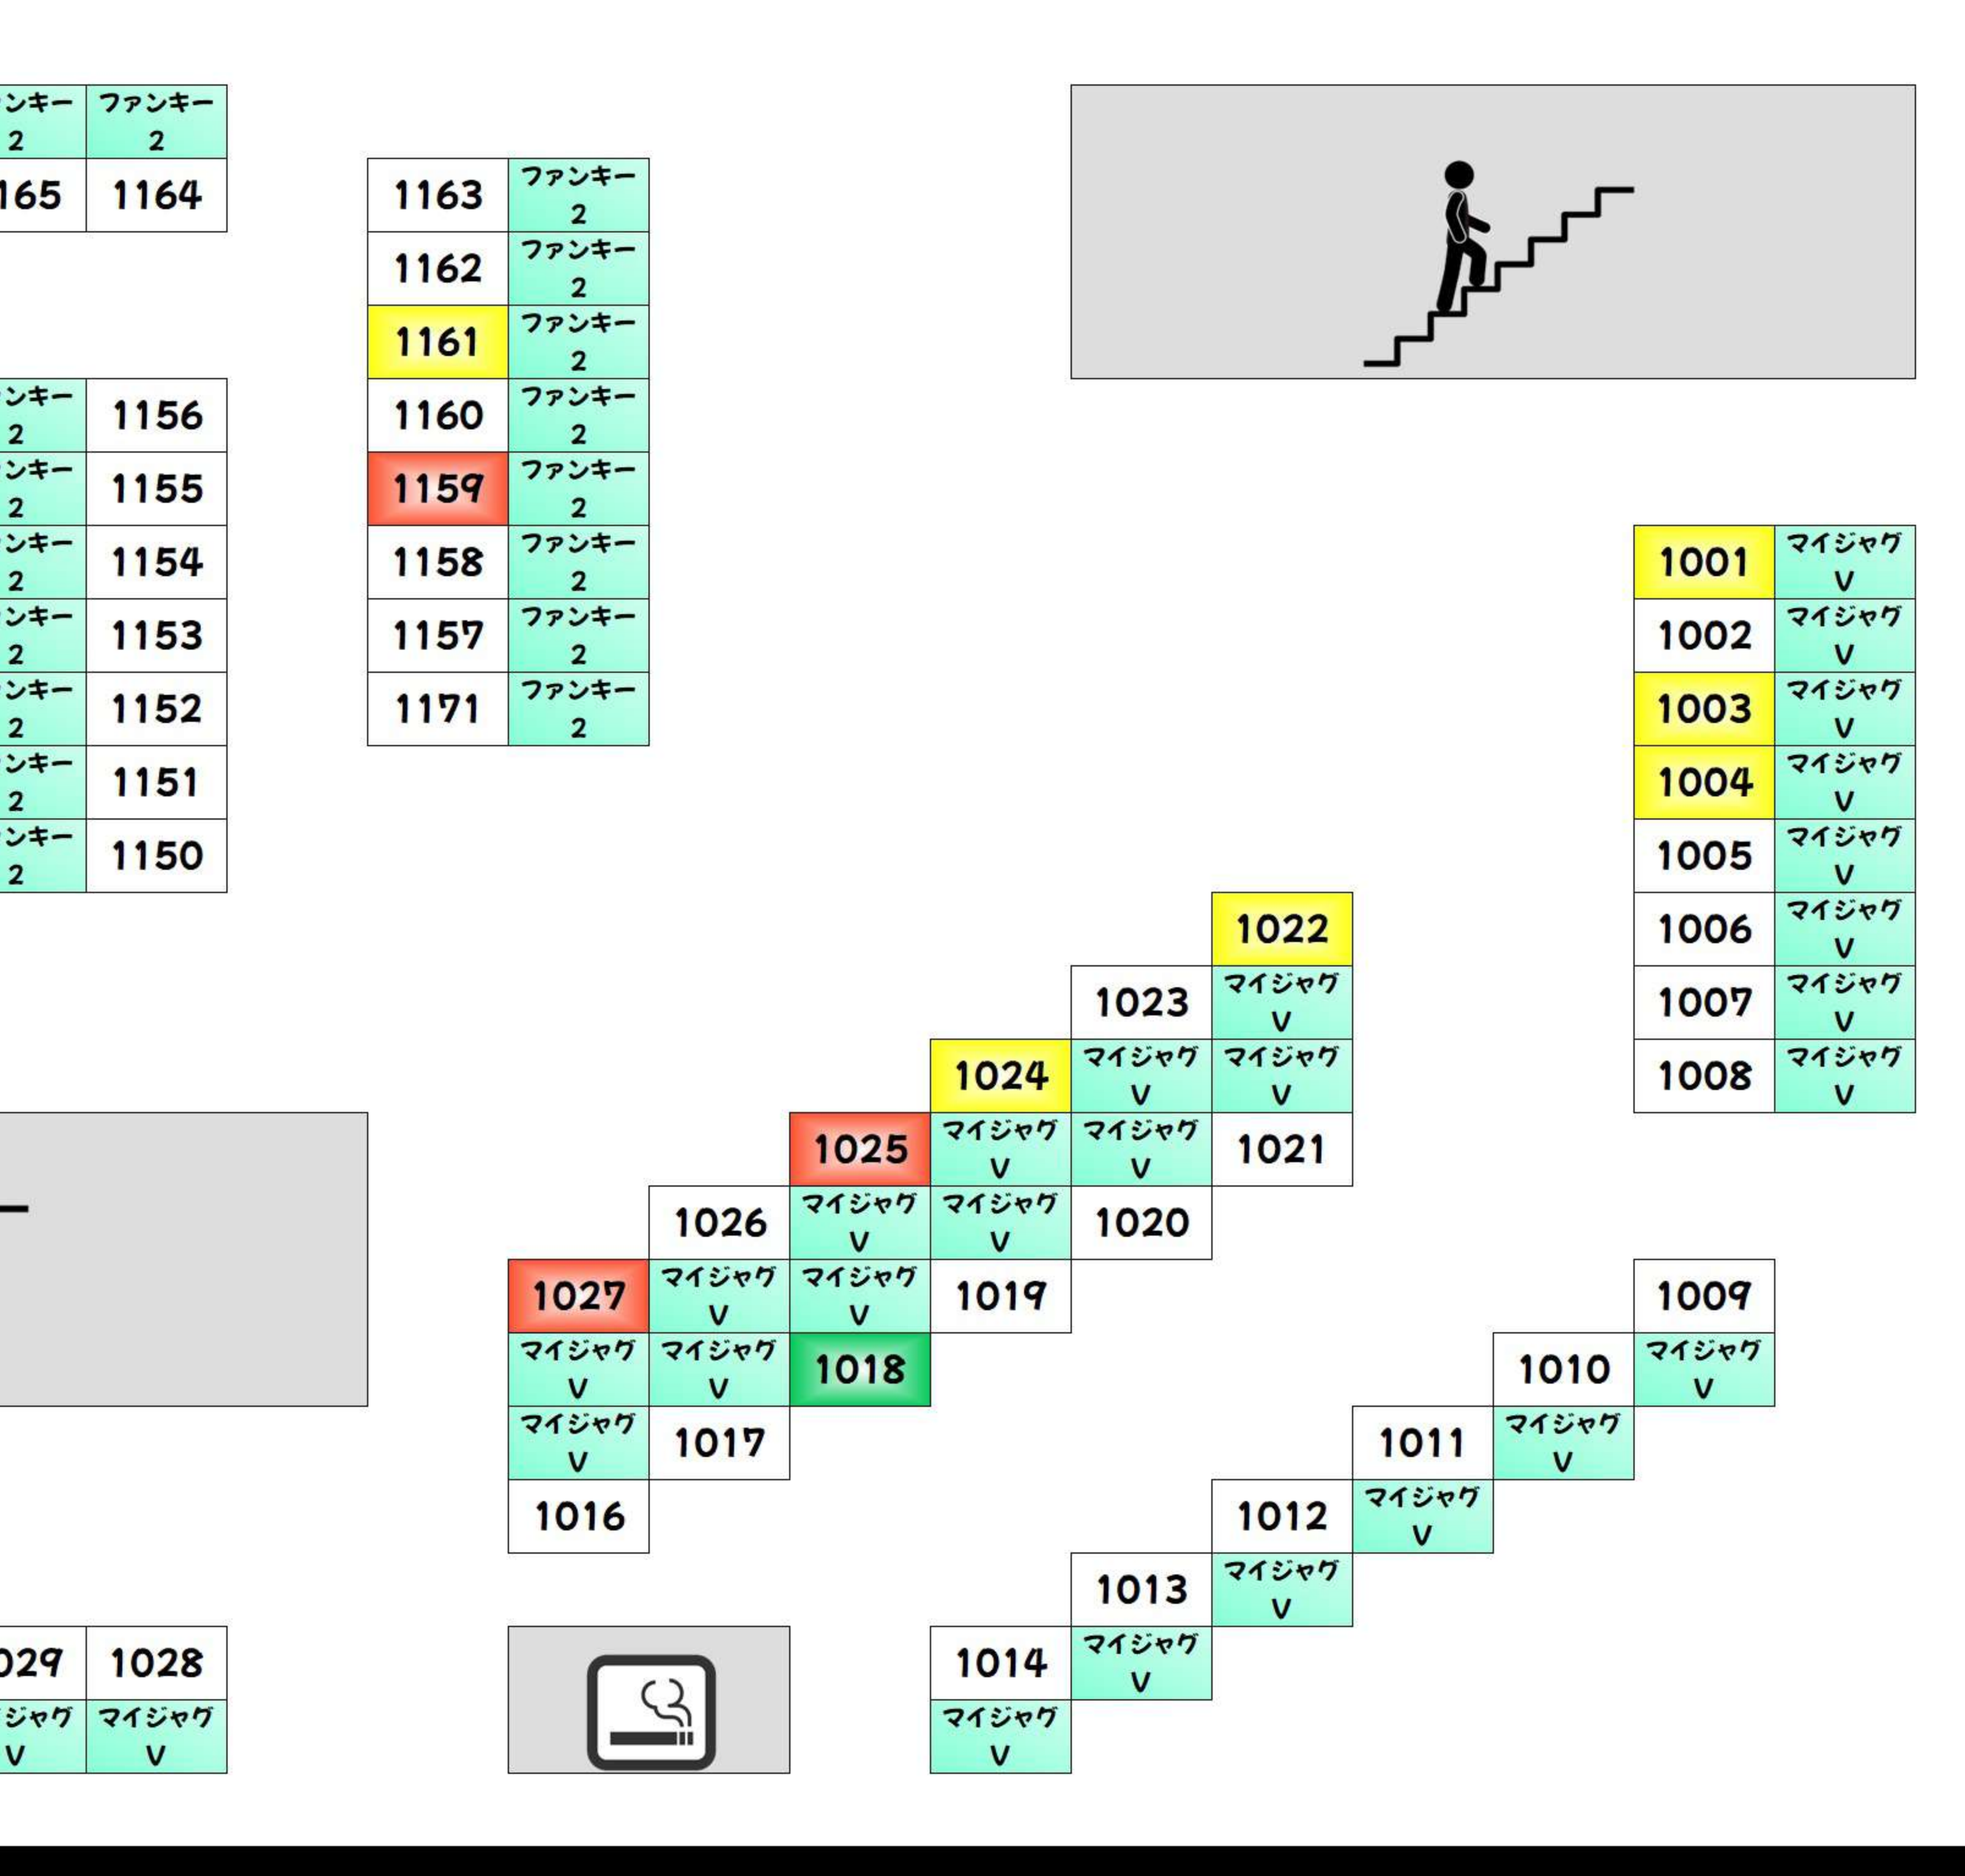

BF +1,000枚以上 +2,000枚以上 +3,000枚以上 +5,000枚以上 +10,000枚以上

Table of BF floor items including items like 'からくりサーカス' and 'ワタルグレイ' with their respective counts.

Table of BF floor items including items like 'からくりサーカス' and 'かぐや様' with their respective counts.

2F +1,000枚以上 +2,000枚以上 +3,000枚以上 +5,000枚以上 +10,000枚以上

Table of 2F floor items including items like 'かばり' and 'モンハン' with their respective counts.

Table of 2F floor items including items like 'ファンキー' and 'マイショウ' with their respective counts.

2F +1,000枚以上 +2,000枚以上 +3,000枚以上 +5,000枚以上 +10,000枚以上

Table of 2F floor items including items like '戦国乙女' and 'L東京' with their respective counts.

Table of 2F floor items including items like 'L東京' and 'L横浜' with their respective counts.

4F +1,000枚以上 +2,000枚以上 +3,000枚以上 +5,000枚以上 +10,000枚以上

Table of 4F floor items including items like 'キハバシ' and 'A-SLOT' with their respective counts.

Table of 4F floor items including items like 'キハバシ' and 'キハバシ' with their respective counts.