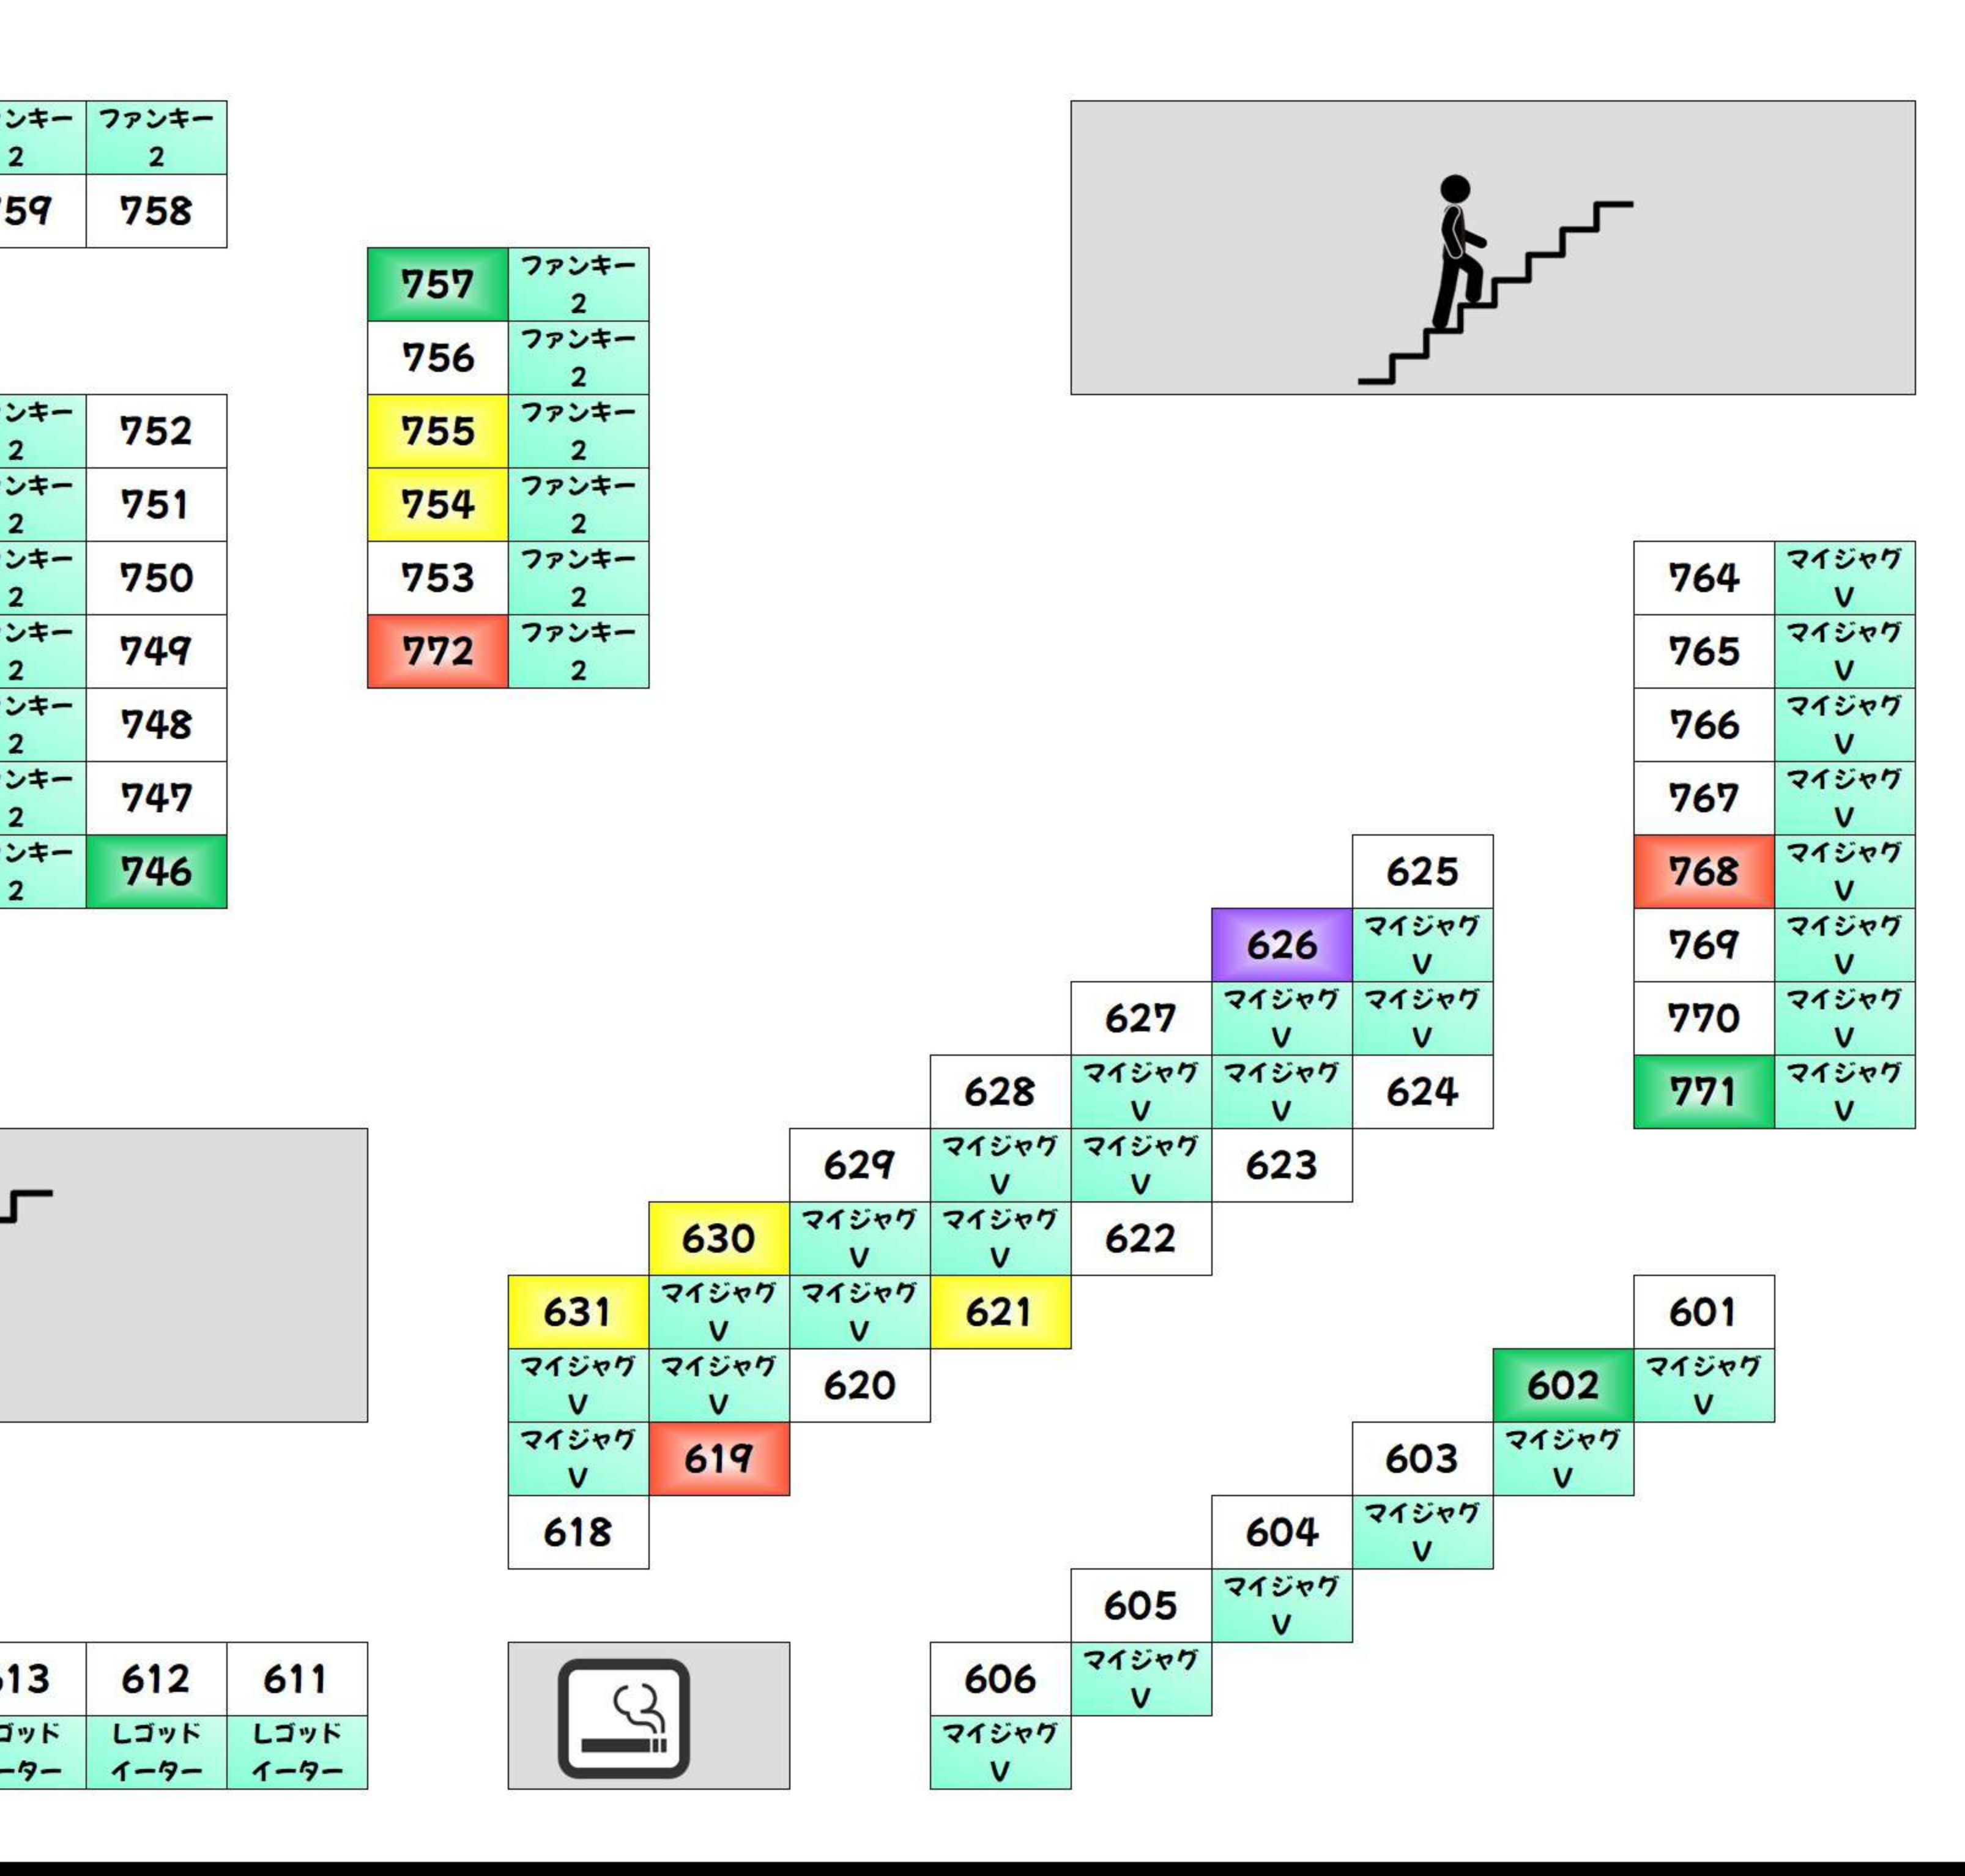

BF +1,000枚以上 +2,000枚以上 +3,000枚以上 +5,000枚以上 +10,000枚以上

Table of BF floor items including items like 'からくりサーカス' and 'ワタルグレイ' with their respective counts.

Table of BF floor items including items like 'からくりサーカス' and 'かぐや様' with their respective counts.

2F +1,000枚以上 +2,000枚以上 +3,000枚以上 +5,000枚以上 +10,000枚以上

Table of 2F floor items including items like 'かばり' and 'モンハン' with their respective counts.

Table of 2F floor items including items like 'ファンキー' and 'マイショウ' with their respective counts.

2F +1,000枚以上 +2,000枚以上 +3,000枚以上 +5,000枚以上 +10,000枚以上

Table of 2F floor items including items like '戦国乙女' and 'L東京' with their respective counts.

Table of 2F floor items including items like 'L東京' and 'L横浜' with their respective counts.

4F +1,000枚以上 +2,000枚以上 +3,000枚以上 +5,000枚以上 +10,000枚以上

Table of 4F floor items including items like 'キハバシ' and 'A-SLOT' with their respective counts.

Table of 4F floor items including items like 'キハバシ' and 'キハバシ' with their respective counts.